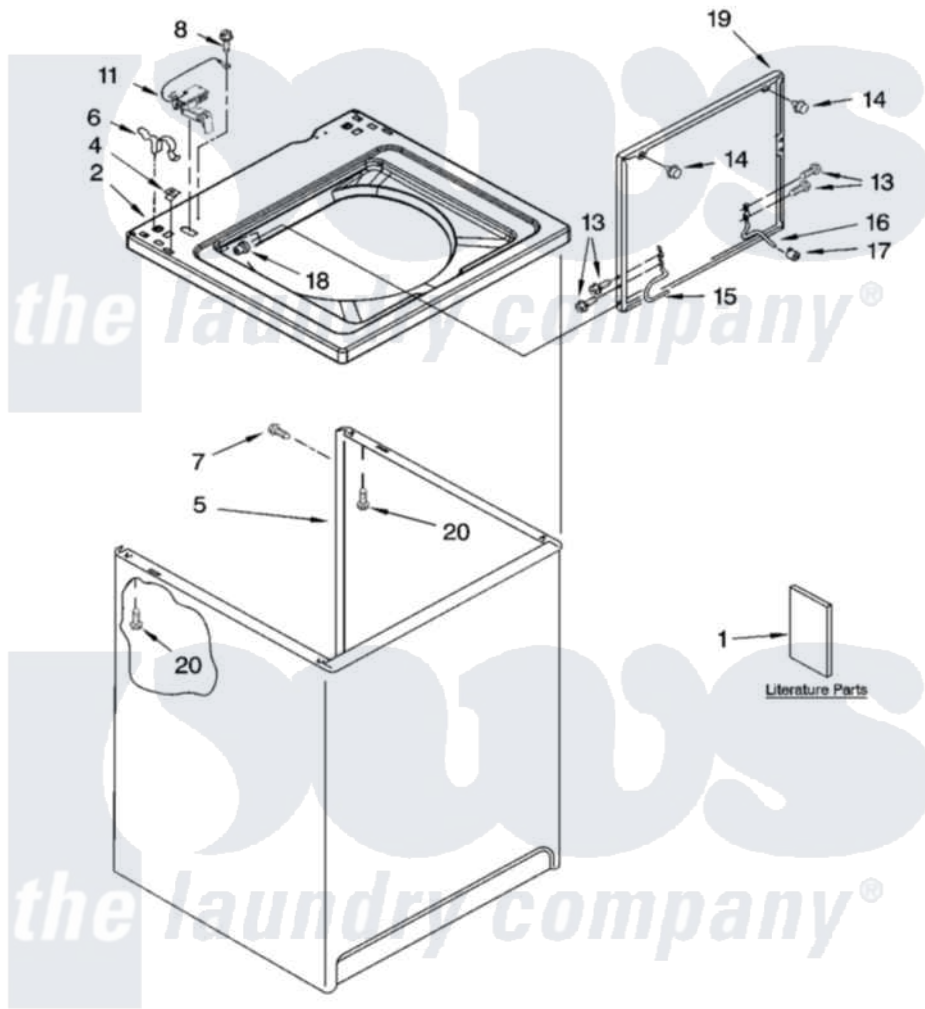

Whirlpool RTW4000SW0 01 - TOP AND CABINET PARTS

TOP AND CABINET PARTS

For Model: RTW4000SW0
(White)

AUTOMATIC
WASHER

8-06 Litho in U.S.A. (drd)

1

Part No. 8181415

[Whirlpool Residential Whirlpool RTW4000SW0 Washer Parts](#) Parts Diagram 01 - TOP AND CABINET PARTS

[Click on the part number to view part](#)

Item	Original Part Number	Replaced By	Status	Part Description
1	W10121467		Not Available	Installation Instructions
"	3955885		Not Available	Use & Care Guide
"	3957877		Not Available	FEATURE SHEET
"	8578914		Not Available	Wiring Diagram
"	W10023793		Not Available	Energy Guide
2	8541621			Top
4	357213			Nut, Push-In
5	63128			Cabinet
6	62780			Clip, Top And Cabinet And Rear Panel
7	3357011	308685		Side Trim)
8	3351614			Screw, Gearcase Cover Mounting
11	8318084			Switch, Lid
13	3351355	W10119828		Screw, Lid Hinge Mounting
14	9724509			Bumper, Lid
15	8318088			Hinge, Lid

16	54583		Hinge, Lid
17	19119		Bumper, Lid Hinge
18	21258		Bearing, Lid Hinge
19	8542382	W1019385Z	Lid
20	3390631		Screw, 10-16 X 3/8