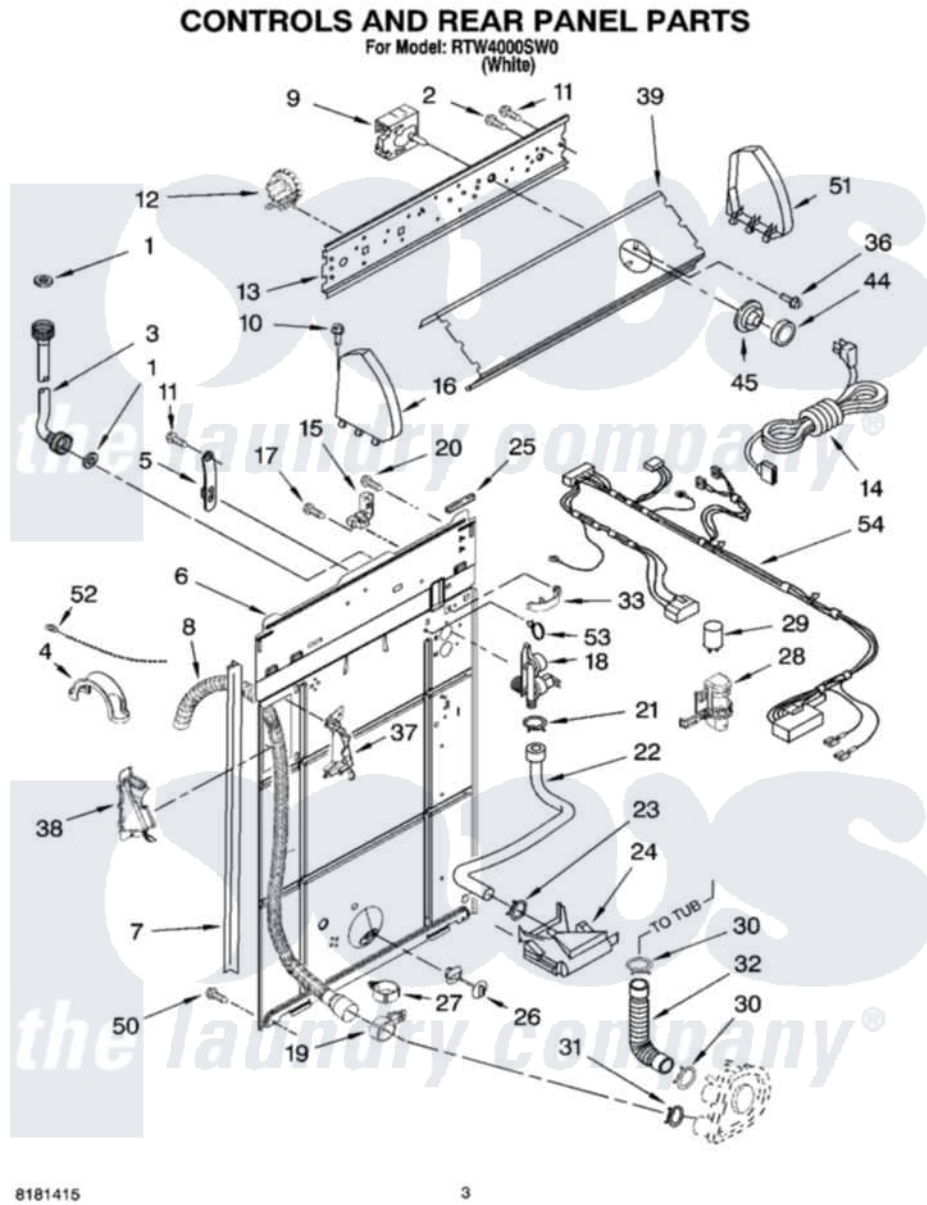

Whirlpool RTW4000SW0 02 - CONTROL AND REAR PANEL PARTS

8181415

3

Whirlpool [Residential Whirlpool RTW4000SW0 Washer Parts](#) Parts Diagram 02 - CONTROL AND REAR PANEL PARTS
Click on the part number to view part

Item	Original Part Number	Replaced By	Status	Part Description
1	3976300	16123		Washer Inlet-Hose Miscellaneous Parts Must be Ordered Separately.
2	3400073			Screw, Ground
3	8571377	89503		Hose-Inlet
4	8577378			U-Bend, Drain Hose
5	8568314			Strap, Console
6	8541686			Panel, Rear
7	62747			Pad, Rear Panel
8	8559373	W10096921		Drain Hose Assembly
9	8546681			Timer, Control
10	388326			Screw, 8-18 X 1.25
11	90767			Screw, 8A X 3/8 HeX Washer Head Tapping
12	8577847	W10339332		Switch-WL
13	3948814			Bracket, Control
14	8578842	285800		Cord-Power

15	3952821	285777	Relief-Str
16	8274438	279961	Endcap
17	9740848		Screw, Mixing Valve Mounting
18	8541697		Valve, Water Inlet-Single Port
19	8541668		Clamp, Hose
20	3351614		Screw, Gearcase Cover Mounting
21	301958	596669	Clamp, Manifold
22	8541607	3357328	Hose, Vacuum Break
23	370450	596669	Clamp, Manifold
24	3347034		Break, Vacuum
25	303294	3367669	Protector, Edge
26	8519200		Support, Rear Panel
27	8541667		Clamp, Hose
28	8318046		Clip, Capacitor
29	8572717		Capacitor, Motor Start
30	3363366	616099	Clamp
31	8317496	285655	Clamp, Hose
32	3951449	285871	Hose
33	3349557		Retainer, Harness
36	3400818		Screw, Timer Mounting
37	8541669		Bucket, Drain Hose
38	8541658		Bucket, Drain Hose
39	3956991		Panel, Console
44	3957823		Knob, Timer
45	3957843		Dial, Timer
50	62863	3390631	Screw, 10-16 X 3/8
51	8274435	279961	Endcap
52	3347868	W10339879	Tie, Cable
53	8559320		Restraint, Hose
54	3958090		Harness, Wiring