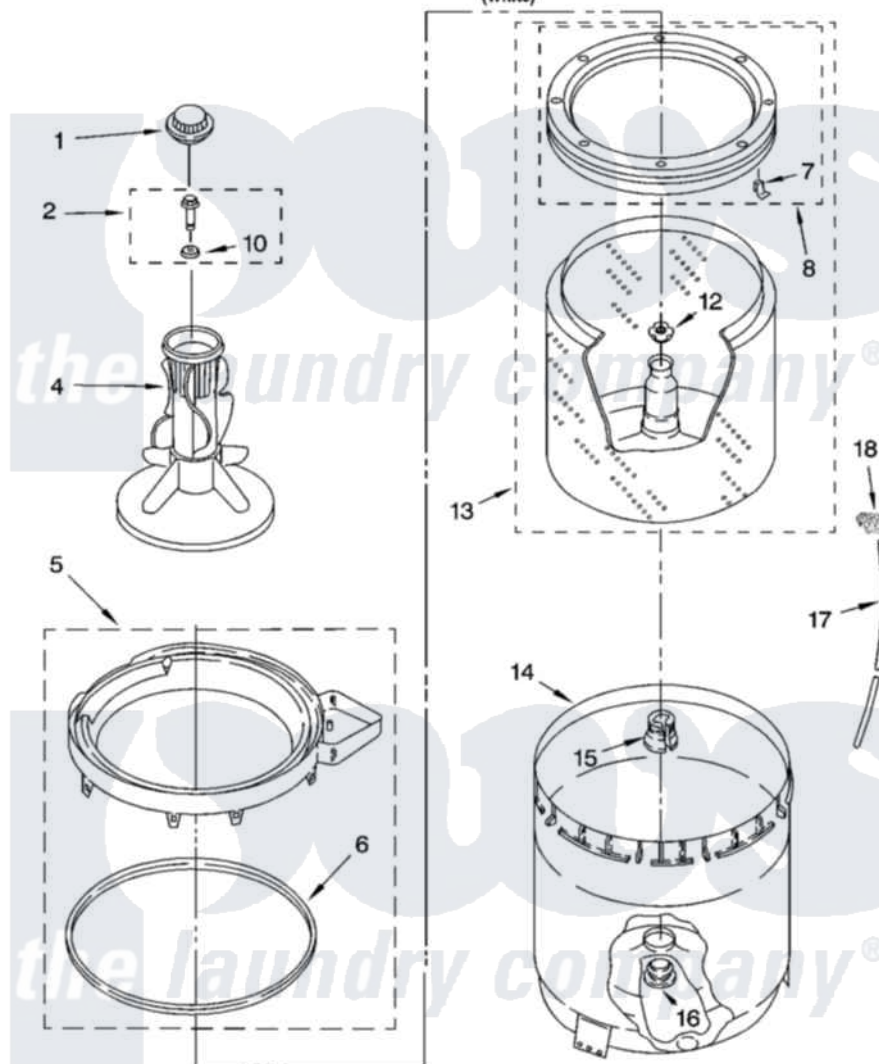

Whirlpool RTW4000SW0 03 - AGITATOR, BASKET AND TUB PARTS

AGITATOR, BASKET AND TUB PARTS

For Model: RTW4000SW0
(White)

8181415

5

Whirlpool [Residential Whirlpool RTW4000SW0 Washer Parts](#) Parts Diagram 03 - AGITATOR, BASKET AND TUB PARTS

[Click on the part number to view part](#)

Item	Original Part Number	Replaced By	Status	Part Description
1	3355758			Cap, Agitator
2	358237			Screw And Washer
4	3350151	285622		Agitator
5	3360611			Tub Ring And Gasket Assembly
6	3359586			Gasket, Tub Ring
7	8519815			Clip, Balance Ring
8	3956205			Balance Ring
10	3949550			Washer
12	21366			Nut, Spanner
13	3956206	3956207		Basket And Balance Ring
14	63125			Tub
15	389140			Tub Block, Basket Drive
16	383727			Gasket, Centerpod
17	3363657	353244		Hose, Pressure Switch
18	2219077			Clip, Pressure Switch Hose