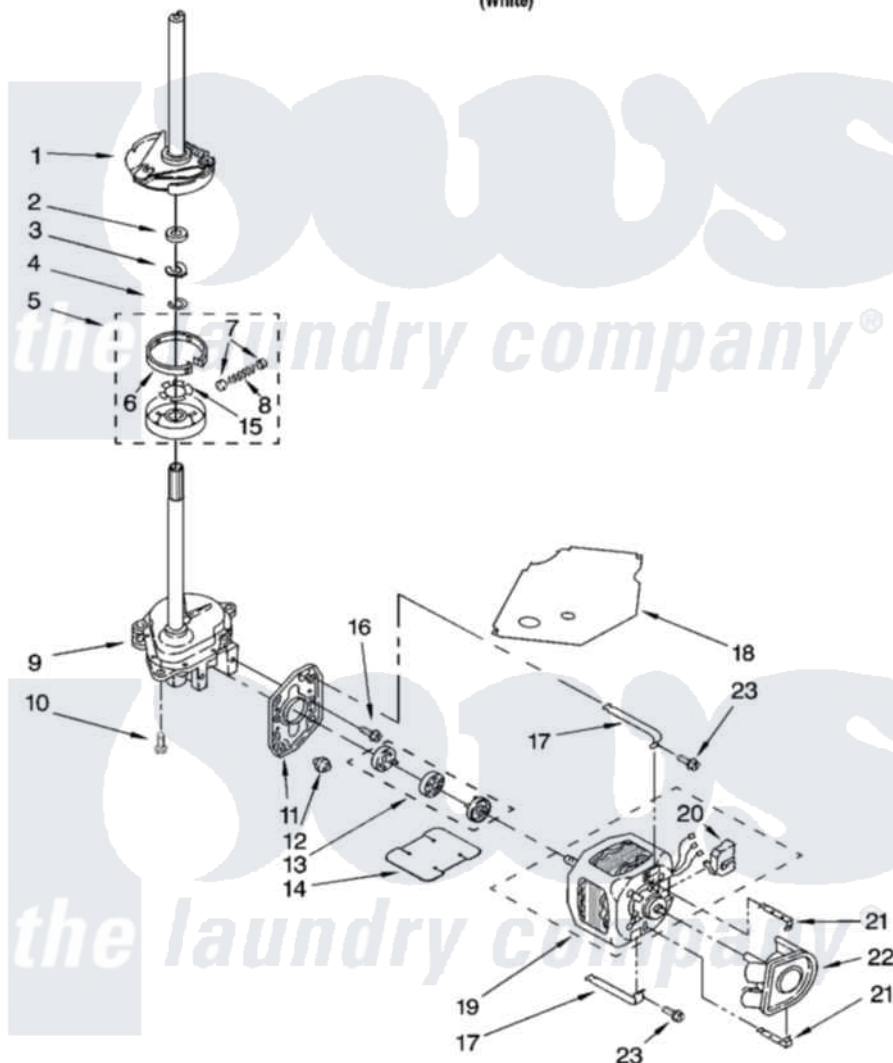

# Whirlpool RTW4000SW0 04 - BRAKE, CLUTCH, GEARCASE, MOTOR AND PUMP PARTS

## BRAKE, CLUTCH, GEARCASE, MOTOR AND PUMP PARTS

For Model: RTW4000SW0  
(White)

8181415

7

Whirlpool [Residential Whirlpool RTW4000SW0 Washer Parts](#) Parts Diagram 04 - BRAKE, CLUTCH, GEARCASE, MOTOR AND PUMP PARTS  
Click on the part number to view part

Item	Original Part Number	Replaced By	Status	Part Description
1	388951	<a href="#">285792</a>		Basketdrive
2	<a href="#">63292</a>			Washer, Spin Tube Thrust
3	62697	<a href="#">W10080230</a>		Ring, Spin Tube Support
4	63283	<a href="#">285353</a>		Ring
5	3951311	<a href="#">285785</a>		Clutch
6	3951308	<a href="#">285790</a>		Lining
7	<a href="#">62646</a>			Cap, Clutch Spring
8	<a href="#">3946792</a>			Spring And Damper Assembly
9	3360630	<a href="#">3360629</a>		Gearcase
10	3357334	<a href="#">3400516</a>		Screw Anti-Rattle
11	<a href="#">62611</a>			Plate, Motor Mount To Gearcase
12	<a href="#">62691</a>			Grommet, Motor
13	285753	<a href="#">285753A</a>		Coupling
14	<a href="#">3946532</a>			Shield, Motor

15	<a href="#">3355454</a>		Clip, Main Drive
16	<a href="#">3400516</a>		Screw Anti-Rattle
17	3349637	<a href="#">W10086010</a>	Retainer, Motor
18	<a href="#">3362089</a>		Shield, Tub To Motor
19	8528158	<a href="#">661600</a>	Motor, Main Drive
20	<a href="#">3952056</a>		Switch, Main Drive Motor
21	<a href="#">8546127</a>		Retainer, Pump
22	<a href="#">3363394</a>		Pump
23	3387485	<a href="#">273556</a>	Screw, 10-16 X 5/8