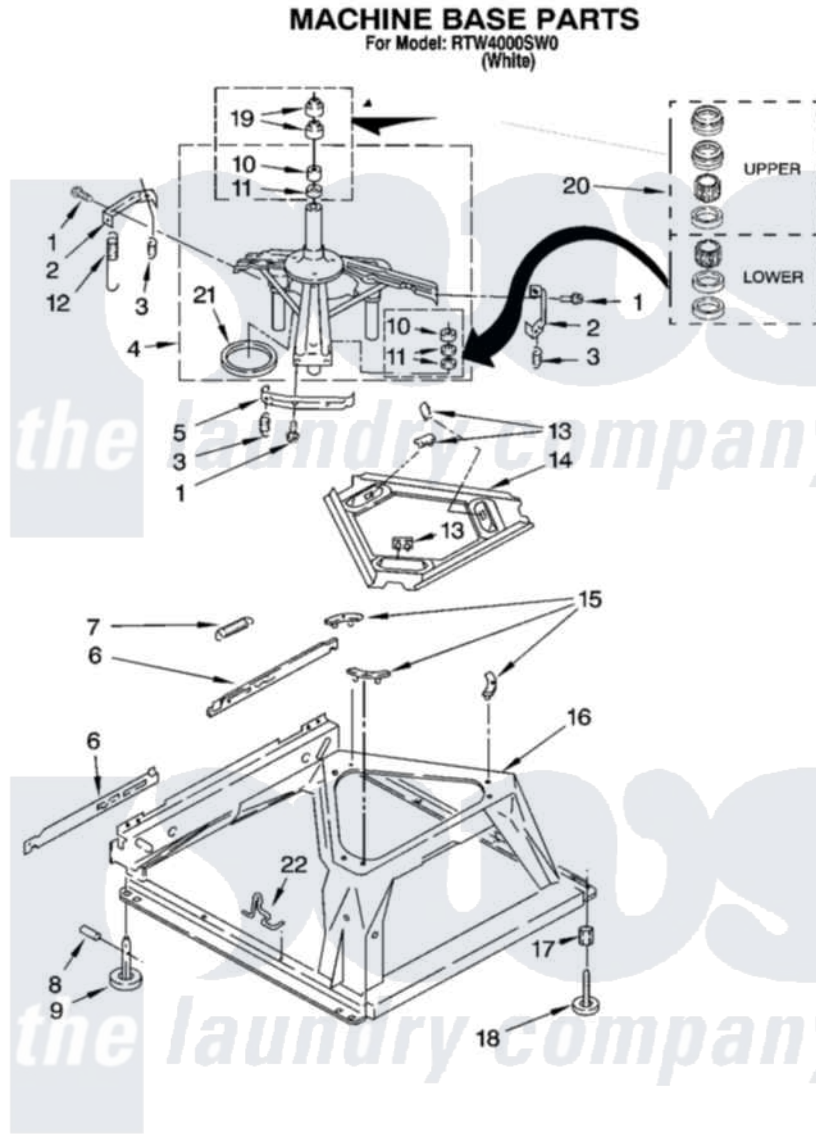

Whirlpool RTW4000SW0 05 - MACHINE BASE PARTS

8

8181415

Whirlpool [Residential Whirlpool RTW4000SW0 Washer Parts](#) Parts Diagram 05 - MACHINE BASE PARTS
Click on the part number to view part

Item	Original Part Number	Replaced By	Status	Part Description
1	3400076			Screw, Bracket Mounting
2	64067			Bracket, Spring Outer
3	63907			Spring, Suspension
4	8575214	280184		Support
5	64065			Bracket, Spring Outer
6	63138			Link, Leveling Mechanism
7	62597	8316845		Spring
8	62837			Pin, Knurled
9	62596	285244		Feet-Leveling
10	8546455			Bearing, Centerpost
11	357409	359449		Seal, Agitator Shaft
12	8534035	285901		Spring
13	62568	285219		Pad
14	3946509			Plate, Suspension
15	3363660	285744		Pad
16	3349337	285459		Base

17	3359452		Nut, Lock
18	W10001130		Foot, Leveling
19	356934	8577376	Seal, Centerpost
20	285203		Centerpost Bearing Kit
21	63134		Ring, Sound Deadening
22	63806	W10145155	Retainer, Suspension Spring