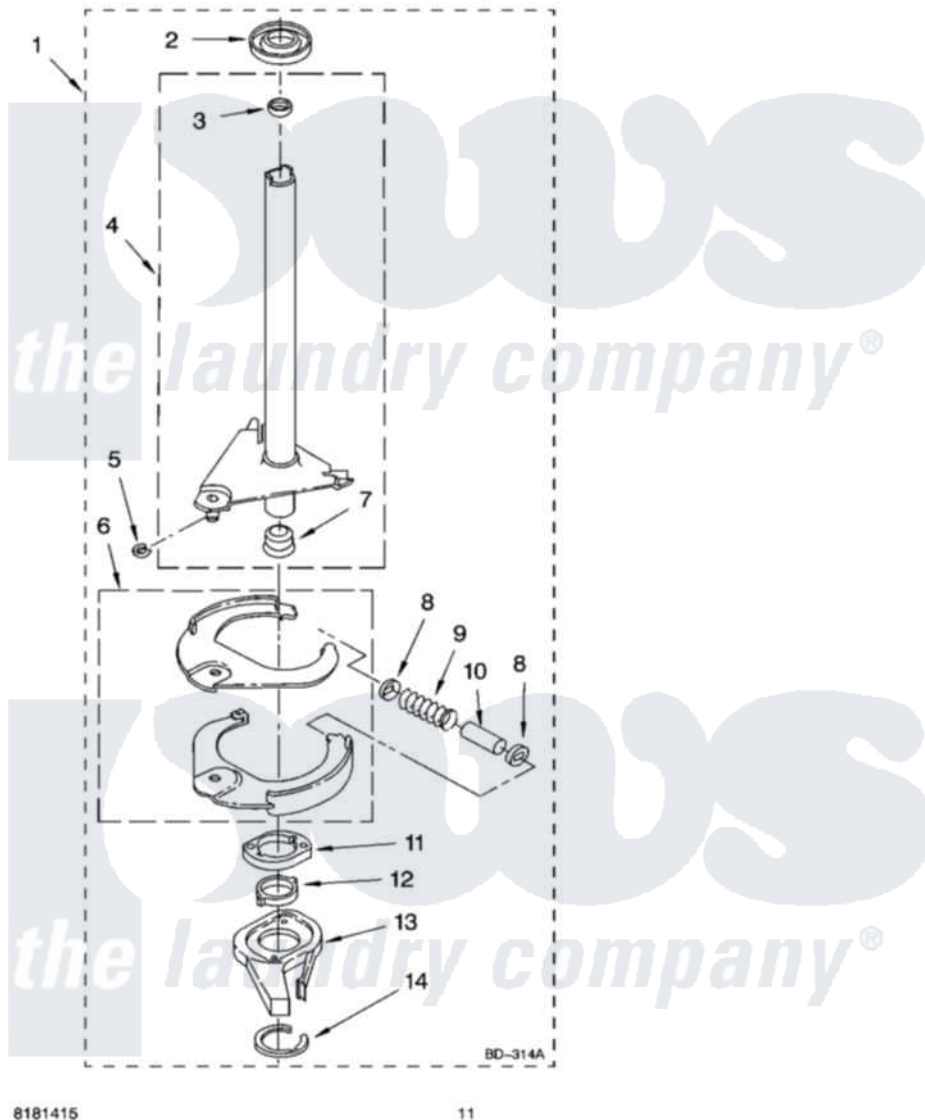

Whirlpool RTW4000SW0 07 - BRAKE AND DRIVE TUBE PARTS

BRAKE AND DRIVE TUBE PARTS

For Model: RTW4000SW0
(White)

8181415

11

Whirlpool [Residential Whirlpool RTW4000SW0 Washer Parts](#) Parts Diagram 07 - BRAKE AND DRIVE TUBE PARTS
Click on the part number to view part

Item	Original Part Number	Replaced By	Status	Part Description
1	388951	285792		Basketdrive
2	62658			Ring, Thrust
3	356427			Seal, Spin Pinion
4	64027	64208		Tube-Spin
5	64035	W10083190		Ring, Retaining
6	64232	285438		Shoe-Brake
7	62703	8546462		"T" Bearing, Spin Tube
8	3353956	285658		Sleeve
9	62647		Not Available	Spring, Brake
10	3355360	285658		Sleeve
11	661516	8546461		Cam, Brake Release
12	63022			Sleeve, Cam
13	64194	285790		Lining
14	90368	W10083200		Ring, Retaining
"	BLANK		Not Available	Following Parts Not Illustrated
"	285208			Lubricant