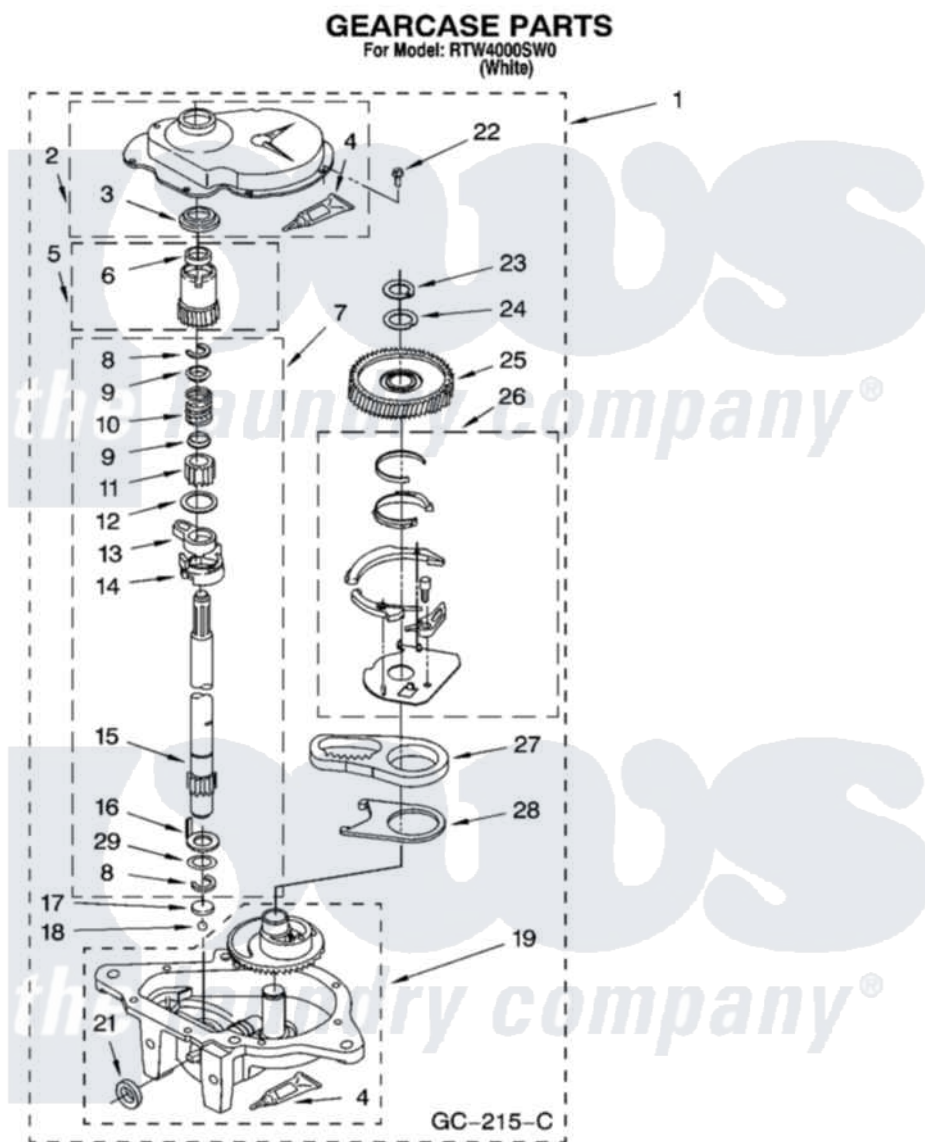

**Whirlpool RTW4000SW0 08 - GEARCASE PARTS, OPTIONAL PARTS
(NOT INCLUDED)**

12

8181415

Whirlpool Residential Whirlpool RTW4000SW0 Washer Parts Parts Diagram 08 - GEARCASE PARTS, OPTIONAL PARTS (NOT INCLUDED)

Click on the part number to view part

Item	Original Part Number	Replaced By	Status	Part Description
1	3360630	3360629		Gearcase
2	285202			Cover, Gearcase
3	3349985			Seal, Gearcase Cover
4	285195			Sealer Sealer, Gasket
5	63320	285362		Gear and Pinion
6	356427			Seal, Spin Pinion
7	389387			Shaft, Agitator
8	90369		Not Available	Ring, Retaining (2)
9	62677			Retainer, Spring
10	62676			Spring, Agitator
11	63273	285509		Shaft, Agitator
12	62619			Washer, Agitator Gear
13	62580	285206		Cam-Agitator
14	62581	285206		Cam-Agitator
15	285509			Shaft, Agitator

16	62618		Washer, Cam Thrust
17	16018	285205	Bearing
18	85529	285205	Bearing
19	389230	285515	Gearcase
21	285352		Seal Kit, Thrust Plug
22	3351614		Screw, Gearcase Cover Mounting
23	3362552	285765	Ring-Retrn
24	285735	285766	Washer Kit, Thrust
25	62570	285362	Gear and Pinon
26	388253	999516	Shelf-Glas
27	3349296	8546456	Rack, Connecting
28	62621		Actuator, Shift
29	388815		Washer, Intermediate 1 3976263 Miscellaneous Parts Bag 2 3976300 Washer, Inlet Hose 3 3366913 Clamp, Hose
	72017		Paint, Touch-Up
"	350938		Paint, Pressurized Spray B
"	350930		Paint, Pressurized Spray B
"	799344		Paint, Touch-Up)
"	BLANK	Not Available	OIL
"	350572		Oil
"	BLANK	Not Available	LUBRICANT
"	285208		Lubricant
"	BLANK	Not Available	SEALER
"	285195		Sealer Sealer, Gasket
"	BLANK	Not Available	ACCESSORY PARTS
"	367031		Water System Parts
"	280129	280129A	Break-Sphn
"	280130	280130A	Adapter
"	280131	40922	Hose