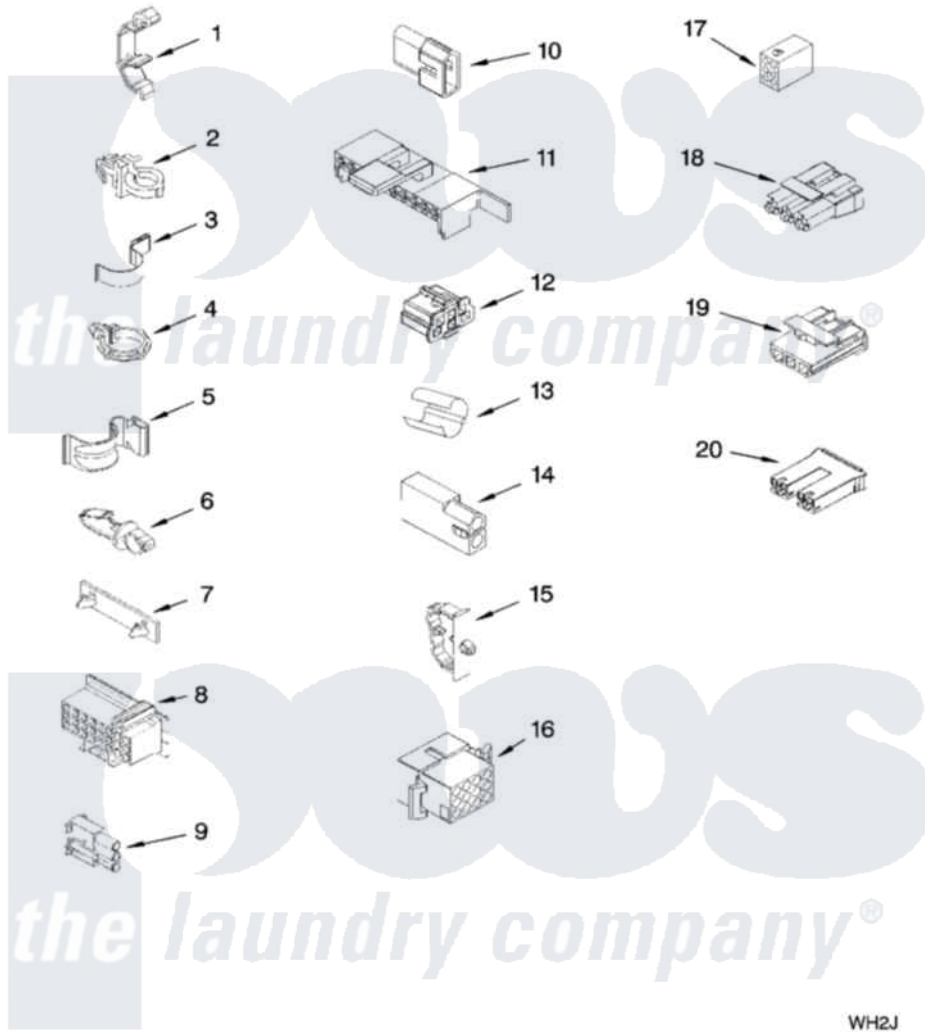

Whirlpool RTW4000SW2 06 - WIRING HARNESS PARTS

WIRING HARNESS PARTS

For Model: RTW4000SW2
(White)

W10231536

9

WH2J

Whirlpool [Residential Whirlpool RTW4000SW2 Washer Parts](#) Parts Diagram 06 - WIRING HARNESS PARTS
Click on the part number to view part

| Item | Original Part Number | Replaced By | Status | Part Description |
|------|-------------------------|-------------------------|---------------|---------------------------------|
| 1 | 3349557 | | | Retainer, Harness |
| 2 | 388498 | | Not Available | Clip, Harness |
| 3 | 3347812 | 8528351 | | Clip |
| 4 | 3352501 | 8559320 | | Restraint, Hose |
| 5 | 90016 | | | Clip, Pressure Switch Hose |
| 6 | 3390496 | 8281256 | | Clip, Harness |
| 7 | 389379 | | | Retainer, Side To Feature Panel |
| 8 | 3948614 | | | Disconnect Block |
| " | 352089 | | | Timer, Block Disconnect |
| 9 | 62889 | | | Receptacle, Terminal |
| 10 | 353424 | | | Plug, Terminal |
| 11 | 62505 | | | Block, Disconnect |
| 12 | 3347243 | | | Block, Disconnect |
| 13 | 63523 | | | Harness, Protector |
| 14 | 717252 | | | Receptacle, Terminal |
| 15 | 3352944 | | | Clip, Harness |

| | | | | |
|----|-------------------------|-------------------------|---------------|--|
| 16 | 3390423 | | Not Available | Block, Disconnect (12-Way) (Timer) (Use Term. 94613) |
| 17 | 3347730 | | Not Available | Receptacle, (6-Way) (Use Term. 94613) |
| 18 | 3948617 | 2172937 | | Connector |
| 19 | 3360056 | | | Connector |
| 20 | 3354925 | | | Block, Connector |
| " | 3354926 | | | Block, Connector |