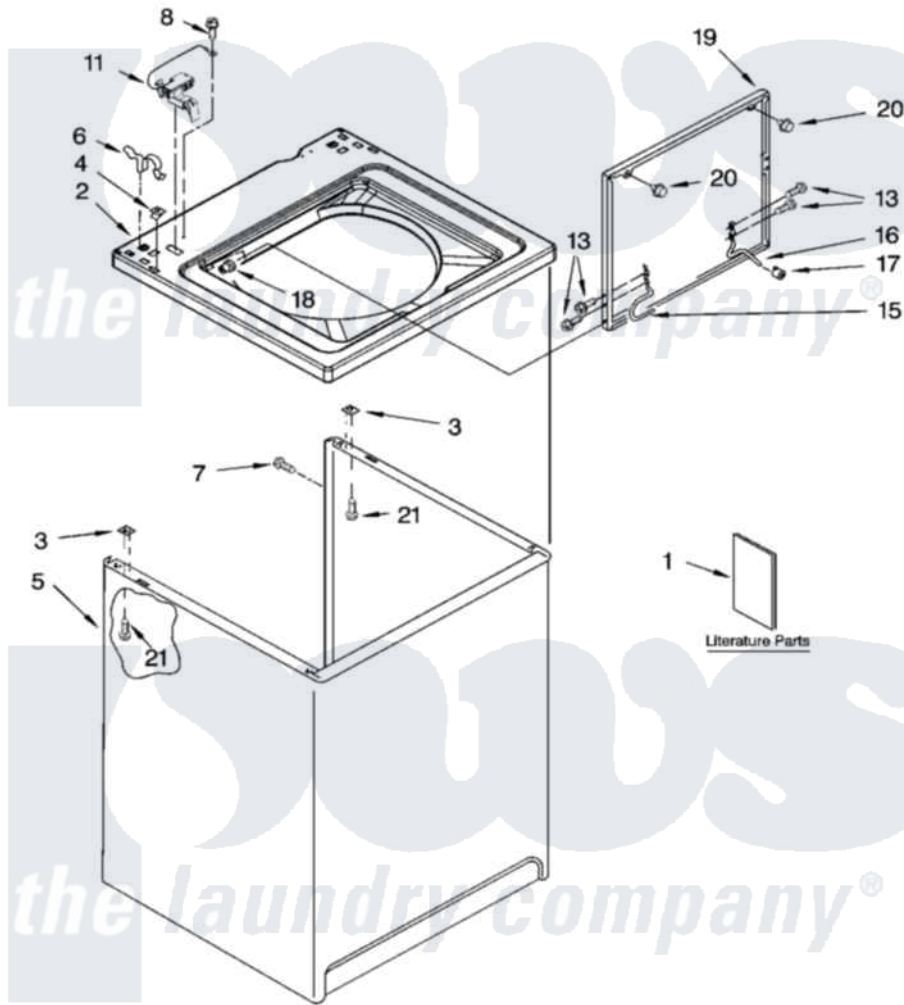

Whirlpool RTW4100SQ0 01 - TOP AND CABINET PARTS

TOP AND CABINET PARTS

For Model: RTW4100SQ0
(White)

AUTOMATIC
WASHER

6-06 Litho in U.S.A. (dtd)

1

Part No. 8181385

Whirlpool [Residential Whirlpool RTW4100SQ0 Washer Parts](#) Parts Diagram 01 - TOP AND CABINET PARTS

[Click on the part number to view part](#)

Item	Original Part Number	Replaced By	Status	Part Description
1	W10044800			Installation Instructions
"	3955885		Not Available	Use & Care Guide
"	3957877		Not Available	FEATURE SHEET
"	W10023750		Not Available	Energy Guide
"	8578915		Not Available	Wiring Diagram
2	8318068			Top
3	62750			Spacer, Cabinet To Top (4)
4	357213			Nut, Push-In
5	63424			Cabinet
6	62780			Clip, Top And Cabinet And Rear Panel
7	3357011	308685		Side Trim)
8	3351614			Screw, Gearcase Cover Mounting
11	8318084			Switch, Lid
13	3351355	W10119828		Screw, Lid Hinge Mounting
15	8318088			Hinge, Lid

16	54583		Hinge, Lid
17	19119		Bumper, Lid Hinge
18	21258		Bearing, Lid Hinge
19	8580061	W1019385Z	Lid
20	9724509		Bumper, Lid
21	3390631		Screw, 10-16 X 3/8