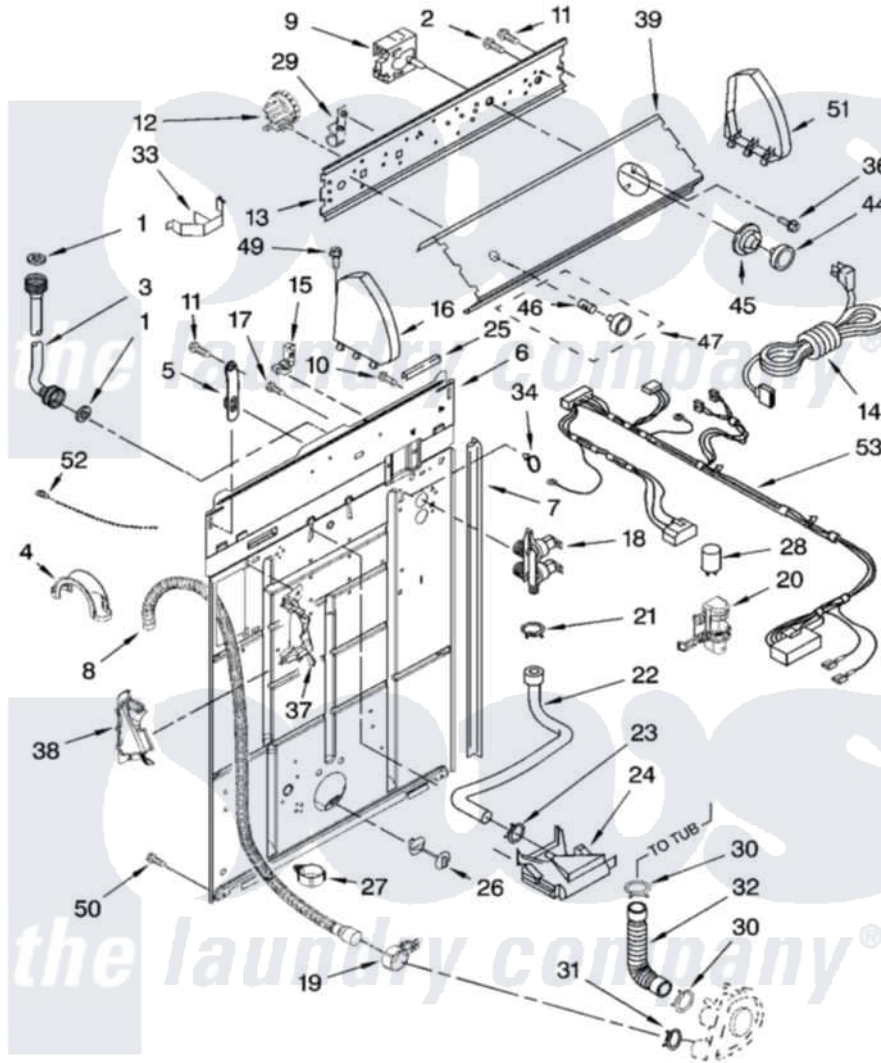

Whirlpool RTW4100SQ0 02 - CONTROLS AND REAR PANEL PARTS

CONTROLS AND REAR PANEL PARTS

For Model: RTW4100SQ0
(White)

8181385

3

Whirlpool [Residential Whirlpool RTW4100SQ0 Washer Parts](#) Parts Diagram 02 - CONTROLS AND REAR PANEL PARTS

[Click on the part number to view part](#)

Item	Original Part Number	Replaced By	Status	Part Description
1	3976300	16123		Washer Inlet-Hose Miscellaneous Parts Must be Ordered Separately.
2	3400073			Screw, Ground
3	8571377	89503		Hose-Inlet
"	8571378	89503		Hose-Inlet
4	8577378			U-Bend, Drain Hose
5	8318255	8568314		Strap, Console
6	8318015			Panel, Rear
7	62747			Pad, Rear Panel
8	8559373	W10096921		Drain Hose Assembly
9	8546681			Timer, Control
10	3351614			Screw, Gearcase Cover Mounting
11	90767			Screw, 8A X 3/8 HeX Washer Head Tapping
12	8577845	W10339334		Switch-WL

13	3948608		Bracket, Control
14	3956162	285800	Cord-Power
15	3952821	285777	Relief-Str
16	8274437	279960	Endcap
17	9740848		Screw, Mixing Valve Mounting
18	3955673	285805	Valve-Inlet
19	8541668		Clamp, Hose
20	8318046		Clip, Capacitor
21	301958	596669	Clamp, Manifold
22	8541607	3357328	Hose, Vacuum Break
23	370450	596669	Clamp, Manifold
24	3347034		Break, Vacuum
25	303294	3367669	Protector, Edge
26	8519200		Support, Rear Panel
27	8541667		Clamp, Hose
28	8572717		Capacitor, Motor Start
29	8317975		Restraint, Harness
30	3363366	616099	Clamp
31	8317496	285655	Clamp, Hose
32	3951449	285871	Hose
33	8055003		Clip, Harness And Pressure Switch
34	8559320		Restraint, Hose
36	3400818		Screw, Timer Mounting
37	8541669		Bucket, Drain Hose
38	8541658		Bucket, Drain Hose
39	W10086570		Panel, Console
44	8538949		Knob, Timer
45	8538955		Dial, Timer
46	8536939		Clip, Knob
47	8538957		Knob, Control
49	388326		Screw, 8-18 X 1.25
50	62863	3390631	Screw, 10-16 X 3/8
51	8274434	279960	Endcap
52	3347868	W10339879	Tie, Cable
53	W10071410		Harness, Wiring