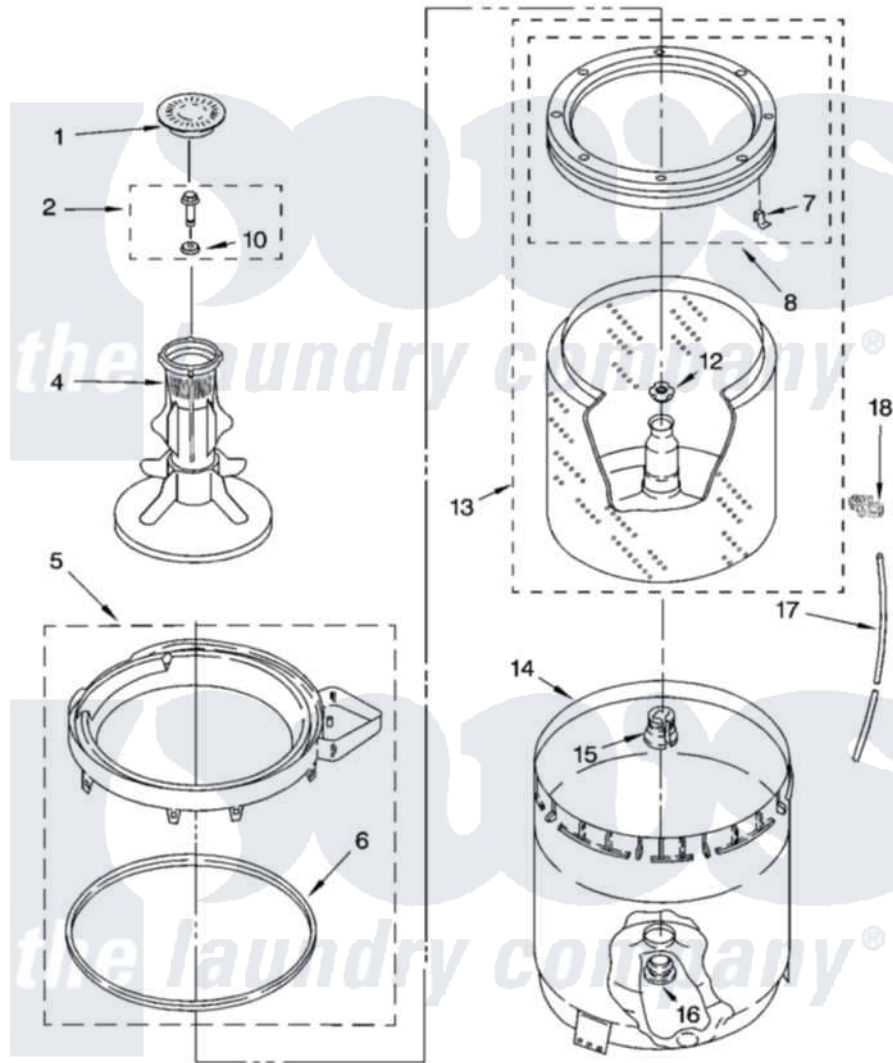

# Whirlpool RTW4100SQ0 03 - AGITATOR, BASKET AND TUB PARTS

## AGITATOR, BASKET AND TUB PARTS

For Model: RTW4100SQ0  
(White)

8181385

5

Whirlpool [Residential Whirlpool RTW4100SQ0 Washer Parts](#) Parts Diagram 03 - AGITATOR, BASKET AND TUB PARTS

[Click on the part number to view part](#)

Item	Original Part Number	Replaced By	Status	Part Description
1	<a href="#">3352483</a>			Cap, Agitator
2	<a href="#">358237</a>			Screw And Washer
4	<a href="#">63377</a>			Agitator
5	<a href="#">3360611</a>			Tub Ring And Gasket Assembly
6	<a href="#">3359586</a>			Gasket, Tub Ring
7	<a href="#">8519815</a>			Clip, Balance Ring
8	<a href="#">3956205</a>			Balance Ring
10	<a href="#">3949550</a>			Washer
12	<a href="#">21366</a>			Nut, Spanner
13	3956206	<a href="#">3956207</a>		Basket And Balance Ring
14	<a href="#">63125</a>			Tub
15	<a href="#">389140</a>			Tub Block, Basket Drive
16	<a href="#">383727</a>			Gasket, Centerpodt
17	3347780	<a href="#">353244</a>		Hose, Pressure Switch
18	<a href="#">2219077</a>			Clip, Pressure Switch Hose