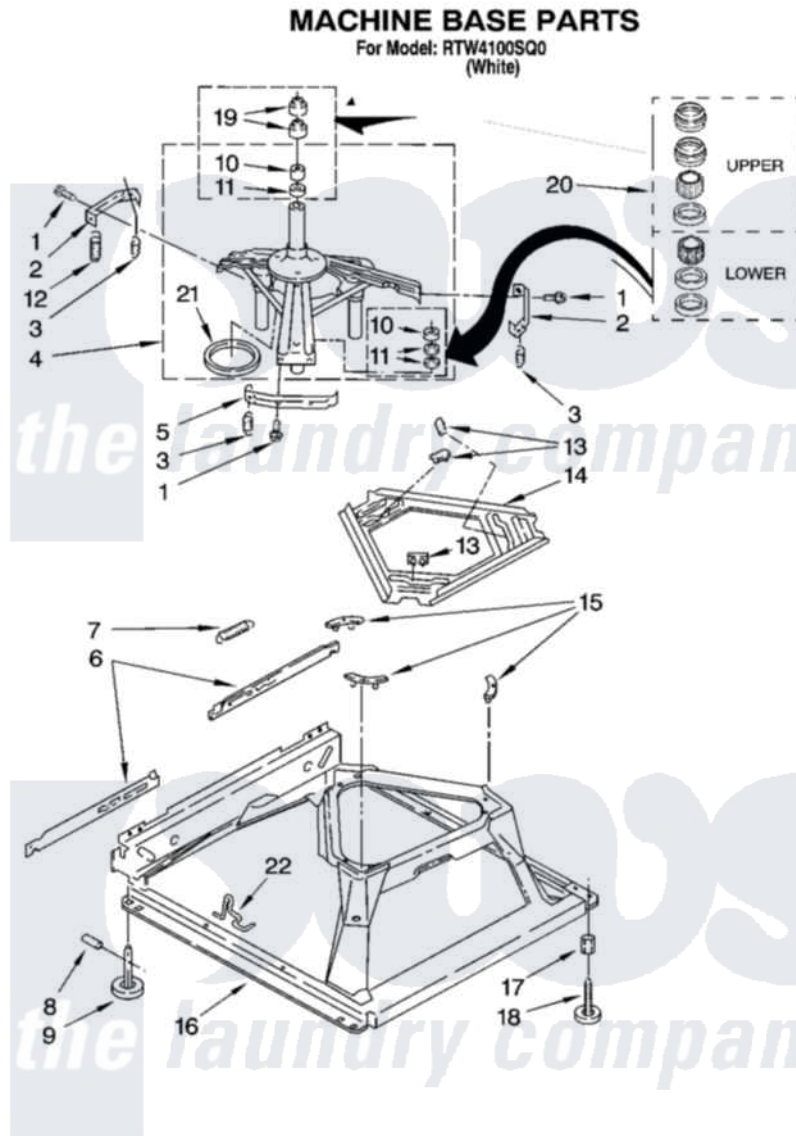

Whirlpool RTW4100SQ0 05 - MACHINE BASE PARTS

8

8181385

[Whirlpool Residential Whirlpool RTW4100SQ0 Washer Parts](#) Parts Diagram 05 - MACHINE BASE PARTS
Click on the part number to view part

Item	Original Part Number	Replaced By	Status	Part Description
1	3400076			Screw, Bracket Mounting
2	64067			Bracket, Spring Outer
3	63907			Spring, Suspension
4	8575214	280184		Support
5	64065			Bracket, Spring Outer
6	63466			Link, Leveling Mechanism
7	62597	8316845		Spring
8	62837			Pin, Knurled
9	62596	285244		Feet-Leveling
10	8546455			Bearing, Centerpost
11	357409	359449		Seal, Agitator Shaft
12	8534035	285901		Spring
13	62568	285219		Pad
14	3946509			Plate, Suspension
15	3363660	285744		Pad
16	3946512	285771		Base

17	3359452		Nut, Lock
18	W10001130		Foot, Leveling
19	356934	8577376	Seal, Centerpost
20	285203		Centerpost Bearing Kit
21	63134		Ring, Sound Deadening
22	63806	W10145155	Retainer, Suspension Spring