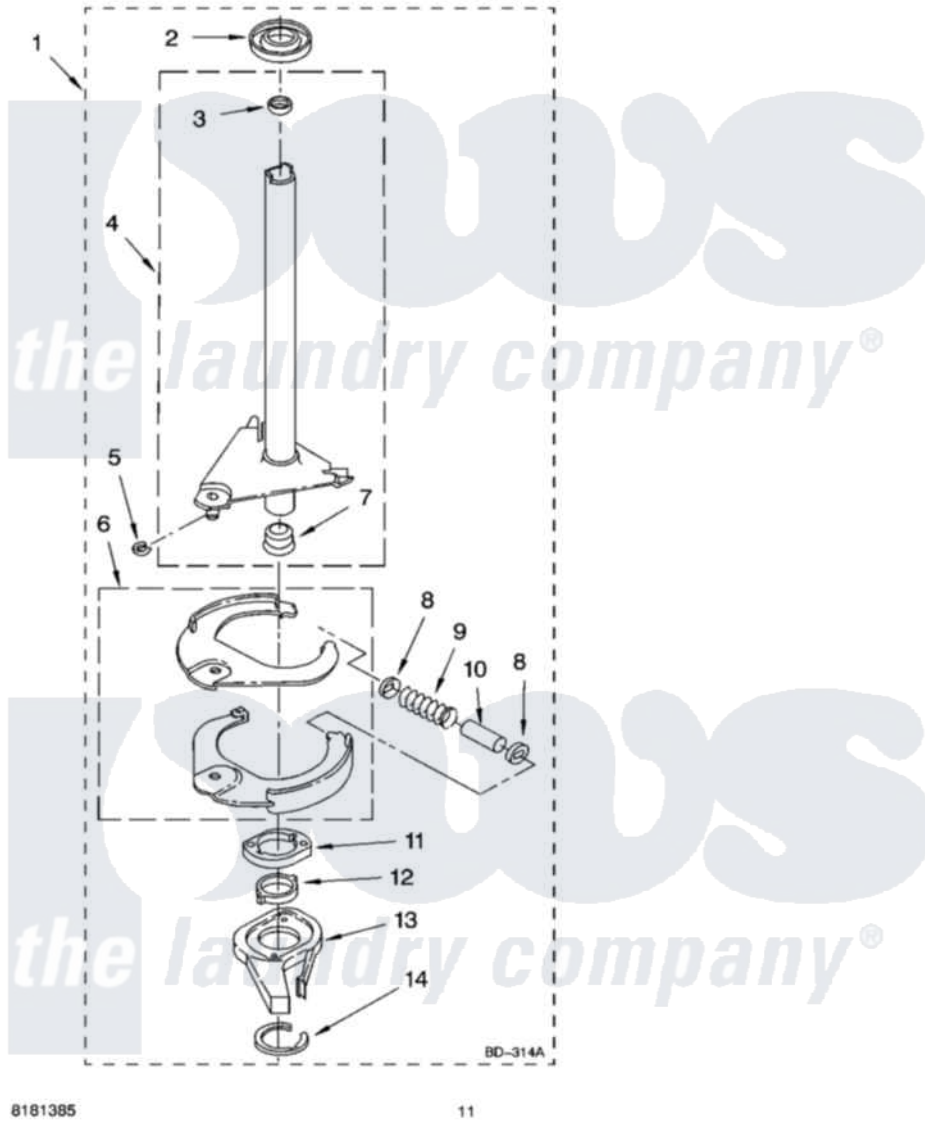

Whirlpool RTW4100SQ0 07 - BRAKE AND DRIVE TUBE PARTS

BRAKE AND DRIVE TUBE PARTS

For Model: RTW4100SQ0
(White)

8181385

11

Whirlpool Residential Whirlpool RTW4100SQ0 Washer Parts Parts Diagram 07 - BRAKE AND DRIVE TUBE PARTS
Click on the part number to view part

| Item | Original Part Number | Replaced By | Status | Part Description |
|------|------------------------|---------------------------|---------------|---------------------------------|
| 1 | 388951 | 285792 | | Basketdrive |
| 2 | 62658 | | | Ring, Thrust |
| 3 | 356427 | | | Seal, Spin Pinion |
| 4 | 64027 | 64208 | | Tube-Spin |
| 5 | 64035 | W10083190 | | Ring, Retaining |
| 6 | 64232 | 285438 | | Shoe-Brake |
| 7 | 62703 | 8546462 | | "T" Bearing, Spin Tube |
| 8 | 3353956 | 285658 | | Sleeve |
| 9 | 62647 | | Not Available | Spring, Brake |
| 10 | 3355360 | 285658 | | Sleeve |
| 11 | 661516 | 8546461 | | Cam, Brake Release |
| 12 | 63022 | | | Sleeve, Cam |
| 13 | 64194 | 285790 | | Lining |
| 14 | 90368 | W10083200 | | Ring, Retaining |
| " | BLANK | | Not Available | Following Parts Not Illustrated |
| " | 285208 | | | Lubricant |