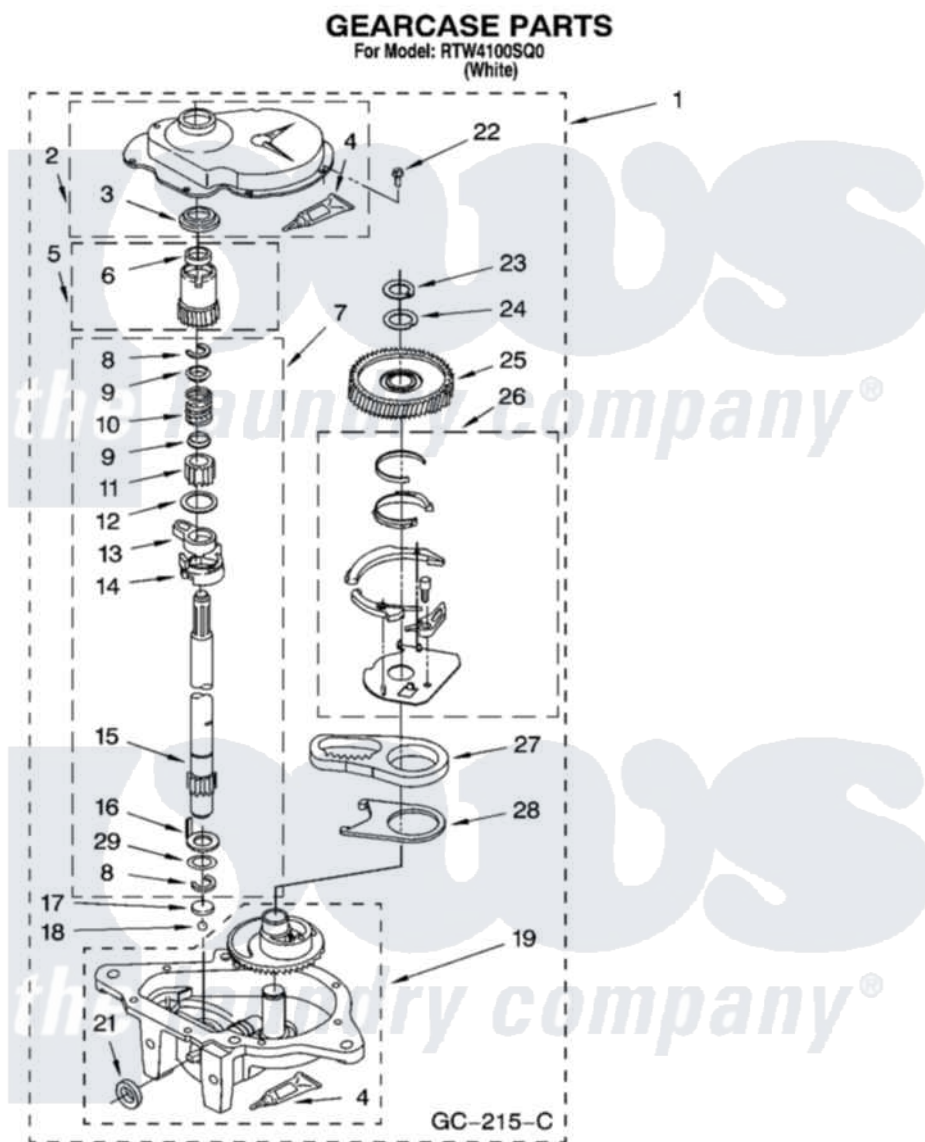

Whirlpool RTW4100SQ0 08 - GEARCASE PARTS, OPTIONAL PARTS (NOT INCLUDED)

12

8181385

Whirlpool [Residential Whirlpool RTW4100SQ0 Washer Parts](#) Parts Diagram 08 - GEARCASE PARTS, OPTIONAL PARTS (NOT INCLUDED)

[Click on the part number to view part](#)

Item	Original Part Number	Replaced By	Status	Part Description
1	3360630	3360629		Gearcase
2	285202			Cover, Gearcase
3	3349985			Seal, Gearcase Cover
4	285195			Sealer Sealer, Gasket
5	63320	285362		Gear and Pinion
6	356427			Seal, Spin Pinion
7	389387			Shaft, Agitator
8	90369		Not Available	Ring, Retaining (2)
9	62677			Retainer, Spring
10	62676			Spring, Agitator
11	63273	285509		Shaft, Agitator
12	62619			Washer, Agitator Gear
13	62580	285206		Cam-Agitator
14	62581	285206		Cam-Agitator
15	285509			Shaft, Agitator

16	62618		Washer, Cam Thrust
17	16018	285205	Bearing
18	85529	285205	Bearing
19	389230	285515	Gearcase
21	285352		Seal Kit, Thrust Plug
22	3351614		Screw, Gearcase Cover Mounting
23	3362552	285765	Ring-Retrn
24	285735	285766	Washer Kit, Thrust
25	62570	285362	Gear and Pinon
26	388253	999516	Shelf-Glas
27	3349296	8546456	Rack, Connecting
28	62621		Actuator, Shift
29	388815		Washer, Intermediate 1 3976263 Miscellaneous Parts Bag 2 3976300 Washer, Inlet Hose 3 3366913 Clamp, Hose
	72017		Paint, Touch-Up
"	350938		Paint, Pressurized Spray B
"	350930		Paint, Pressurized Spray B
"	799344		Paint, Touch-Up)
"	BLANK	Not Available	OIL
"	350572		Oil
"	BLANK	Not Available	LUBRICANT
"	285208		Lubricant
"	BLANK	Not Available	SEALER
"	285195		Sealer Sealer, Gasket
"	BLANK	Not Available	ACCESSORY PARTS
"	63580		Dispenser, Fabric Softener
"	367031		Water System Parts
"	280129	280129A	Break-Sphn
"	280130	280130A	Adapter
"	280131	40922	Hose