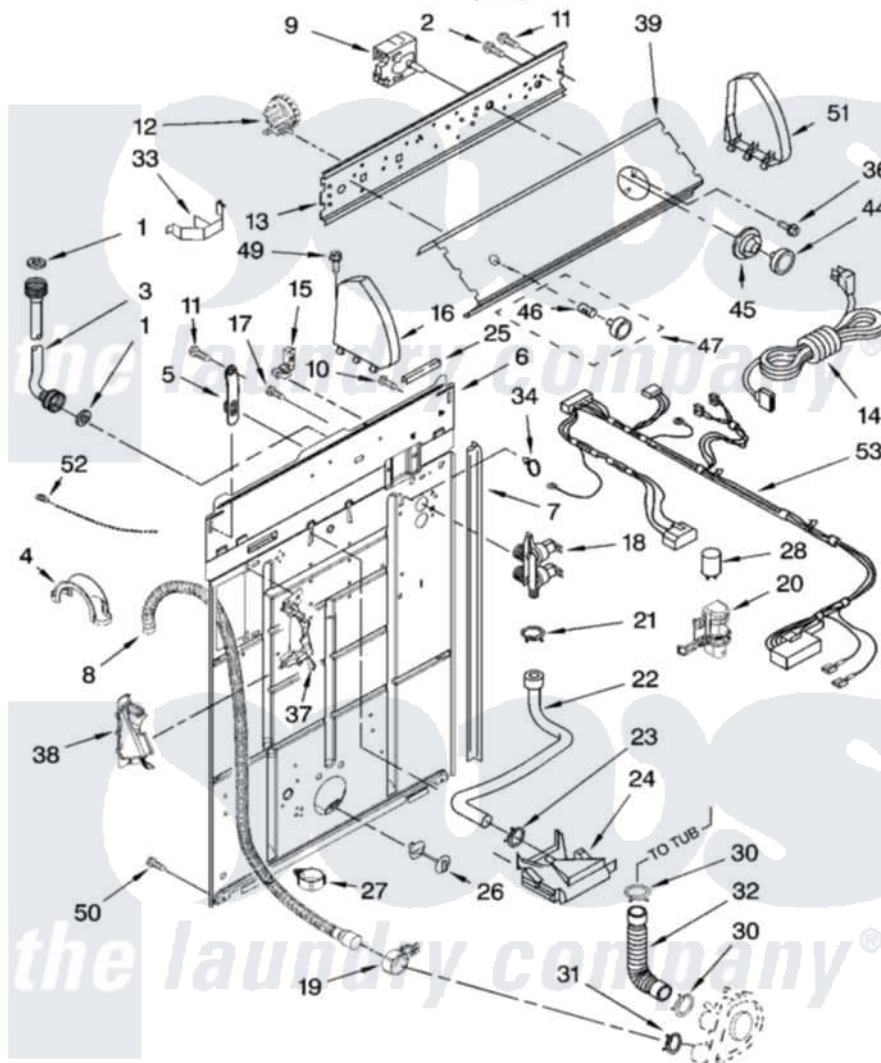

Whirlpool RTW4100SQ1 02 - CONTROLS AND REAR PANEL PARTS

CONTROLS AND REAR PANEL PARTS

For Model: RTW4100SQ1
(White)

8181414

3

Whirlpool [Residential Whirlpool RTW4100SQ1 Washer Parts](#) Parts Diagram 02 - CONTROLS AND REAR PANEL PARTS

[Click on the part number to view part](#)

Item	Original Part Number	Replaced By	Status	Part Description
1	3976300	16123		Washer Inlet-Hose Miscellaneous Parts Must be Ordered Separately.
2	3400073			Screw, Ground
3	8571377	89503		Hose-Inlet
"	8571378	89503		Hose-Inlet
4	8577378			U-Bend, Drain Hose
5	8568314			Strap, Console
6	8318015			Panel, Rear
7	62747			Pad, Rear Panel
8	8559373	W10096921		Drain Hose Assembly
9	8546681			Timer, Control
10	3351614			Screw, Gearcase Cover Mounting
11	90767			Screw, 8A X 3/8 HeX Washer Head Tapping
12	8577845	W10339334		Switch-WL

13	3948608		Bracket, Control
14	3956162	285800	Cord-Power
15	3952821	285777	Relief-Str
16	8274437	279960	Endcap
17	9740848		Screw, Mixing Valve Mounting
18	W10110570	W10113122	Valve, Water Mixing
19	8541668		Clamp, Hose
20	8318046		Clip, Capacitor
21	301958	596669	Clamp, Manifold
22	8541607	3357328	Hose, Vacuum Break
23	370450	596669	Clamp, Manifold
24	3347034		Break, Vacuum
25	303294	3367669	Protector, Edge
26	8519200		Support, Rear Panel
27	8541667		Clamp, Hose
28	8572717		Capacitor, Motor Start
30	3363366	616099	Clamp
31	8317496	285655	Clamp, Hose
32	3951449	285871	Hose
33	8055003		Clip, Harness And Pressure Switch
34	8559320		Restraint, Hose
36	3400818		Screw, Timer Mounting
37	8541669		Bucket, Drain Hose
38	8541658		Bucket, Drain Hose
39	W10086570		Panel, Console
44	8538949		Knob, Timer
45	8538955		Dial, Timer
46	8536939		Clip, Knob
47	8538957		Knob, Control
49	388326		Screw, 8-18 X 1.25
50	62863	3390631	Screw, 10-16 X 3/8
51	8274434	279960	Endcap
52	3347868	W10339879	Tie, Cable
53	W10071410		Harness, Wiring