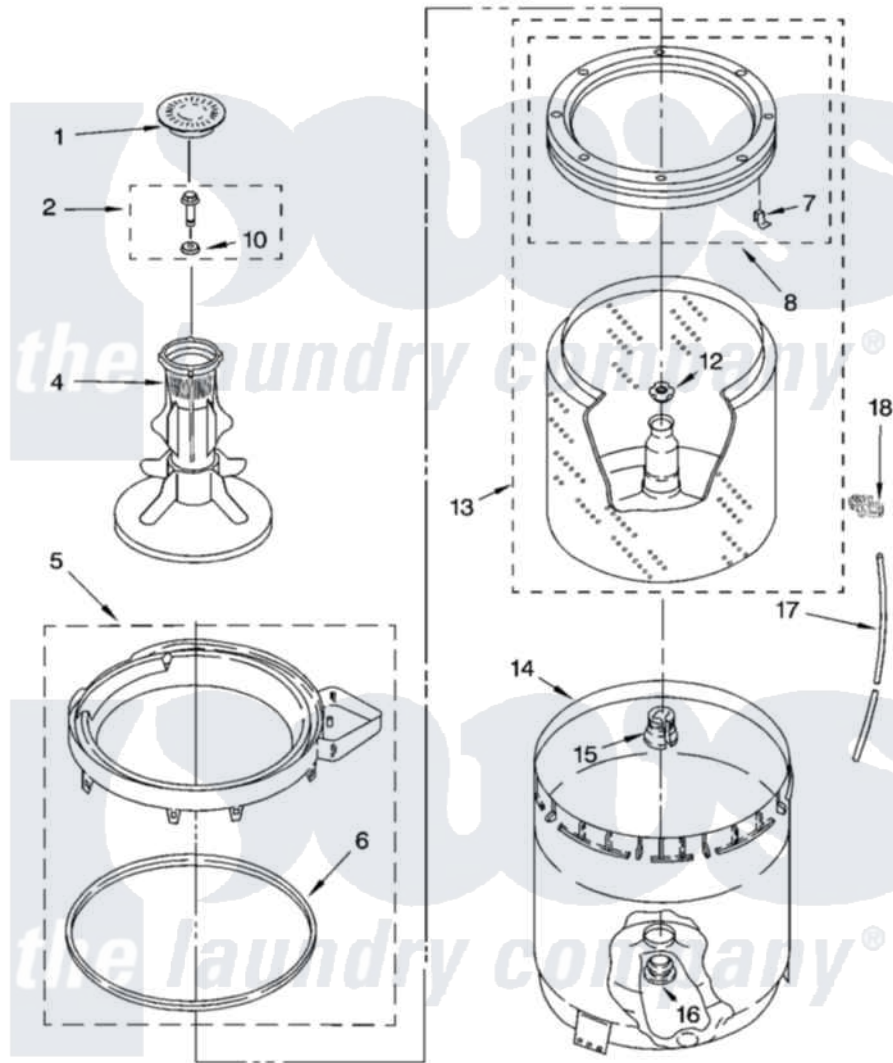

# Whirlpool RTW4100SQ1 03 - AGITATOR, BASKET AND TUB PARTS

## AGITATOR, BASKET AND TUB PARTS

For Model: RTW4100SQ1  
(White)

8181414

5

Whirlpool [Residential Whirlpool RTW4100SQ1 Washer Parts](#) Parts Diagram 03 - AGITATOR, BASKET AND TUB PARTS

[Click on the part number to view part](#)

Item	Original Part Number	Replaced By	Status	Part Description
1	<a href="#">3352483</a>			Cap, Agitator
2	<a href="#">358237</a>			Screw And Washer
4	<a href="#">63377</a>			Agitator
5	<a href="#">3360611</a>			Tub Ring And Gasket Assembly
6	<a href="#">3359586</a>			Gasket, Tub Ring
7	<a href="#">8519815</a>			Clip, Balance Ring
8	<a href="#">3956205</a>			Balance Ring
10	<a href="#">3949550</a>			Washer
12	<a href="#">21366</a>			Nut, Spanner
13	3956206	<a href="#">3956207</a>		Basket And Balance Ring
14	<a href="#">63125</a>			Tub
15	<a href="#">389140</a>			Tub Block, Basket Drive
16	<a href="#">383727</a>			Gasket, Centerpod
17	3347780	<a href="#">353244</a>		Hose, Pressure Switch
18	<a href="#">2219077</a>			Clip, Pressure Switch Hose