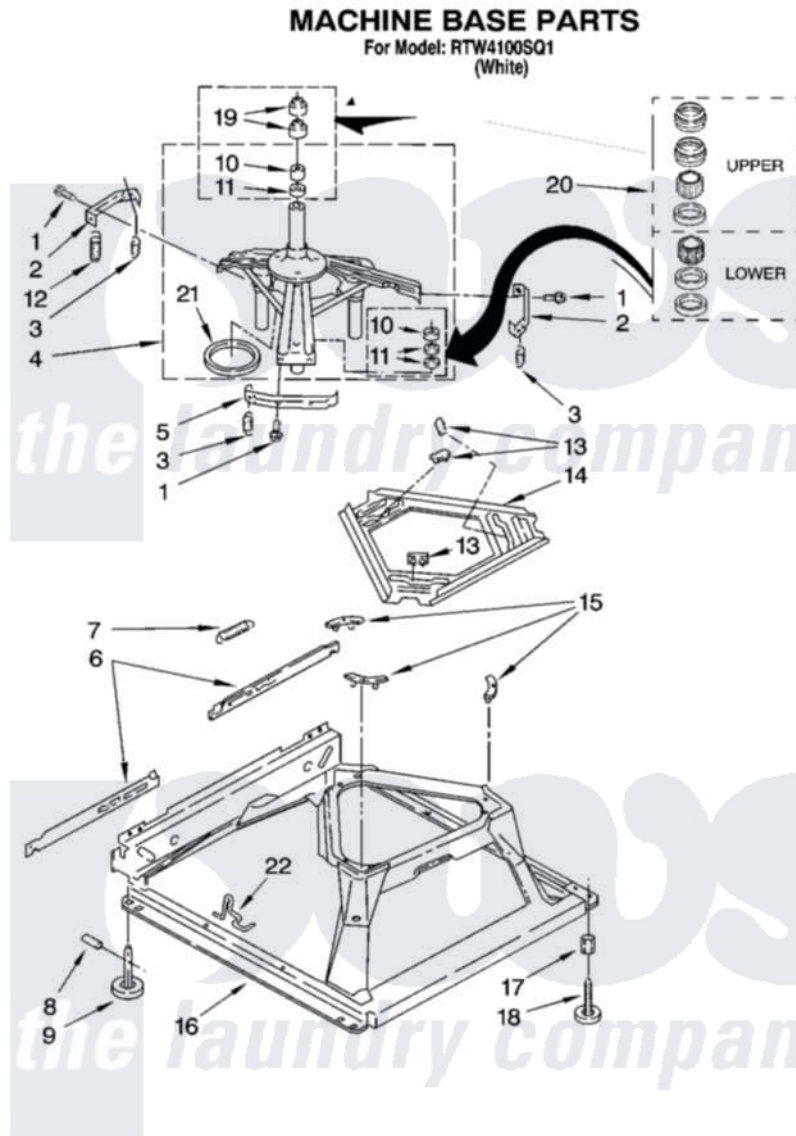

# Whirlpool RTW4100SQ1 05 - MACHINE BASE PARTS

8

8181414

Whirlpool [Residential Whirlpool RTW4100SQ1 Washer Parts](#) Parts Diagram 05 - MACHINE BASE PARTS  
 Click on the part number to view part

| Item | Original Part Number    | Replaced By             | Status | Part Description         |
|------|-------------------------|-------------------------|--------|--------------------------|
| 1    | <a href="#">3400076</a> |                         |        | Screw, Bracket Mounting  |
| 2    | <a href="#">64067</a>   |                         |        | Bracket, Spring Outer    |
| 3    | <a href="#">63907</a>   |                         |        | Spring, Suspension       |
| 4    | 8575214                 | <a href="#">280184</a>  |        | Support                  |
| 5    | <a href="#">64065</a>   |                         |        | Bracket, Spring Outer    |
| 6    | <a href="#">63466</a>   |                         |        | Link, Leveling Mechanism |
| 7    | 62597                   | <a href="#">8316845</a> |        | Spring                   |
| 8    | <a href="#">62837</a>   |                         |        | Pin, Knurled             |
| 9    | 62596                   | <a href="#">285244</a>  |        | Feet-Leveling            |
| 10   | <a href="#">8546455</a> |                         |        | Bearing, Centerpost      |
| 11   | 357409                  | <a href="#">359449</a>  |        | Seal, Agitator Shaft     |
| 12   | 8534035                 | <a href="#">285901</a>  |        | Spring                   |
| 13   | 62568                   | <a href="#">285219</a>  |        | Pad                      |
| 14   | <a href="#">3946509</a> |                         |        | Plate, Suspension        |
| 15   | 3363660                 | <a href="#">285744</a>  |        | Pad                      |
| 16   | 3946512                 | <a href="#">285771</a>  |        | Base                     |