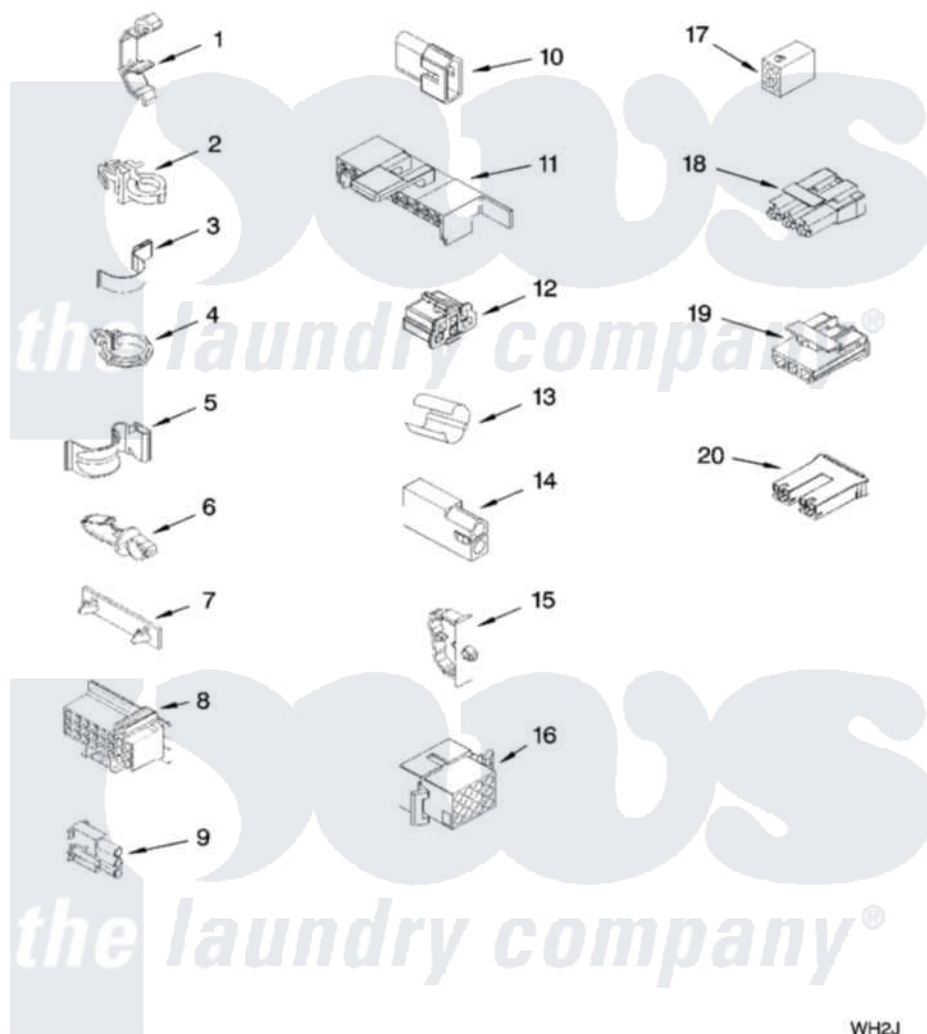

Whirlpool RTW4100SQ1 06 - WIRING HARNESS PARTS

WIRING HARNESS PARTS

For Model: RTW4100SQ1
(White)

8181414

9

WH2J

Whirlpool [Residential Whirlpool RTW4100SQ1 Washer Parts](#) Parts Diagram 06 - WIRING HARNESS PARTS
Click on the part number to view part

Item	Original Part Number	Replaced By	Status	Part Description
1	3349557			Retainer, Harness
2	388498		Not Available	Clip, Harness
3	3347812	8528351		Clip
4	3352501	8559320		Restraint, Hose
5	90016			Clip, Pressure Switch Hose
6	3390496	8281256		Clip, Harness
7	389379			Retainer, Side To Feature Panel
8	3948614			Disconnect Block
"	352089			Timer, Block Disconnect
9	62889			Receptacle, Terminal
10	353424			Plug, Terminal
11	62505			Block, Disconnect
12	3347243			Block, Disconnect
13	63523			Harness, Protector
14	717252			Receptacle, Terminal
15	3352944			Clip, Harness

16	3390423		Not Available	Block, Disconnect (12-Way) (Timer) (Use Term. 94613)
17	3347730		Not Available	Receptacle, (6-Way) (Use Term. 94613)
18	3948617	2172937		Connector
19	3360056			Connector
20	3354925			Block, Connector
"	3354926			Block, Connector