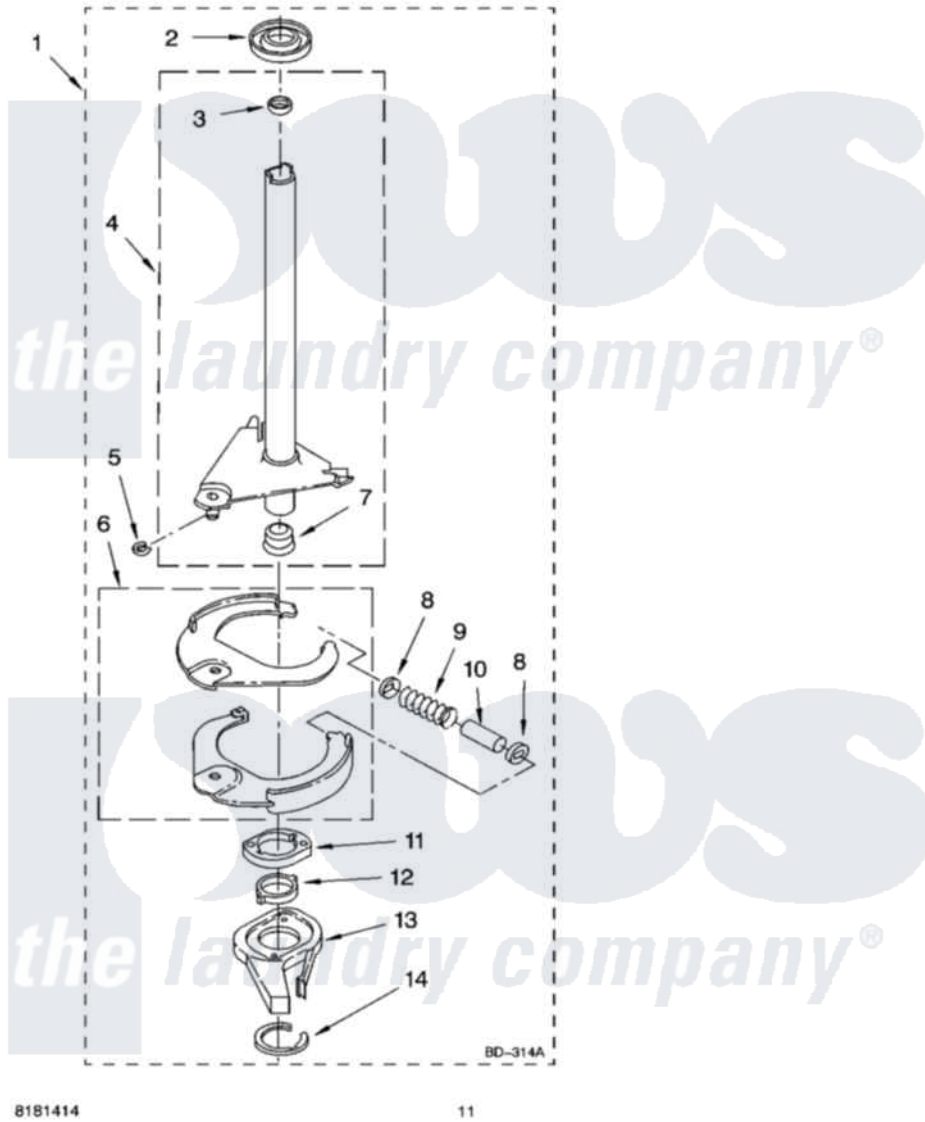

Whirlpool RTW4100SQ1 07 - BRAKE AND DRIVE TUBE PARTS

BRAKE AND DRIVE TUBE PARTS

For Model: RTW4100SQ1
(White)

81B1414

11

Whirlpool Residential Whirlpool RTW4100SQ1 Washer Parts Parts Diagram 07 - BRAKE AND DRIVE TUBE PARTS
Click on the part number to view part

Item	Original Part Number	Replaced By	Status	Part Description
1	388951	285792		Basketdrive
2	62658			Ring, Thrust
3	356427			Seal, Spin Pinion
4	64027	64208		Tube-Spin
5	64035	W10083190		Ring, Retaining
6	64232	285438		Shoe-Brake
7	62703	8546462		"T" Bearing, Spin Tube
8	3353956	285658		Sleeve
9	62647		Not Available	Spring, Brake
10	3355360	285658		Sleeve
11	661516	8546461		Cam, Brake Release
12	63022			Sleeve, Cam
13	64194	285790		Lining
14	90368	W10083200		Ring, Retaining
"	BLANK		Not Available	Following Parts Not Illustrated
"	285208			Lubricant