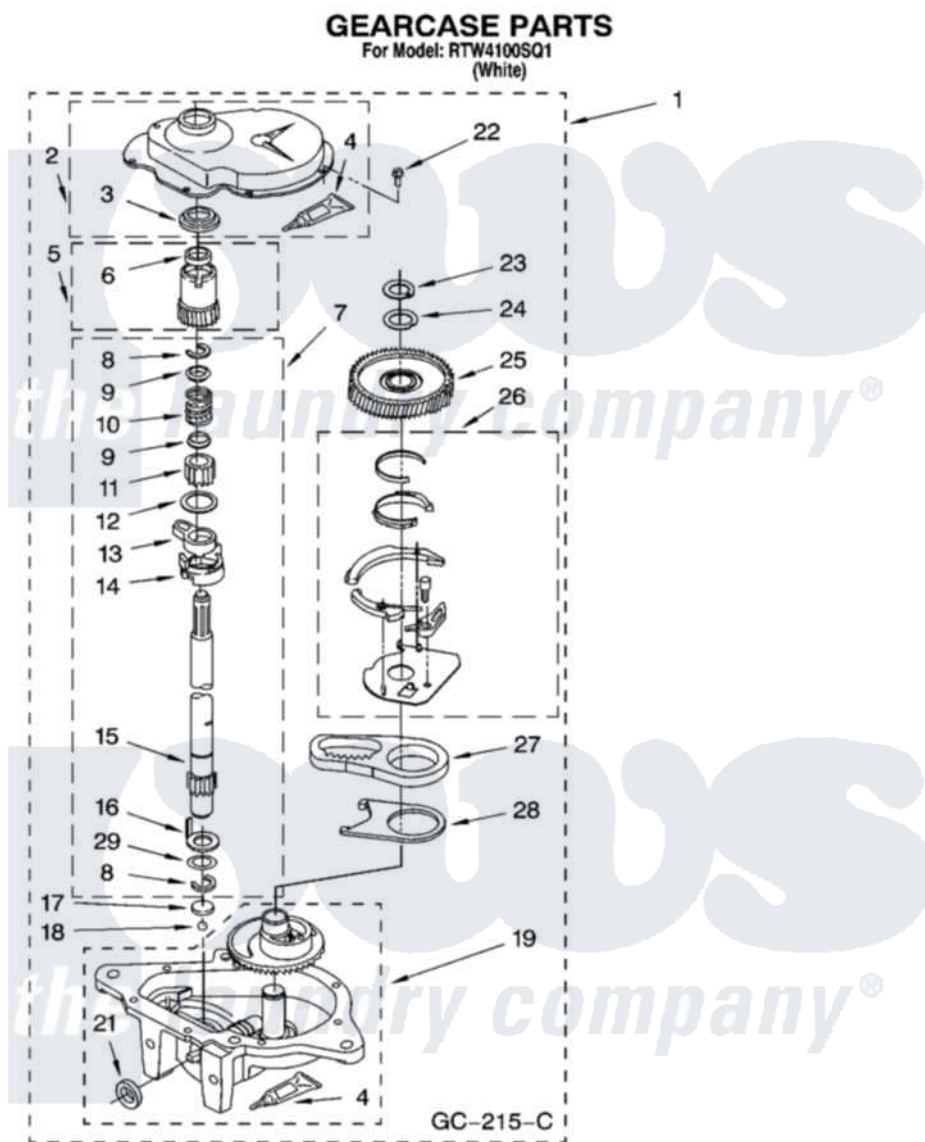

Whirlpool RTW4100SQ1 08 - GEARCASE PARTS, OPTIONAL PARTS (NOT INCLUDED)

12

8181414

Whirlpool Residential Whirlpool RTW4100SQ1 Washer Parts Parts Diagram 08 - GEARCASE PARTS, OPTIONAL PARTS (NOT INCLUDED)

Click on the part number to view part

Item	Original Part Number	Replaced By	Status	Part Description
1	3360630	3360629		Gearcase
2	285202			Cover, Gearcase
3	3349985			Seal, Gearcase Cover
4	285195			Sealer Sealer, Gasket
5	63320	285362		Gear and Pinion
6	356427			Seal, Spin Pinion
7	389387			Shaft, Agitator
8	90369		Not Available	Ring, Retaining (2)
9	62677			Retainer, Spring
10	62676			Spring, Agitator
11	63273	285509		Shaft, Agitator
12	62619			Washer, Agitator Gear
13	62580	285206		Cam-Agitator
14	62581	285206		Cam-Agitator
15	285509			Shaft, Agitator

16	62618		Washer, Cam Thrust
17	16018	285205	Bearing
18	85529	285205	Bearing
19	389230	285515	Gearcase
21	285352		Seal Kit, Thrust Plug
22	3351614		Screw, Gearcase Cover Mounting
23	3362552	285765	Ring-Retrn
24	285735	285766	Washer Kit, Thrust
25	62570	285362	Gear and Pinon
26	388253	999516	Shelf-Glas
27	3349296	8546456	Rack, Connecting
28	62621		Actuator, Shift
29	388815		Washer, Intermediate 1 3976263 Miscellaneous Parts Bag 2 3976300 Washer, Inlet Hose 3 3366913 Clamp, Hose
	72017		Paint, Touch-Up
"	350938		Paint, Pressurized Spray B
"	350930		Paint, Pressurized Spray B
"	799344		Paint, Touch-Up)
"	BLANK	Not Available	OIL
"	350572		Oil
"	BLANK	Not Available	LUBRICANT
"	285208		Lubricant
"	BLANK	Not Available	SEALER
"	285195		Sealer Sealer, Gasket
"	BLANK	Not Available	ACCESSORY PARTS
"	63580		Dispenser, Fabric Softener
"	367031		Water System Parts
"	280129	280129A	Break-Sphn
"	280130	280130A	Adapter
"	280131	40922	Hose