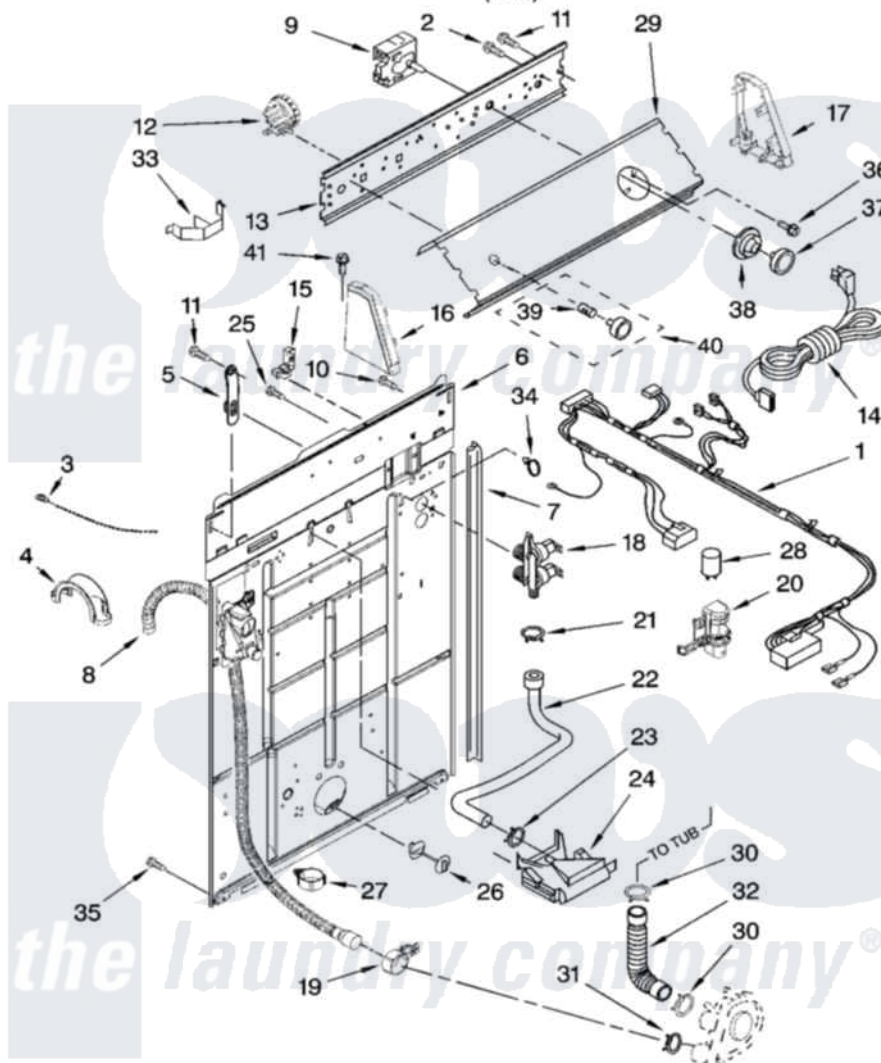

## CONTROLS AND REAR PANEL PARTS

For Model: RTW4100SQ3  
(White)

W101231535

3

Whirlpool [Residential Whirlpool RTW4100SQ3 Washer Parts](#) Parts Diagram 02 - CONTROLS AND REAR PANEL PARTS

[Click on the part number to view part](#)

Item	Original Part Number	Replaced By	Status	Part Description
1	<a href="#">W10071410</a>			Harness, Wiring
2	<a href="#">3400073</a>			Screw, Ground
3	3347868	<a href="#">W10339879</a>		Tie, Cable
4	<a href="#">8577378</a>			U-Bend, Drain Hose
5	<a href="#">8568314</a>			Strap, Console
6	<a href="#">8318015</a>			Panel, Rear
7	<a href="#">62747</a>			Pad, Rear Panel
8	W10138068	<a href="#">W10096921</a>		Drain Hose Assembly
9	<a href="#">8546681</a>			Timer, Control
10	<a href="#">3351614</a>			Screw, Gearcase Cover Mounting
11	<a href="#">90767</a>			Screw, 8A X 3/8 HeX Washer Head Tapping
12	8577845	<a href="#">W10339334</a>		Switch-WL
13	<a href="#">3948608</a>			Bracket, Control
14	8578842	<a href="#">285800</a>		Cord-Power