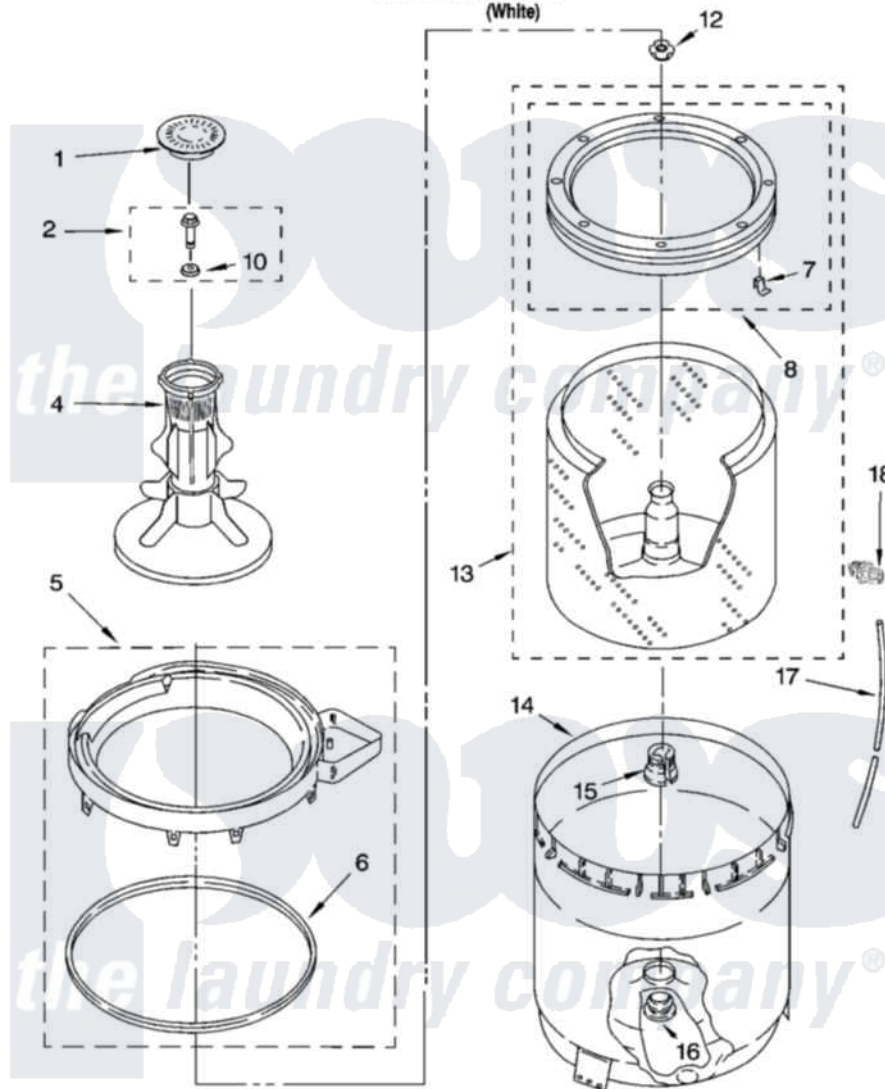

Whirlpool RTW4100SQ3 03 - AGITATOR, BASKET AND TUB PARTS

AGITATOR, BASKET AND TUB PARTS

For Model: RTW4100SQ3

(White)

W101231535

5

Whirlpool [Residential Whirlpool RTW4100SQ3 Washer Parts](#) Parts Diagram 03 - AGITATOR, BASKET AND TUB PARTS

[Click on the part number to view part](#)

Item	Original Part Number	Replaced By	Status	Part Description
1	3352483			Cap, Agitator
2	358237			Screw And Washer
4	63377			Agitator
5	3360611			Tub Ring And Gasket Assembly
6	3359586			Gasket, Tub Ring
7	8519815			Clip, Balance Ring
8	3956205			Balance Ring
10	3949550			Washer
12	21366			Nut, Spanner
13	3956206	3956207		Basket And Balance Ring
14	63125			Tub
15	389140			Tub Block, Basket Drive
16	383727			Gasket, Centerpodt
17	3347780	353244		Hose, Pressure Switch
18	2219077			Clip, Pressure Switch Hose