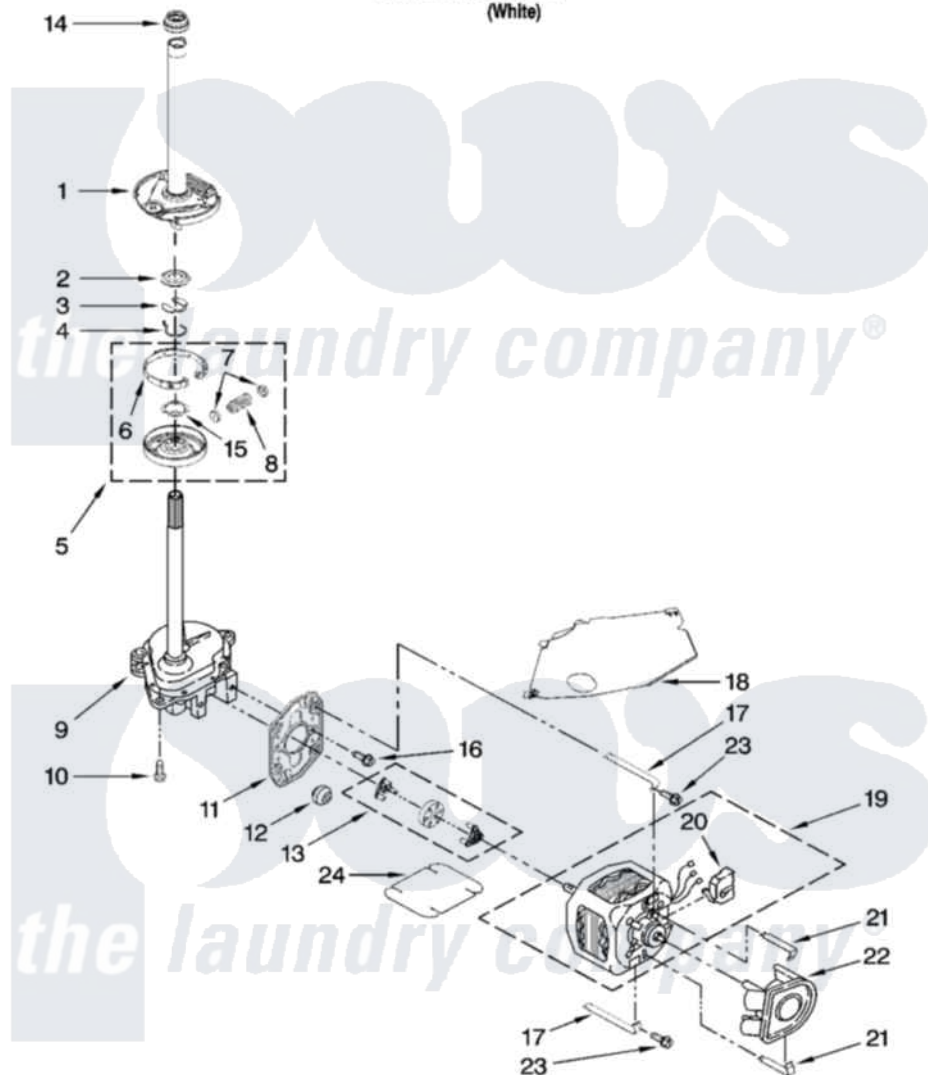

Whirlpool RTW4100SQ3 04 - BRAKE, CLUTCH, GEARCASE, MOTOR AND PUMP PARTS

BRAKE, CLUTCH, GEARCASE, MOTOR AND PUMP PARTS

For Model: RTW4100SQ3
(White)

W101231535

7

Whirlpool [Residential Whirlpool RTW4100SQ3 Washer Parts](#) Parts Diagram 04 - BRAKE, CLUTCH, GEARCASE, MOTOR AND PUMP PARTS
Click on the part number to view part

Item	Original Part Number	Replaced By	Status	Part Description
1	388951	285792		Basketdrive
2	63292			Washer, Spin Tube Thrust
3	62697	W10080230		Ring, Spin Tube Support
4	63283	285353		Ring
5	3951311	285785		Clutch
6	3951308	285790		Lining
7	62646			Cap, Clutch Spring
8	3946792			Spring And Damper Assembly
9	3360630	3360629		Gearcase
10	3357334	3400516		Screw Anti-Rattle
11	62611			Plate, Motor Mount To Gearcase
12	62691			Grommet, Motor
13	3364003	285753A		Coupling
14	8577374			Seal, Centerpost

15	3355454		Clip, Main Drive
16	3400516		Screw Anti-Rattle
17	W10086010		Retainer, Motor
18	3362089		Shield, Tub To Motor
19	8528158	661600	Motor, Main Drive
20	3952056		Switch, Main Drive Motor
21	8546127		Retainer, Pump
22	3363394		Pump
23	3387485	273556	Screw, 10-16 X 5/8
24	3946532		Shield, Motor