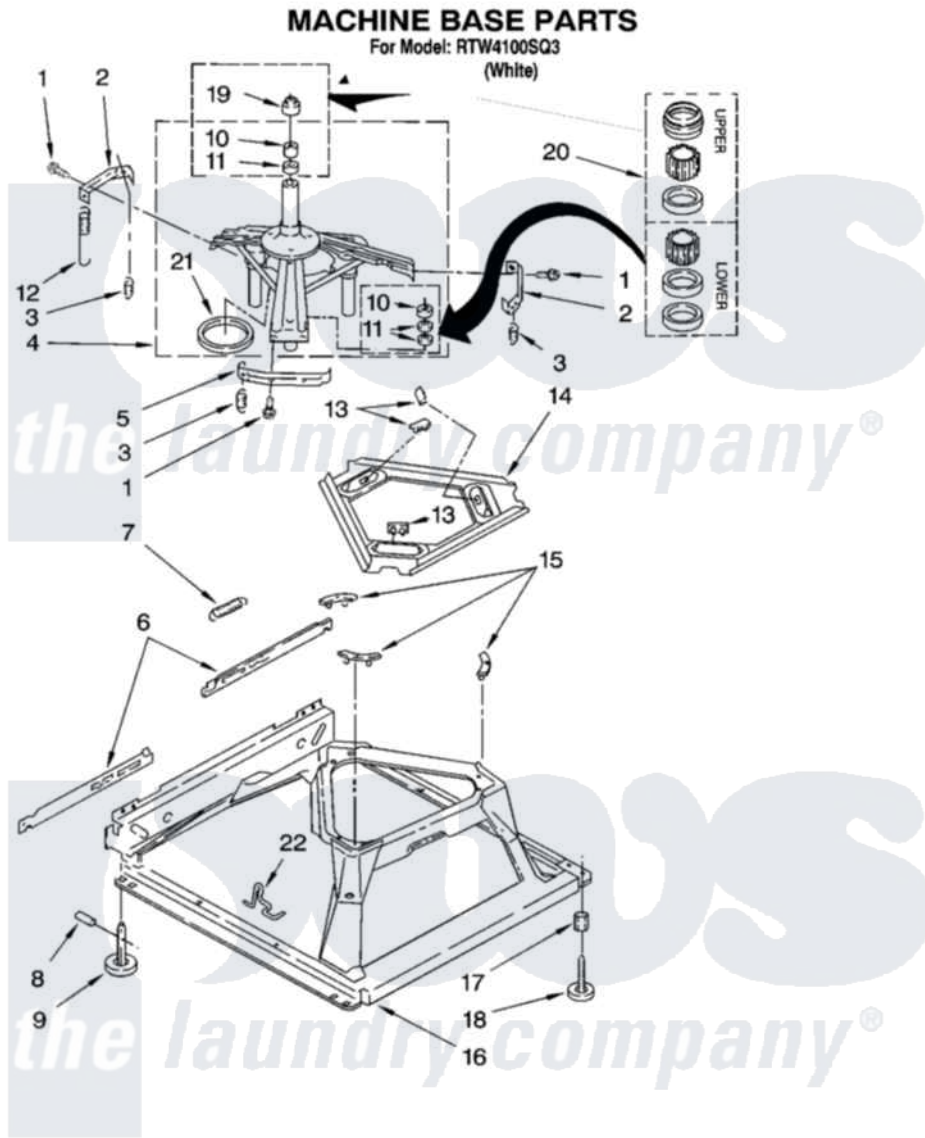

Whirlpool RTW4100SQ3 05 - MACHINE BASE PARTS

8

W101231535

Whirlpool [Residential Whirlpool RTW4100SQ3 Washer Parts](#) Parts Diagram 05 - MACHINE BASE PARTS
Click on the part number to view part

Item	Original Part Number	Replaced By	Status	Part Description
1	3400076			Screw, Bracket Mounting
2	64067			Bracket, Spring Outer
3	63907			Spring, Suspension
4	8575214	280184		Support
5	64065			Bracket, Spring Outer
6	63466			Link, Leveling Mechanism
7	62597	8316845		Spring
8	62837			Pin, Knurled
9	62596	285244		Feet-Leveling
10	8546455			Bearing, Centerpost
11	357409	359449		Seal, Agitator Shaft
12	8534035	285901		Spring
13	62568	285219		Pad
14	3946509			Plate, Suspension
15	3363660	285744		Pad
16	3946512	285771		Base

17	3359452	Nut, Lock
18	W10001130	Foot, Leveling
19	8577376	Seal, Centerpost
20	285203	Centerpost Bearing Kit
21	63134	Ring, Sound Deadening
22	W10145155	Retainer, Suspension Spring