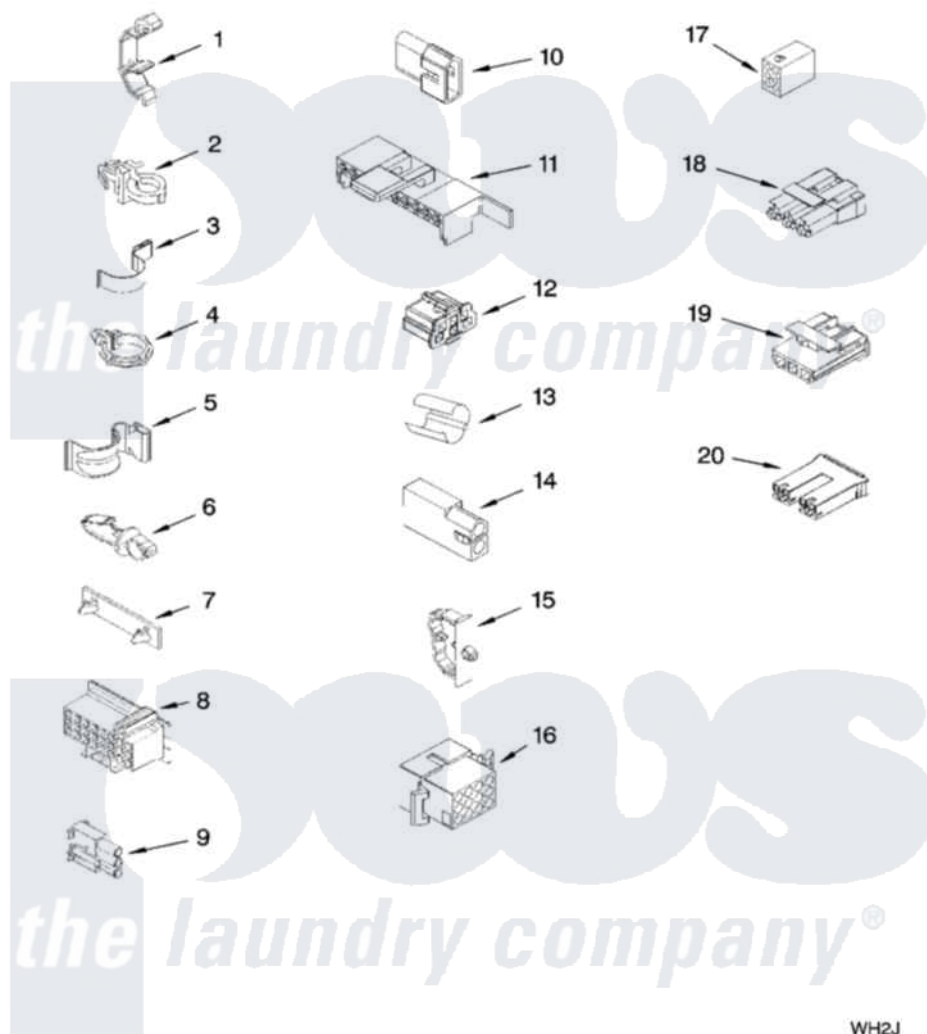

Whirlpool RTW4100SQ3 06 - WIRING HARNESS PARTS

WIRING HARNESS PARTS

For Model: RTW4100SQ3
(White)

W101231535

9

WH2J

Whirlpool [Residential Whirlpool RTW4100SQ3 Washer Parts](#) Parts Diagram 06 - WIRING HARNESS PARTS
Click on the part number to view part

Item	Original Part Number	Replaced By	Status	Part Description
1	3349557			Retainer, Harness
2	388498		Not Available	Clip, Harness
3	3347812	8528351		Clip
4	3352501	8559320		Restraint, Hose
5	90016			Clip, Pressure Switch Hose
6	3390496	8281256		Clip, Harness
7	389379			Retainer, Side To Feature Panel
8	3948614			Disconnect Block
"	352089			Timer, Block Disconnect
9	62889			Receptacle, Terminal
10	353424			Plug, Terminal
11	62505			Block, Disconnect
12	3347243			Block, Disconnect
13	63523			Harness, Protector
14	717252			Receptacle, Terminal
15	3352944			Clip, Harness

16	3390423		Not Available	Block, Disconnect (12-Way) (Timer) (Use Term. 94613)
17	3347730		Not Available	Receptacle, (6-Way) (Use Term. 94613)
18	3948617	2172937		Connector
19	3360056			Connector
20	3354925			Block, Connector
"	3354926			Block, Connector