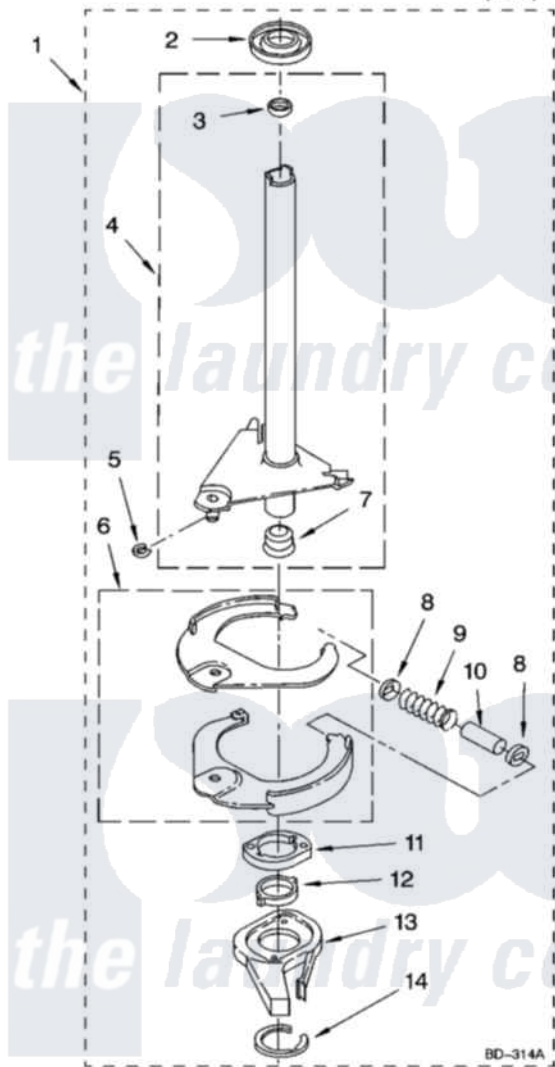

# Whirlpool RTW4100SQ3 07 - BRAKE AND DRIVE TUBE PARTS

## BRAKE AND DRIVE TUBE PARTS

For Model: RTW4100SQ3

(White)

W101231535

11

Whirlpool Residential Whirlpool RTW4100SQ3 Washer Parts Parts Diagram 07 - BRAKE AND DRIVE TUBE PARTS

[Click on the part number to view part](#)

Item	Original Part Number	Replaced By	Status	Part Description
1	388951	<a href="#">285792</a>		Basketdrive
2	<a href="#">62658</a>			Ring, Thrust
3	<a href="#">356427</a>			Seal, Spin Pinion
4	64027	<a href="#">64208</a>		Tube-Spin
5	64035	<a href="#">W10083190</a>		Ring, Retaining
6	64232	<a href="#">285438</a>		Shoe-Brake
7	62703	<a href="#">8546462</a>		"T" Bearing, Spin Tube
8	3353956	<a href="#">285658</a>		Sleeve
9	62647		Not Available	Spring, Brake
10	3355360	<a href="#">285658</a>		Sleeve
11	661516	<a href="#">8546461</a>		Cam, Brake Release
12	<a href="#">63022</a>			Sleeve, Cam
13	64194	<a href="#">285790</a>		Lining
14	90368	<a href="#">W10083200</a>		Ring, Retaining
	BLANK		Not Available	Following Parts Not Illustrated
"	<a href="#">285208</a>			Lubricant