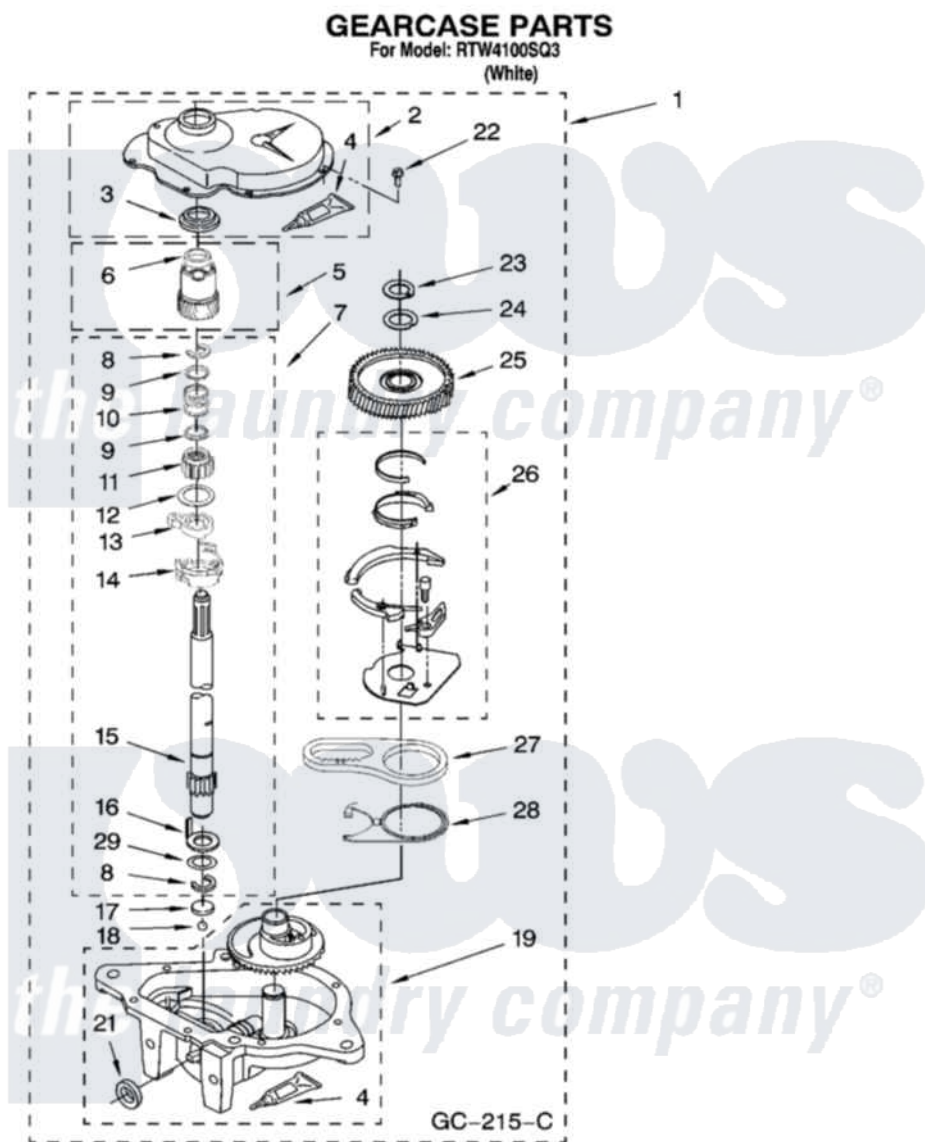

Whirlpool RTW4100SQ3 08 - GEARCASE PARTS, OPTIONAL PARTS (NOT INCLUDED)

12

W101231535

Whirlpool [Residential Whirlpool RTW4100SQ3 Washer Parts](#) Parts Diagram 08 - GEARCASE PARTS, OPTIONAL PARTS (NOT INCLUDED)

[Click on the part number to view part](#)

Item	Original Part Number	Replaced By	Status	Part Description
1	3360630	3360629		Gearcase
2	285202			Cover, Gearcase
3	3349985			Seal, Gearcase Cover
4	285195			Sealer Sealer, Gasket
5	63320	285362		Gear and Pinion
6	356427			Seal, Spin Pinion
7	389387			Shaft, Agitator
8	90369		Not Available	Ring, Retaining (2)
9	62677			Retainer, Spring
10	62676			Spring, Agitator
11	63273	285509		Shaft, Agitator
12	62619			Washer, Agitator Gear
13	62580	285206		Cam-Agitator
14	62581	285206		Cam-Agitator
15	285509			Shaft, Agitator