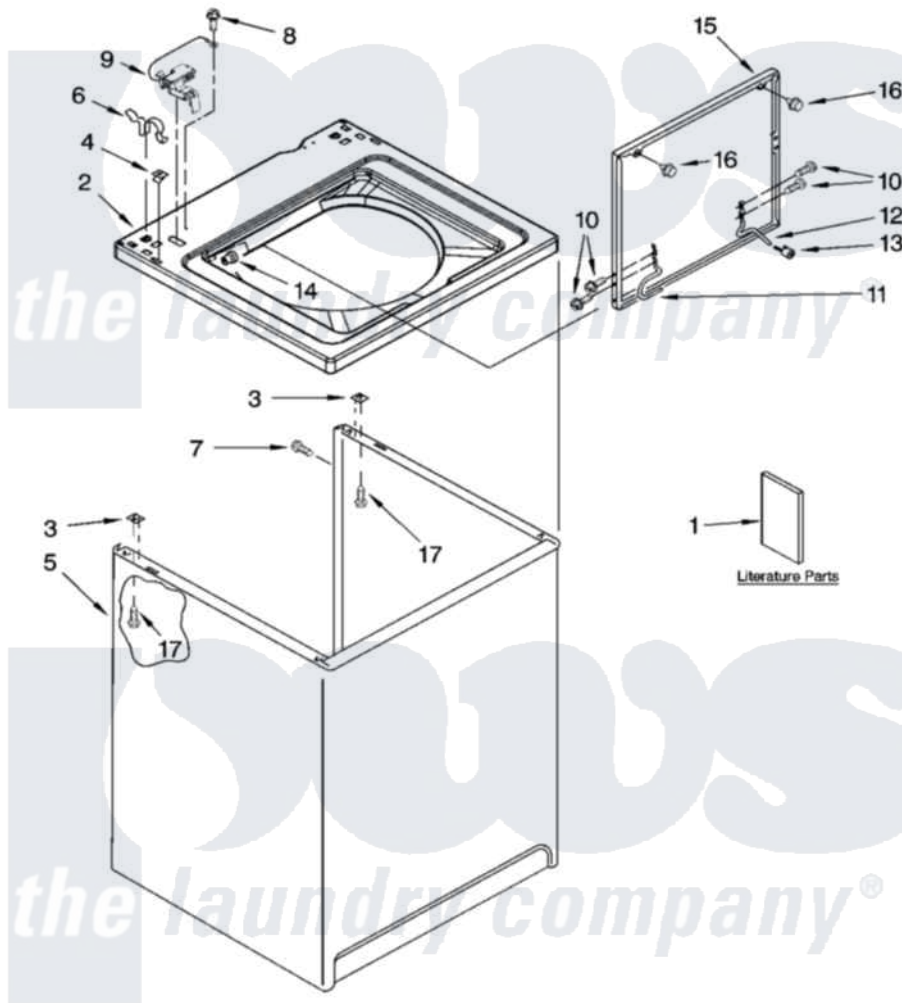

# Whirlpool RTW4240SQ0 01 - TOP AND CABINET PARTS

## TOP AND CABINET PARTS

For Model: RTW4240SQ0  
(White)

AUTOMATIC  
WASHER

9-06 Litho in U.S.A. (drd)

1

Part No. 8181381

Whirlpool [Residential Whirlpool RTW4240SQ0 Washer Parts](#) Parts Diagram 01 - TOP AND CABINET PARTS

[Click on the part number to view part](#)

Item	Original Part Number	Replaced By	Status	Part Description
1	<a href="#">W10044800</a>			Installation Instructions
"	3957877		Not Available	FEATURE SHEET
"	3955885		Not Available	Use & Care Guide
"	W10023580		Not Available	Energy Guide
"	8578915		Not Available	Wiring Diagram
2	<a href="#">8318068</a>			Top
3	62750			Spacer, Cabinet To Top (4)
4	<a href="#">357213</a>			Nut, Push-In
5	<a href="#">63424</a>			Cabinet
6	<a href="#">62780</a>			Clip, Top And Cabinet And Rear Panel
7	3357011	<a href="#">308685</a>		Side Trim )
8	<a href="#">3351614</a>			Screw, Gearcase Cover Mounting
9	<a href="#">8318084</a>			Switch, Lid
10	3351355	<a href="#">W10119828</a>		Screw, Lid Hinge Mounting
11	<a href="#">8318088</a>			Hinge, Lid

12	<a href="#">54583</a>		Hinge, Lid
13	<a href="#">19119</a>		Bumper, Lid Hinge
14	<a href="#">21258</a>		Bearing, Lid Hinge
15	8580061	<a href="#">W1019385Z</a>	Lid
16	<a href="#">9724509</a>		Bumper, Lid
17	<a href="#">3390631</a>		Screw, 10-16 X 3/8