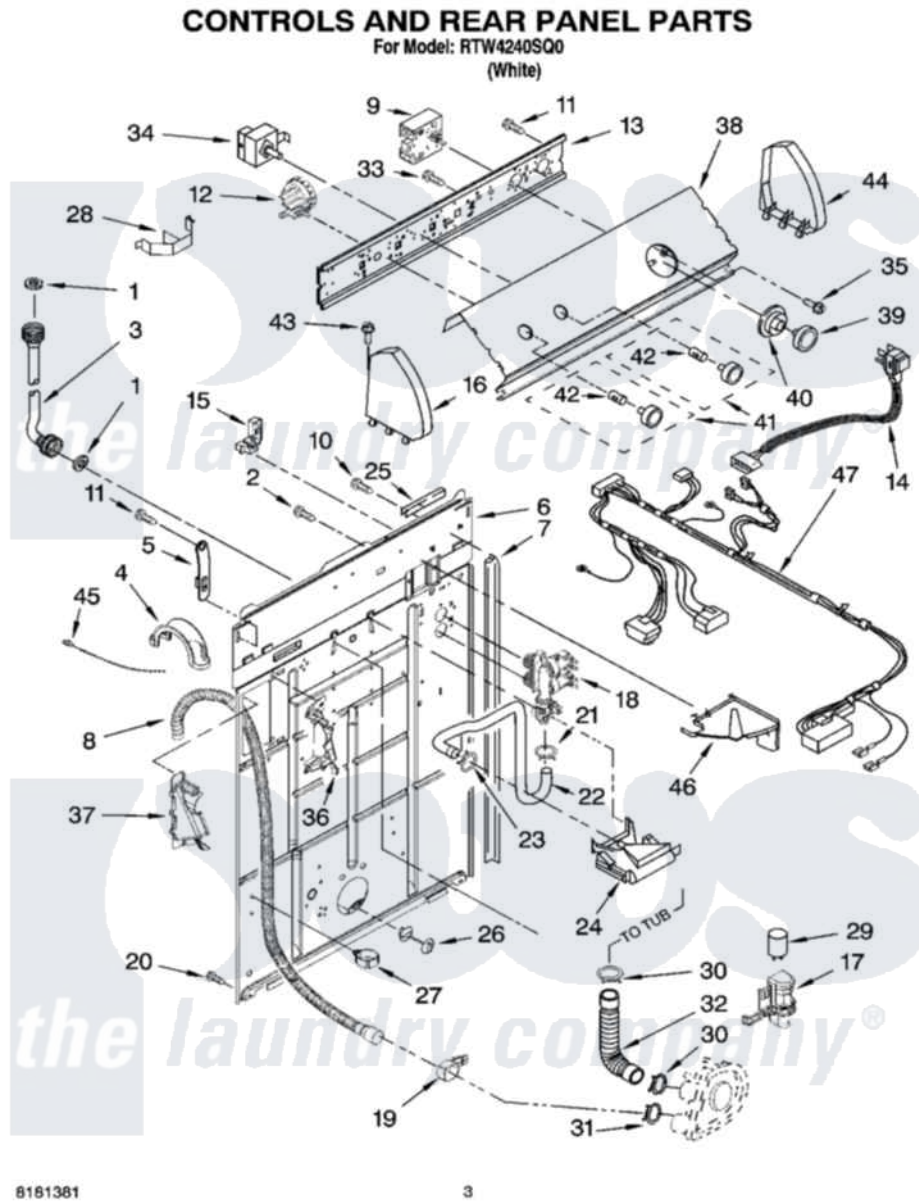

Whirlpool RTW4240SQ0 02 - CONTROLS AND REAR PANEL PARTS

Whirlpool Residential Whirlpool RTW4240SQ0 Washer Parts Parts Diagram 02 - CONTROLS AND REAR PANEL PARTS

Click on the part number to view part

Item	Original Part Number	Replaced By	Status	Part Description
1	3976300	16123		Washer Inlet-Hose Miscellaneous Parts Must be Ordered Separately.
2	9740848			Screw, Mixing Valve Mounting
3	8571377	89503		Hose-Inlet
"	8571378	89503		Hose-Inlet
4	8577378			U-Bend, Drain Hose
5	8568314			Strap, Console
6	8318015			Panel, Rear
7	62747			Pad, Rear Panel
8	8559373	W10096921		Drain Hose Assembly
9	8546681			Timer, Control
10	3351614			Screw, Gearcase Cover Mounting
11	90767			Screw, 8A X 3/8 HeX Washer Head Tapping
12	8577845	W10339334		Switch-WL

13	3948608		Bracket, Control
14	8578842	285800	Cord-Power
15	3952821	285777	Relief-Str
16	8274437	279960	Endcap
17	8318046		Clip, Capacitor
18	8578340		Valve, Water Inlet W/Bi-Metal
19	8541668		Clamp, Hose
20	62863	3390631	Screw, 10-16 X 3/8
21	301958	596669	Clamp, Manifold
22	8317974	8317926	Hose, Vacuum Break
23	370450	596669	Clamp, Manifold
24	387606	3360977	Break-Vac
25	303294	3367669	Protector, Edge
26	8519200		Support, Rear Panel
27	8541667		Clamp, Hose
28	8055003		Clip, Harness And Pressure Switch
29	357021	8572717	Capacitor, Motor Start
30	3363366	616099	Clamp
31	8317496	285655	Clamp, Hose
32	3951449	285871	Hose
33	3400073		Screw, Ground
34	8578337		Switch, Water Temperature
35	3400818		Screw, Timer Mounting
36	8541669		Bucket, Drain Hose
37	8541658		Bucket, Drain Hose
38	3957004		Panel, Console
39	8538949		Knob, Timer
40	8538955		Dial, Timer
41	8538957		Knob, Control
42	8536939		Clip, Knob
43	388326		Screw, 8-18 X 1.25
44	8274434	279960	Endcap
45	3347868	W10339879	Tie, Cable
46	8539874		Shield, Suds
47	3958095		Harness, Wiring