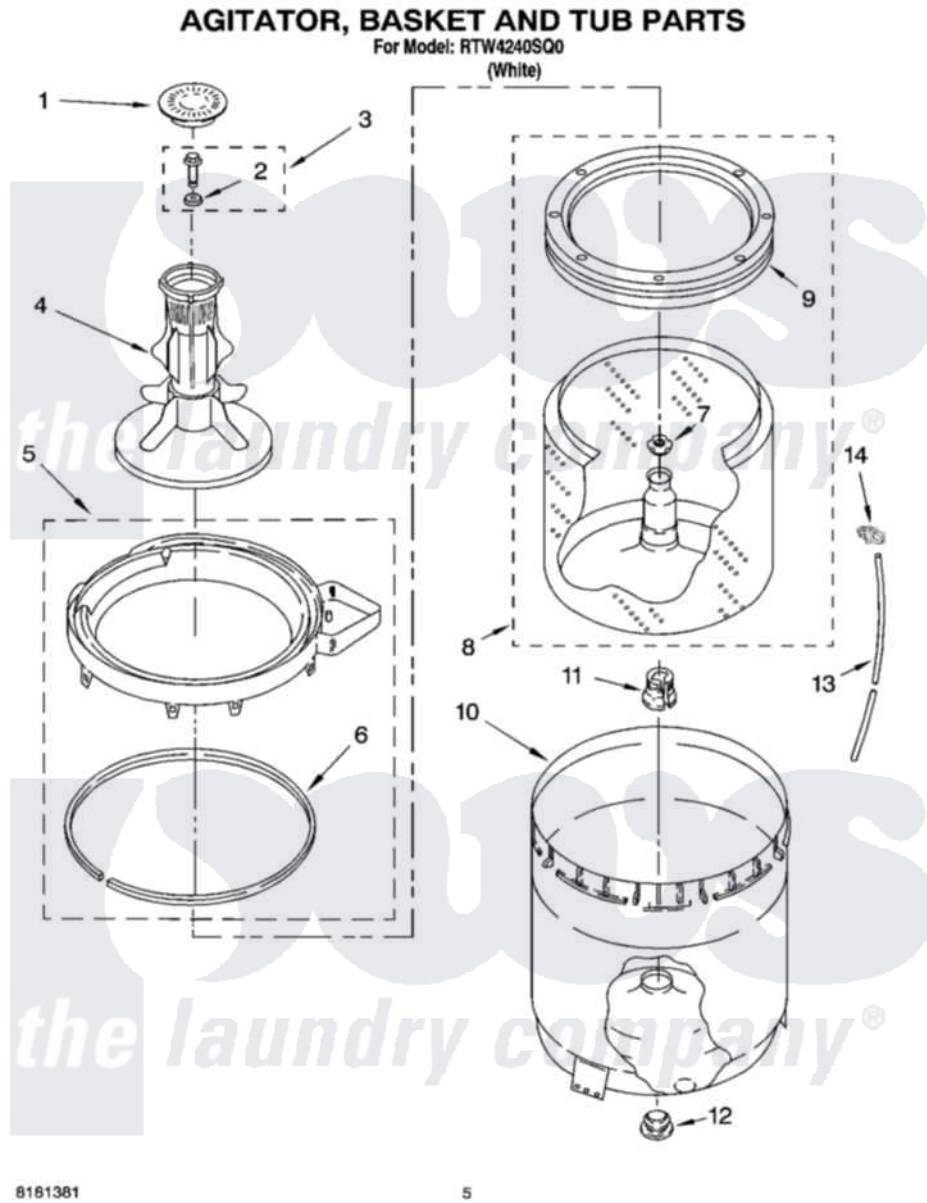

Whirlpool RTW4240SQ0 03 - AGITATOR, BASKET AND TUB PARTS

8161381

5

Whirlpool Residential Whirlpool RTW4240SQ0 Washer Parts Parts Diagram 03 - AGITATOR, BASKET AND TUB PARTS

[Click on the part number to view part](#)

Item	Original Part Number	Replaced By	Status	Part Description
1	3352483			Cap, Agitator
2	3949550			Washer
3	358237			Screw And Washer
4	63377			Agitator
5	8528150	W10445870		Ring-Tub
6	3976308			Gasket, Tub Ring
7	21366			Nut, Spanner
8	8526017	W10389329		Clothes Container, Assembly
9	8519788	387240		Ring, Balance
10	63849			Strain Relief, Power Cord
11	389140			Tub Block, Basket Drive
12	383727			Gasket, Centerpod
13	3347780	353244		Hose, Pressure Switch
14	2219077			Clip, Pressure Switch Hose