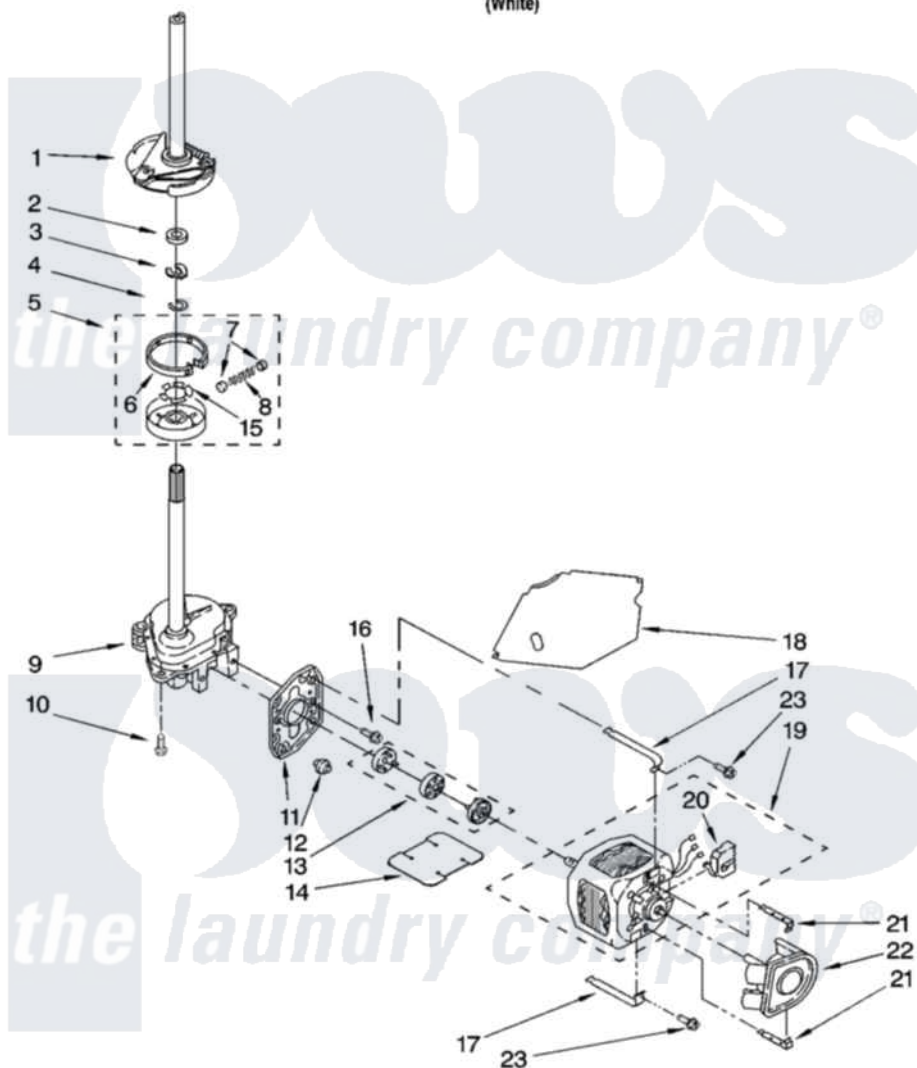

Whirlpool RTW4240SQ0 04 - BRAKE, CLUTCH, GEARCASE, MOTOR AND PUMP PARTS

BRAKE, CLUTCH, GEARCASE, MOTOR AND PUMP PARTS

For Model: RTW4240SQ0

(White)

8181381

7

Whirlpool [Residential Whirlpool RTW4240SQ0 Washer Parts](#) Parts Diagram 04 - BRAKE, CLUTCH, GEARCASE, MOTOR AND PUMP PARTS

[Click on the part number to view part](#)

Item	Original Part Number	Replaced By	Status	Part Description
1	388952	285792		Basketdrive
2	63292			Washer, Spin Tube Thrust
3	62697	W10080230		Ring, Spin Tube Support
4	63283	285353		Ring
5	3951311	285785		Clutch
6	3951308	285790		Lining
7	62646			Cap, Clutch Spring
8	3946792			Spring And Damper Assembly
9	3360630	3360629		Gearcase
10	3357334	3400516		Screw Anti-Rattle
11	62611			Plate, Motor Mount To Gearcase
12	62691			Grommet, Motor
13	285753	285753A		Coupling
14	3946532			Shield, Motor

15	3355454		Clip, Main Drive
16	3400516		Screw Anti-Rattle
17	3349637	W10086010	Retainer, Motor
18	3362089		Shield, Tub To Motor
19	8528158	661600	Motor, Main Drive
20	3952056		Switch, Main Drive Motor
21	8546127		Retainer, Pump
22	3363394		Pump
23	3387485	273556	Screw, 10-16 X 5/8