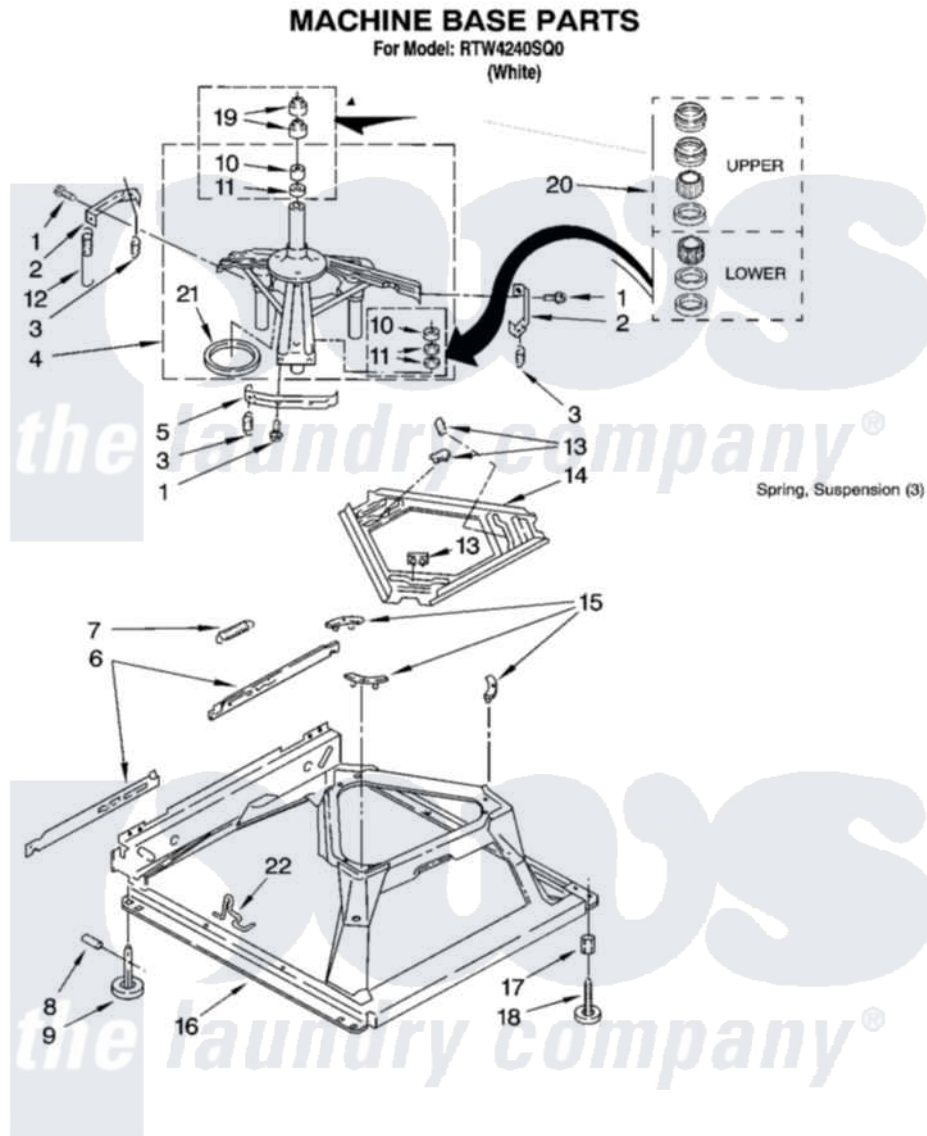

# Whirlpool RTW4240SQ0 05 - MACHINE BASE PARTS

8

8181381

[Whirlpool Residential Whirlpool RTW4240SQ0 Washer Parts](#) Parts Diagram 05 - MACHINE BASE PARTS  
Click on the part number to view part

Item	Original Part Number	Replaced By	Status	Part Description
1	<a href="#">3400076</a>			Screw, Bracket Mounting
2	<a href="#">64067</a>			Bracket, Spring Outer
3	<a href="#">63907</a>			Spring, Suspension
4	8575214	<a href="#">280184</a>		Support
5	<a href="#">64065</a>			Bracket, Spring Outer
6	<a href="#">63466</a>			Link, Leveling Mechanism
7	62597	<a href="#">8316845</a>		Spring
8	<a href="#">62837</a>			Pin, Knurled
9	62596	<a href="#">285244</a>		Feet-Leveling
10	<a href="#">8546455</a>			Bearing, Centerpost
11	357409	<a href="#">359449</a>		Seal, Agitator Shaft
12	8534035	<a href="#">285901</a>		Spring
13	62568	<a href="#">285219</a>		Pad
14	<a href="#">3946509</a>			Plate, Suspension
15	3363660	<a href="#">285744</a>		Pad
16	3946512	<a href="#">285771</a>		Base

17	<a href="#">3359452</a>	Nut, Lock
18	<a href="#">W10001130</a>	Foot, Leveling
19	<a href="#">8577376</a>	Seal, Centerpost
20	<a href="#">285203</a>	Centerpost Bearing Kit
21	<a href="#">63134</a>	Ring, Sound Deadening
22	63806	<a href="#">W10145155</a> Retainer, Suspension Spring