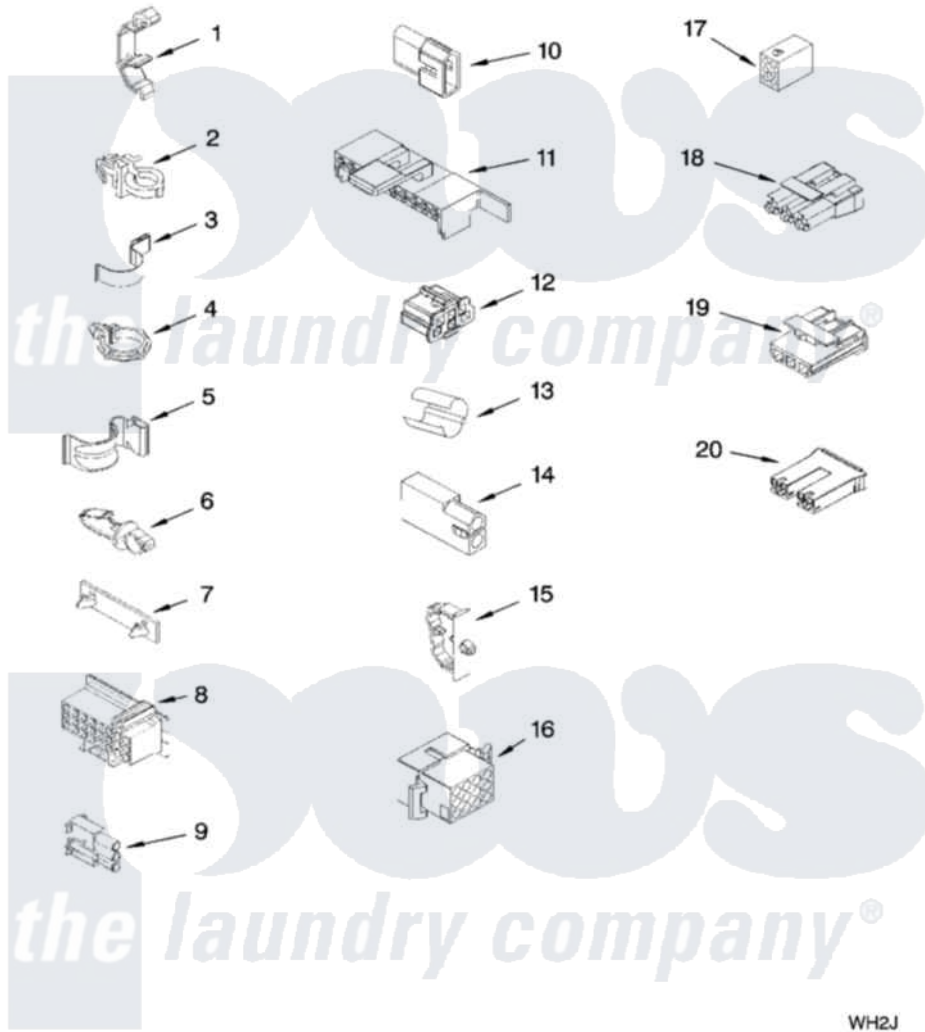

# Whirlpool RTW4240SQ0 06 - WIRING HARNESS PARTS

## WIRING HARNESS PARTS

For Model: RTW4240SQ0  
(White)

8161361

9

WH2J

Whirlpool [Residential Whirlpool RTW4240SQ0 Washer Parts](#) Parts Diagram 06 - WIRING HARNESS PARTS  
Click on the part number to view part

Item	Original Part Number	Replaced By	Status	Part Description
1	<a href="#">3349557</a>			Retainer, Harness
2	388498		Not Available	Clip, Harness
3	3347812	<a href="#">8528351</a>		Clip
4	3352501	<a href="#">8559320</a>		Restraint, Hose
5	<a href="#">90016</a>			Clip, Pressure Switch Hose
6	3390496	<a href="#">8281256</a>		Clip, Harness
7	<a href="#">389379</a>			Retainer, Side To Feature Panel
8	<a href="#">3948614</a>			Disconnect Block
"	<a href="#">352089</a>			Timer, Block Disconnect
9	<a href="#">62889</a>			Receptacle, Terminal
10	<a href="#">353424</a>			Plug, Terminal
11	<a href="#">62505</a>			Block, Disconnect
12	<a href="#">3347243</a>			Block, Disconnect
13	<a href="#">63523</a>			Harness, Protector
14	<a href="#">717252</a>			Receptacle, Terminal
15	<a href="#">3352944</a>			Clip, Harness

16	3390423		Not Available	Block, Disconnect (12-Way) (Timer) (Use Term. 94613)
17	3347730		Not Available	Receptacle, (6-Way) (Use Term. 94613)
18	3948617	<a href="#">2172937</a>		Connector
19	<a href="#">3360056</a>			Connector
20	<a href="#">3354925</a>			Block, Connector
"	<a href="#">3354926</a>			Block, Connector