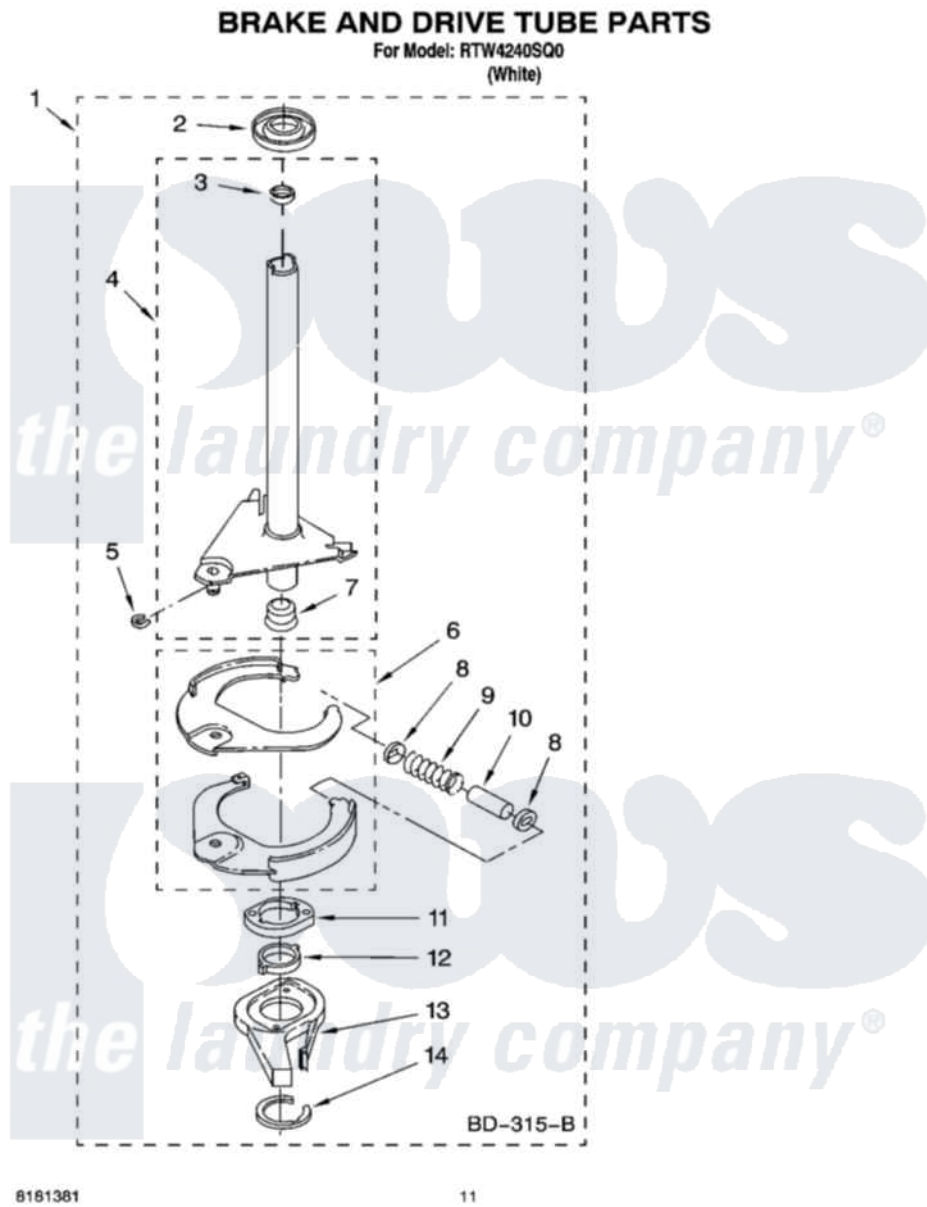

Whirlpool RTW4240SQ0 07 - BRAKE AND DRIVE TUBE PARTS

8161381

11

Whirlpool [Residential Whirlpool RTW4240SQ0 Washer Parts](#) Parts Diagram 07 - BRAKE AND DRIVE TUBE PARTS
Click on the part number to view part

Item	Original Part Number	Replaced By	Status	Part Description
1	388952	285792		Basketdrive
2	62658			Ring, Thrust
3	356427			Seal, Spin Pinion
4	64027	64208		Tube-Spin
5	64035	W10083190		Ring, Retaining
6	64232	285438		Shoe-Brake
7	62703	8546462		"T" Bearing, Spin Tube
8	3353956	285658		Sleeve
9	387806		Not Available	Spring, Brake
10	3355360	285658		Sleeve
11	661516	8546461		Cam, Brake Release
12	63022			Sleeve, Cam
13	64194	285790		Lining
14	90368	W10083200		Ring, Retaining
"	BLANK		Not Available	Following Parts Not Illustrated
"	285208			Lubricant