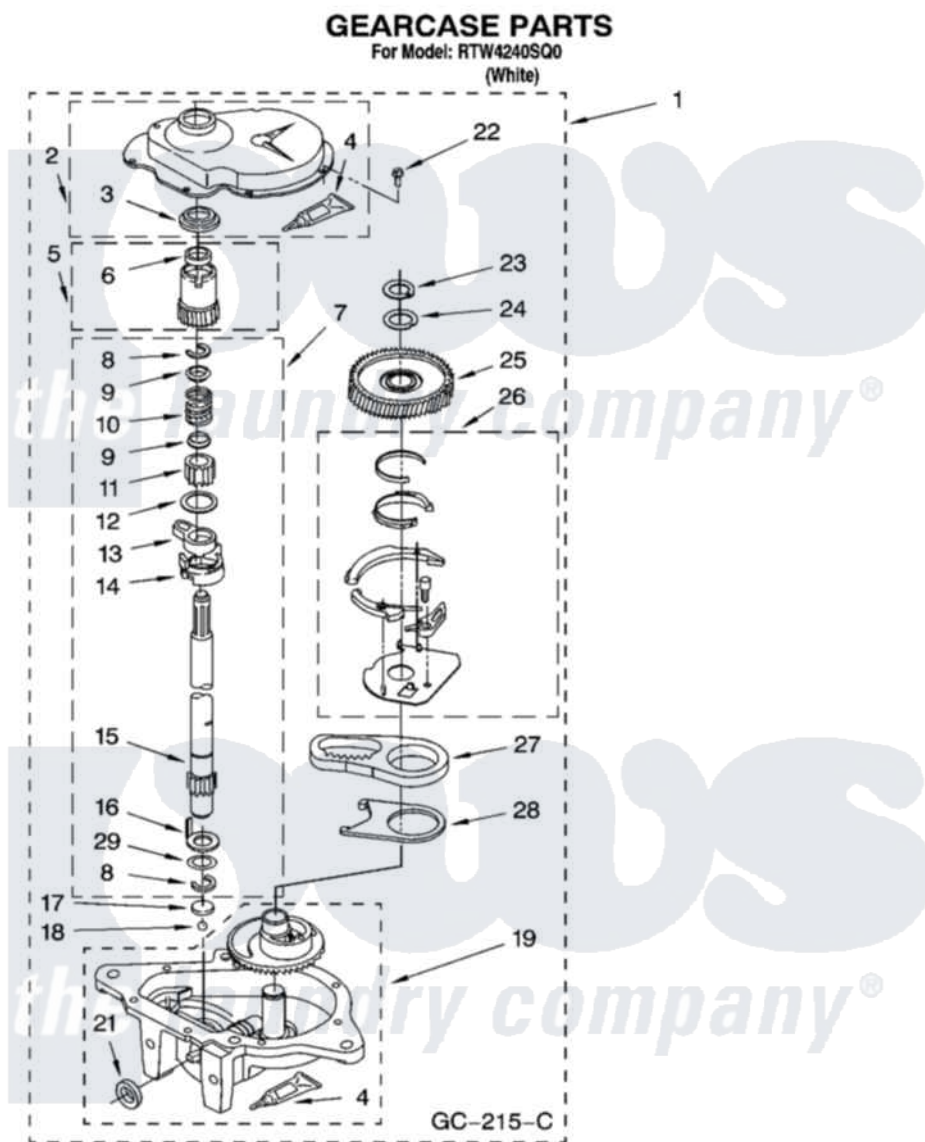

Whirlpool RTW4240SQ0 08 - GEARCASE PARTS, OPTIONAL PARTS (NOT INCLUDED)

12

8181381

Whirlpool Residential Whirlpool RTW4240SQ0 Washer Parts Parts Diagram 08 - GEARCASE PARTS, OPTIONAL PARTS (NOT INCLUDED)

Click on the part number to view part

| Item | Original Part Number    | Replaced By             | Status        | Part Description      |
|------|-------------------------|-------------------------|---------------|-----------------------|
| 1    | 3360630                 | <a href="#">3360629</a> |               | Gearcase              |
| 2    | <a href="#">285202</a>  |                         |               | Cover, Gearcase       |
| 3    | <a href="#">3349985</a> |                         |               | Seal, Gearcase Cover  |
| 4    | <a href="#">285195</a>  |                         |               | Sealer Sealer, Gasket |
| 5    | 63320                   | <a href="#">285362</a>  |               | Gear and Pinion       |
| 6    | <a href="#">356427</a>  |                         |               | Seal, Spin Pinion     |
| 7    | <a href="#">389387</a>  |                         |               | Shaft, Agitator       |
| 8    | 90369                   |                         | Not Available | Ring, Retaining (2)   |
| 9    | <a href="#">62677</a>   |                         |               | Retainer, Spring      |
| 10   | <a href="#">62676</a>   |                         |               | Spring, Agitator      |
| 11   | 63273                   | <a href="#">285509</a>  |               | Shaft, Agitator       |
| 12   | <a href="#">62619</a>   |                         |               | Washer, Agitator Gear |
| 13   | 62580                   | <a href="#">285206</a>  |               | Cam-Agitator          |
| 14   | 62581                   | <a href="#">285206</a>  |               | Cam-Agitator          |
| 15   | <a href="#">285509</a>  |                         |               | Shaft, Agitator       |