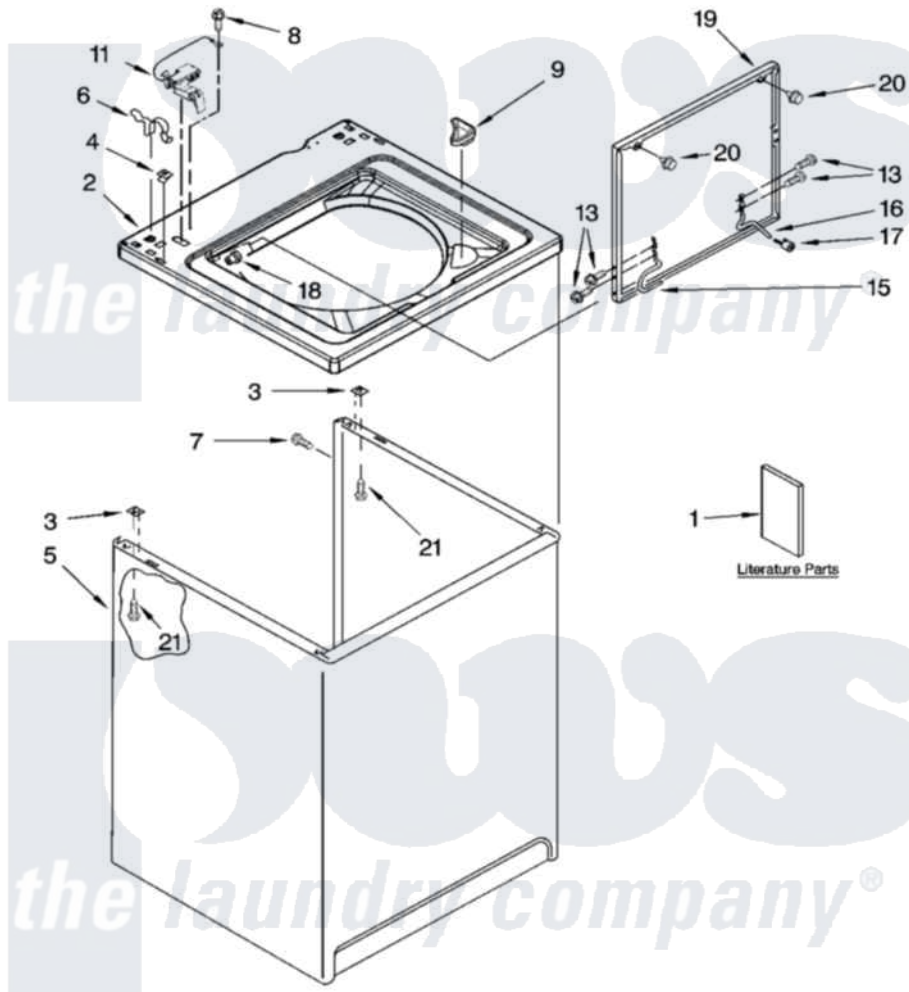

Whirlpool RTW4300SQ0 01 - TOP AND CABINET PARTS

TOP AND CABINET PARTS

For Model: RTW4300SQ0
(Designer White)

AUTOMATIC
WASHER

5-06 Litho in U.S.A. (cre)

1

Part No. 8181303

Whirlpool [Residential Whirlpool RTW4300SQ0 Washer Parts](#) Parts Diagram 01 - TOP AND CABINET PARTS
Click on the part number to view part

Item	Original Part Number	Replaced By	Status	Part Description
1	W10044800			Installation Instructions
"	3957877		Not Available	FEATURE SHEET
"	3955885		Not Available	Use & Care Guide
"	W10023680		Not Available	Energy Guide
"	8578912		Not Available	Wiring Diagram
2	8318064			Top
3	62750			Spacer, Cabinet To Top (4)
4	357213			Nut, Push-In
5	63424			Cabinet
6	62780			Clip, Top And Cabinet And Rear Panel
7	3357011	308685		Side Trim)
8	3351614			Screw, Gearcase Cover Mounting
9	3362952			Dispenser, Bleach
11	8318084			Switch, Lid
13	3351355	W10119828		Screw, Lid Hinge Mounting

15	8318088	Hinge, Lid
16	54583	Hinge, Lid
17	19119	Bumper, Lid Hinge
18	21258	Bearing, Lid Hinge
19	8580061	W10193857 Lid
20	9724509	Bumper, Lid
21	3390631	Screw, 10-16 X 3/8