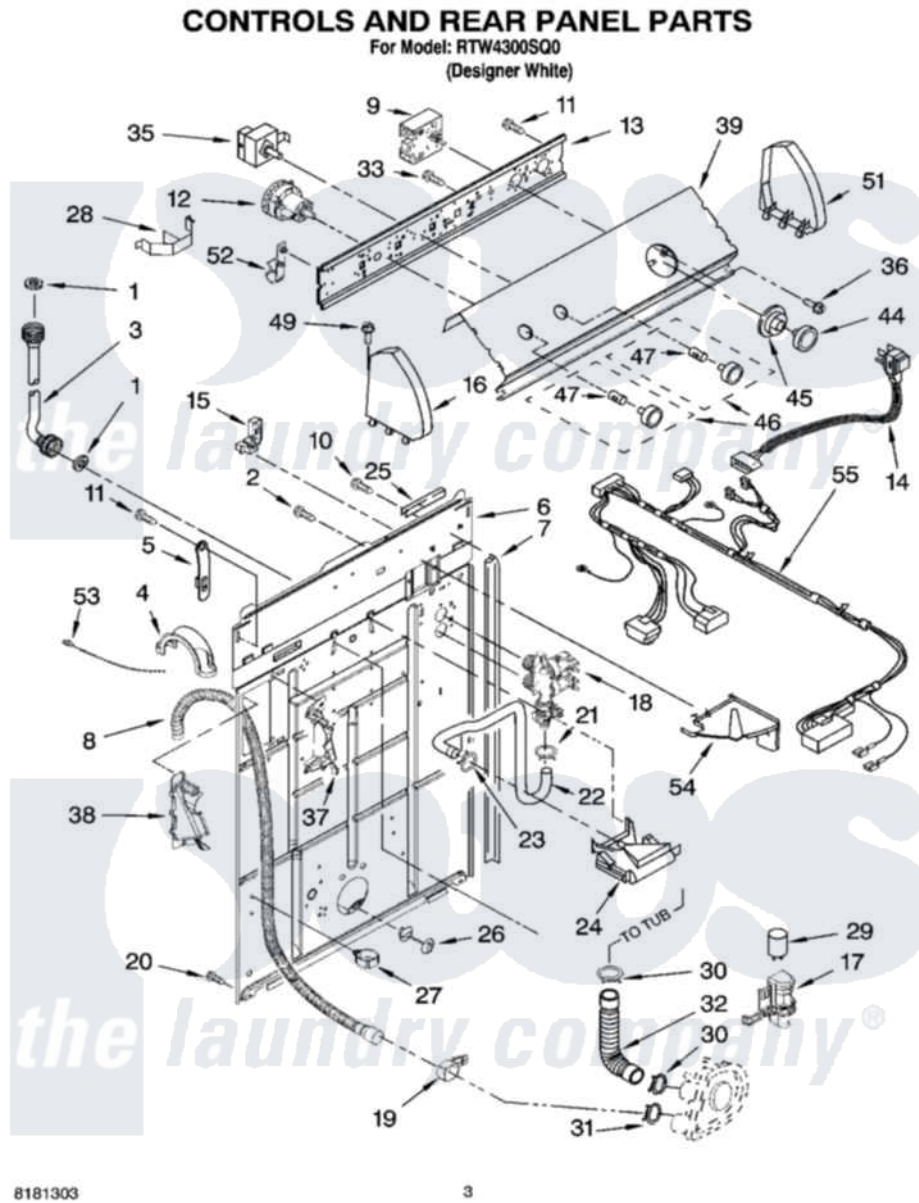

Whirlpool RTW4300SQ0 02 - CONTROLS AND REAR PANEL PARTS

Whirlpool Residential Whirlpool RTW4300SQ0 Washer Parts Parts Diagram 02 - CONTROLS AND REAR PANEL PARTS

[Click on the part number to view part](#)

Item	Original Part Number	Replaced By	Status	Part Description
1	3976300	16123		Washer Inlet-Hose Miscellaneous Parts Must be Ordered Separately.
2	9740848			Screw, Mixing Valve Mounting
3	8571377	89503		Hose-Inlet
"	8571378	89503		Hose-Inlet
4	8577378			U-Bend, Drain Hose
5	8568314			Strap, Console
6	8318015			Panel, Rear
7	62747			Pad, Rear Panel
8	8559373	W10096921		Drain Hose Assembly
9	8572976			Timer, Control
10	3351614			Screw, Gearcase Cover Mounting
11	90767			Screw, 8A X 3/8 HeX Washer Head Tapping
12	8577845	W10339334		Switch-WL

13	3948608		Bracket, Control
14	3956162	285800	Cord-Power
15	3952821	285777	Relief-Str
16	8274437	279960	Endcap
17	8318046		Clip, Capacitor
18	8578341		Valve, Water Inlet W/Bi-Metal
19	8541668		Clamp, Hose
20	62863	3390631	Screw, 10-16 X 3/8
21	301958	596669	Clamp, Manifold
22	8317974	8317926	Hose, Vacuum Break
23	370450	596669	Clamp, Manifold
24	387606	3360977	Break-Vac
25	303294	3367669	Protector, Edge
26	8519200		Support, Rear Panel
27	8541667		Clamp, Hose
28	8055003		Clip, Harness And Pressure Switch
29	8572717		Capacitor, Motor Start
30	3363366	616099	Clamp
31	8317496	285655	Clamp, Hose
32	3951449	285871	Hose
33	3400073		Screw, Ground
35	8578337		Switch, Water Temperature
36	3400818		Screw, Timer Mounting
37	8541669		Bucket, Drain Hose
38	8541658		Bucket, Drain Hose
39	3956994		Panel, Console
44	8538949		Knob, Timer
45	8538955		Dial, Timer
46	8538957		Knob, Control
47	8536939		Clip, Knob
49	388326		Screw, 8-18 X 1.25
51	8274434	279960	Endcap
52	8317975		Restraint, Harness
53	3347868	W10339879	Tie, Cable
54	8539874		Shield, Suds
55	3958082		Harness, Wiring