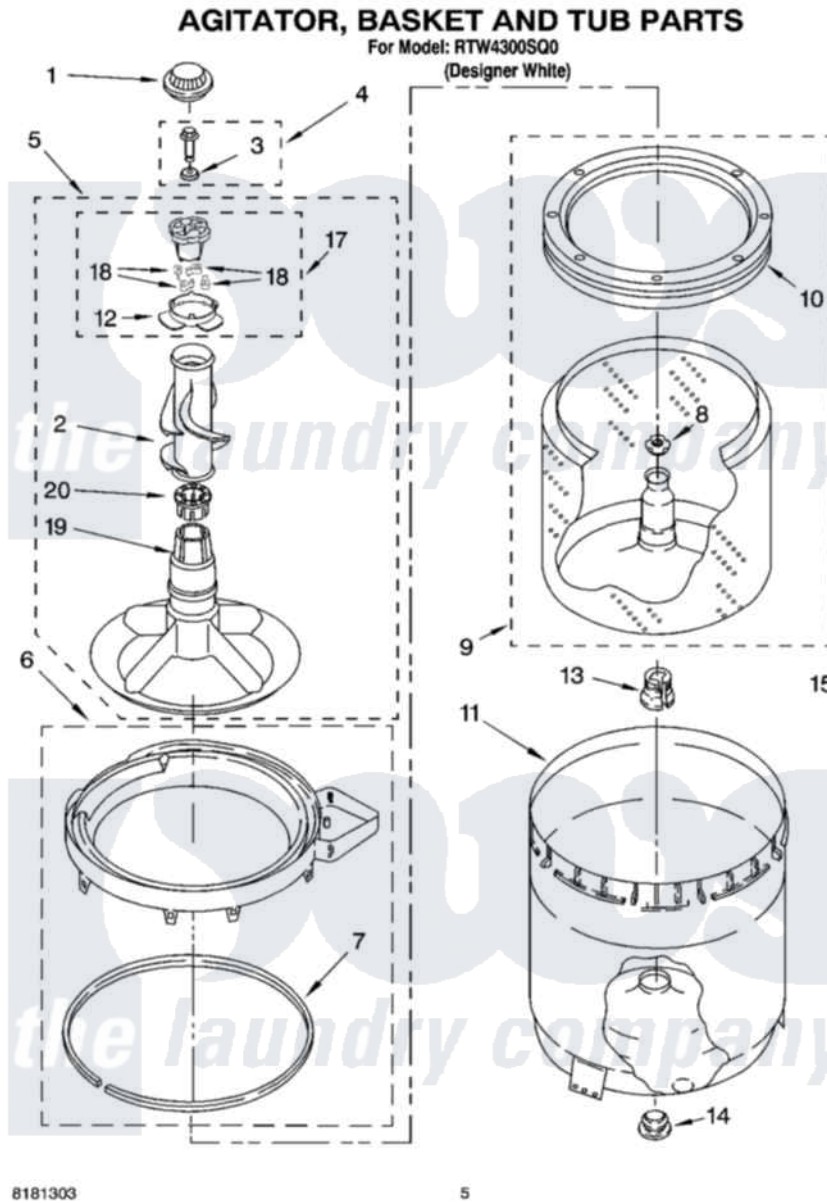

Whirlpool RTW4300SQ0 03 - AGITATOR, BASKET AND TUB PARTS

Whirlpool Residential Whirlpool RTW4300SQ0 Washer Parts Parts Diagram 03 - AGITATOR, BASKET AND TUB PARTS

[Click on the part number to view part](#)

Item	Original Part Number	Replaced By	Status	Part Description
1	3355758			Cap, Agitator
2	3363003			Mover, Clothes
3	3949550			Washer
4	358237			Screw And Washer
5	3946501			Agitator, Assembly
6	8528150	W10445870		Ring-Tub
7	3976308			Gasket, Tub Ring
8	21366			Nut, Spanner
9	8526017	W10389329		Clothes Container, Assembly
10	8519788	387240		Ring, Balance
11	63849			Strain Relief, Power Cord
12	3363661			Bearing, Driven Cam
13	389140			Tub Block, Basket Drive
14	383727			Gasket, Centerpodt
15	3347780	353244		Hose, Pressure Switch
16	2219077			Clip, Pressure Switch Hose