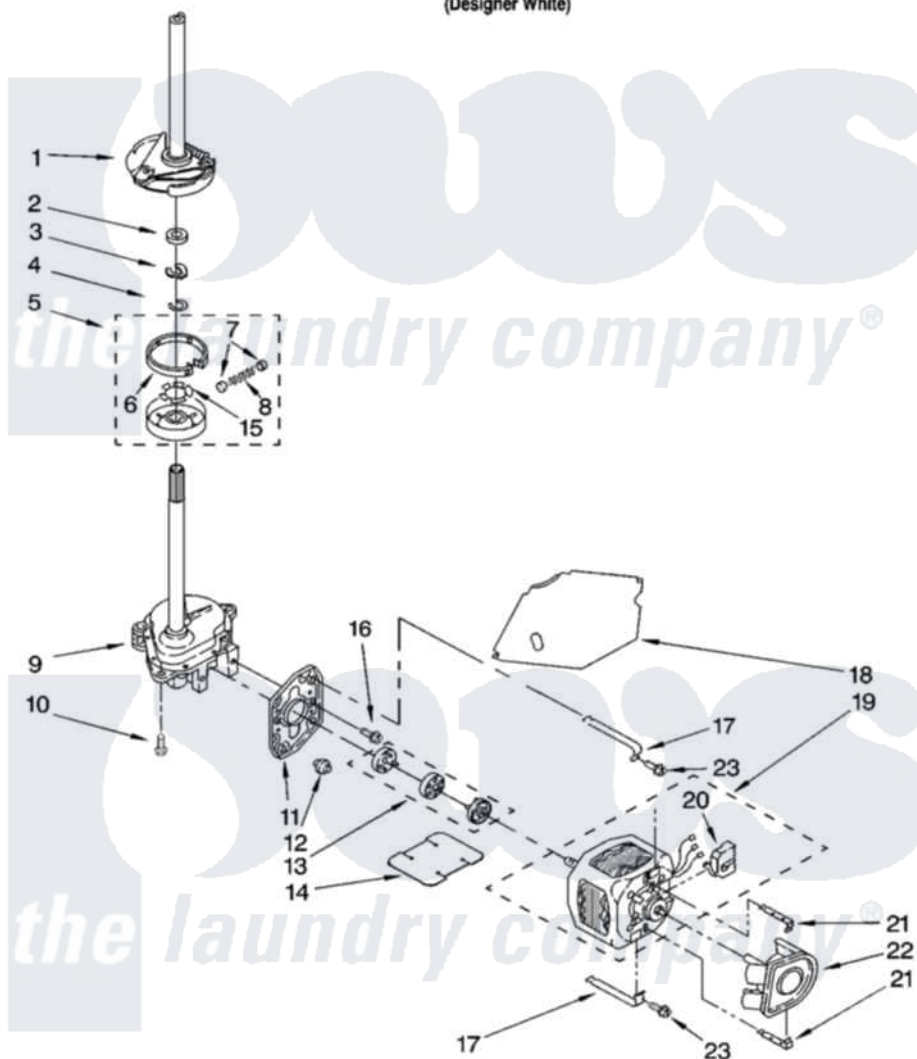

# Whirlpool RTW4300SQ0 04 - BRAKE, CLUTCH, GEARCASE, MOTOR AND PUMP PARTS

## BRAKE, CLUTCH, GEARCASE, MOTOR AND PUMP PARTS

For Model: RTW4300SQ0  
(Designer White)

8181303

7

Whirlpool [Residential Whirlpool RTW4300SQ0 Washer Parts](#) Parts Diagram 04 - BRAKE, CLUTCH, GEARCASE, MOTOR AND PUMP PARTS  
Click on the part number to view part

Item	Original Part Number	Replaced By	Status	Part Description
1	388952	<a href="#">285792</a>		Basketdrive
2	<a href="#">63292</a>			Washer, Spin Tube Thrust
3	62697	<a href="#">W10080230</a>		Ring, Spin Tube Support
4	63283	<a href="#">285353</a>		Ring
5	3951311	<a href="#">285785</a>		Clutch
6	3951308	<a href="#">285790</a>		Lining
7	<a href="#">62646</a>			Cap, Clutch Spring
8	<a href="#">3946792</a>			Spring And Damper Assembly
9	3360630	<a href="#">3360629</a>		Gearcase
10	3357334	<a href="#">3400516</a>		Screw Anti-Rattle
11	<a href="#">62611</a>			Plate, Motor Mount To Gearcase
12	<a href="#">62691</a>			Grommet, Motor
13	8559748	<a href="#">285753A</a>		Coupling
14	<a href="#">3946532</a>			Shield, Motor

15	<a href="#">3355454</a>		Clip, Main Drive
16	<a href="#">3400516</a>		Screw Anti-Rattle
17	3349637	<a href="#">W10086010</a>	Retainer, Motor
18	<a href="#">3362089</a>		Shield, Tub To Motor
19	8528158	<a href="#">661600</a>	Motor, Main Drive
20	<a href="#">3952056</a>		Switch, Main Drive Motor
21	<a href="#">8546127</a>		Retainer, Pump
22	<a href="#">3363394</a>		Pump
23	3387485	<a href="#">273556</a>	Screw, 10-16 X 5/8