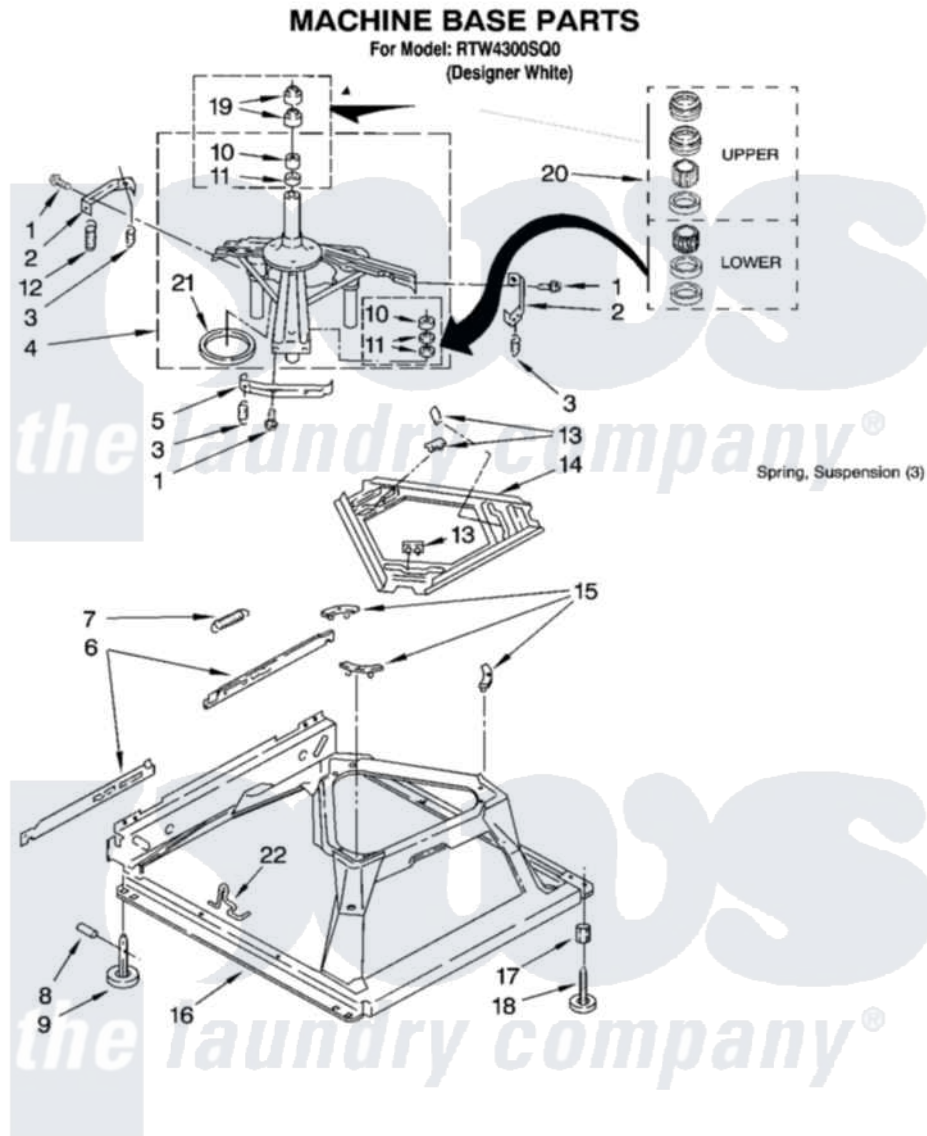

Whirlpool RTW4300SQ0 05 - MACHINE BASE PARTS

8

8181303

[Whirlpool Residential Whirlpool RTW4300SQ0 Washer Parts](#) Parts Diagram 05 - MACHINE BASE PARTS
Click on the part number to view part

Item	Original Part Number	Replaced By	Status	Part Description
1	3400076			Screw, Bracket Mounting
2	64067			Bracket, Spring Outer
3	63907			Spring, Suspension
4	8575214	280184		Support
5	64065			Bracket, Spring Outer
6	63466			Link, Leveling Mechanism
7	62597	8316845		Spring
8	62837			Pin, Knurled
9	62596	285244		Feet-Leveling
10	8546455			Bearing, Centerpost
11	357409	359449		Seal, Agitator Shaft
12	8534035	285901		Spring
13	62568	285219		Pad
14	3946509			Plate, Suspension
15	3363660	285744		Pad
16	3946512	285771		Base

17	3359452		Nut, Lock
18	389102	W10001130	Foot, Leveling
19	8577376		Seal, Centerpost
20	285203		Centerpost Bearing Kit
21	63134		Ring, Sound Deadening
22	63806	W10145155	Retainer, Suspension Spring