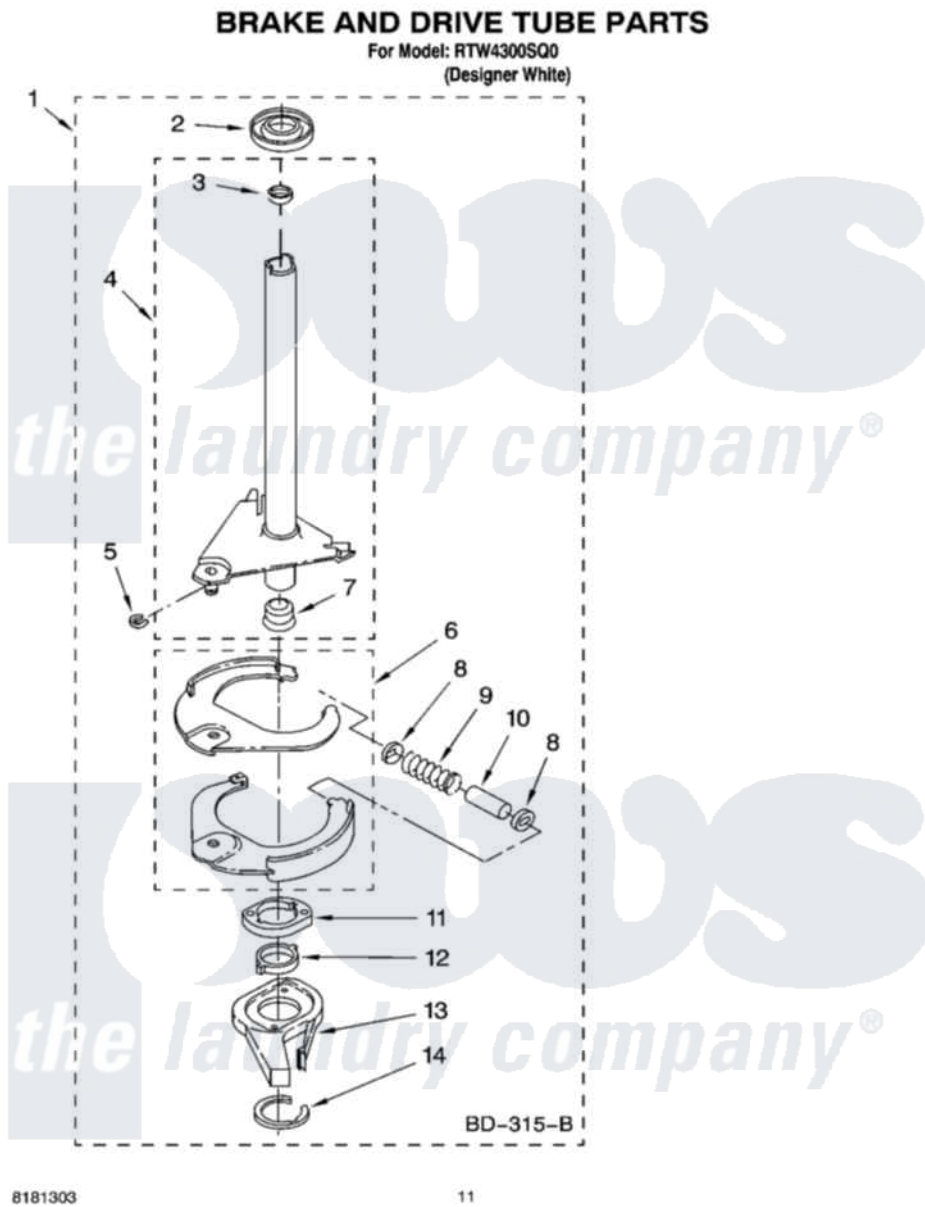

Whirlpool RTW4300SQ0 07 - BRAKE AND DRIVE TUBE PARTS

Whirlpool Residential Whirlpool RTW4300SQ0 Washer Parts Parts Diagram 07 - BRAKE AND DRIVE TUBE PARTS
Click on the part number to view part

Item	Original Part Number	Replaced By	Status	Part Description
1	388952	285792		Basketdrive
2	62658			Ring, Thrust
3	356427			Seal, Spin Pinion
4	64027	64208		Tube-Spin
5	64035	W10083190		Ring, Retaining
6	64232	285438		Shoe-Brake
7	62703	8546462		"T" Bearing, Spin Tube
8	3353956	285658		Sleeve
9	387806		Not Available	Spring, Brake
10	3355360	285658		Sleeve
11	661516	8546461		Cam, Brake Release
12	63022			Sleeve, Cam
13	64194	285790		Lining
14	90368	W10083200		Ring, Retaining
"	BLANK		Not Available	Following Parts Not Illustrated
"	285208			Lubricant