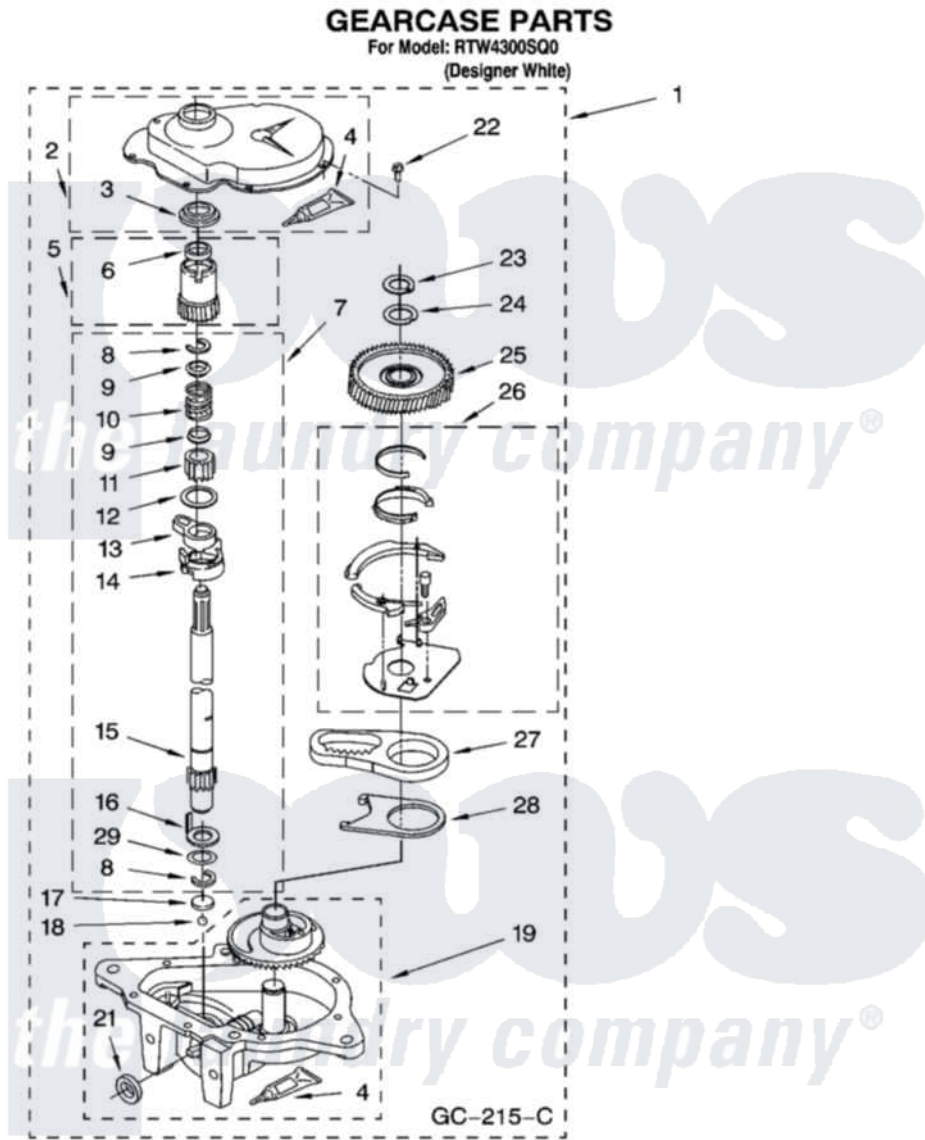

# Whirlpool RTW4300SQ 08 - GEARCASE PARTS

12

8181303

Whirlpool [Residential Whirlpool RTW4300SQ0 Washer Parts](#) Parts Diagram 08 - GEARCASE PARTS  
Click on the part number to view part

Item	Original Part Number	Replaced By	Status	Part Description
1	3360630	<a href="#">3360629</a>		Gearcase
2	<a href="#">285202</a>			Cover, Gearcase
3	<a href="#">3349985</a>			Seal, Gearcase Cover
4	<a href="#">285195</a>			Sealer Sealer, Gasket
5	63320	<a href="#">285362</a>		Gear and Pinion
6	<a href="#">356427</a>			Seal, Spin Pinion
7	<a href="#">389387</a>			Shaft, Agitator
8	90369		Not Available	Ring, Retaining (2)
9	<a href="#">62677</a>			Retainer, Spring
10	<a href="#">62676</a>			Spring, Agitator
11	63273	<a href="#">285509</a>		Shaft, Agitator
12	<a href="#">62619</a>			Washer, Agitator Gear
13	62580	<a href="#">285206</a>		Cam-Agitator
14	62581	<a href="#">285206</a>		Cam-Agitator
15	<a href="#">285509</a>			Shaft, Agitator
16	<a href="#">62618</a>			Washer, Cam Thrust

17	16018	<a href="#">285205</a>	Bearing
18	85529	<a href="#">285205</a>	Bearing
19	389230	<a href="#">285515</a>	Gearcase
21	<a href="#">285352</a>		Seal Kit, Thrust Plug
22	<a href="#">3351614</a>		Screw, Gearcase Cover Mounting
23	3362552	<a href="#">285765</a>	Ring-Retr
24	285735	<a href="#">285766</a>	Washer Kit, Thrust
25	62570	<a href="#">285362</a>	Gear and Pinon
26	388253	<a href="#">999516</a>	Shelf-Glas
27	3349296	<a href="#">8546456</a>	Rack, Connecting
28	<a href="#">62621</a>		Actuator, Shift
29	<a href="#">388815</a>		Washer, Intermediate 1 3976263 Miscellaneous Parts Bag 2 3976300 Washer, Inlet Hose 3 3366913 Clamp, Hose