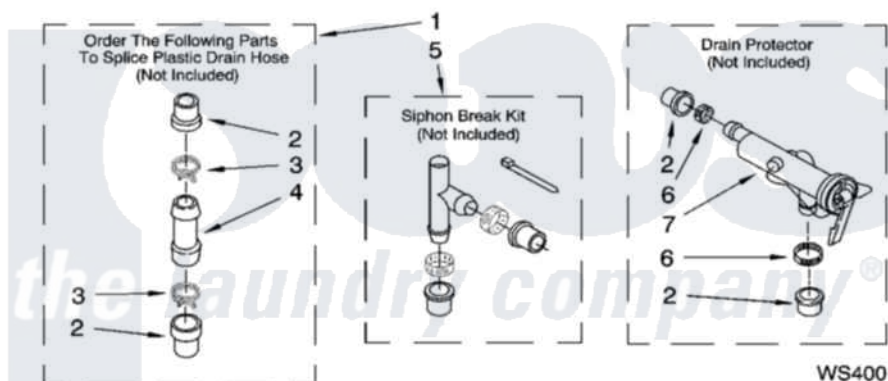

**Whirlpool RTW4300SQ 09 - WATER SYSTEM PARTS, OPTIONAL PARTS  
(NOT INCLUDED)**

**WATER SYSTEM PARTS**

For Model: RTW4300SQ0  
(Designer White)

8181303

13

Whirlpool [Residential Whirlpool RTW4300SQ0 Washer Parts](#) Parts Diagram 09 - WATER SYSTEM PARTS, OPTIONAL PARTS (NOT INCLUDED)

[Click on the part number to view part](#)

Item	Original Part Number	Replaced By	Status	Part Description
1	<a href="#">285442</a>			Water System Parts
2	<a href="#">285321</a>			Water System Parts
3	370447	<a href="#">285655</a>		Clamp, Hose
4	<a href="#">16272</a>			Connector, Straight
5	<a href="#">285320</a>			Water System Parts
6	65349	<a href="#">285655</a>		Clamp, Hose
7	<a href="#">367031</a>			Water System Parts
"	BLANK		Not Available	Order The Following Parts To Splice Plastic Drain Hose (Not Included) Siphon Break Kit (Not Included) Drain Protector (Not In
	<a href="#">72017</a>			Paint, Touch-Up
"	<a href="#">350938</a>			Paint, Pressurized Spray B
"	<a href="#">350930</a>			Paint, Pressurized Spray B
"	<a href="#">799344</a>			Paint, Touch-Up )