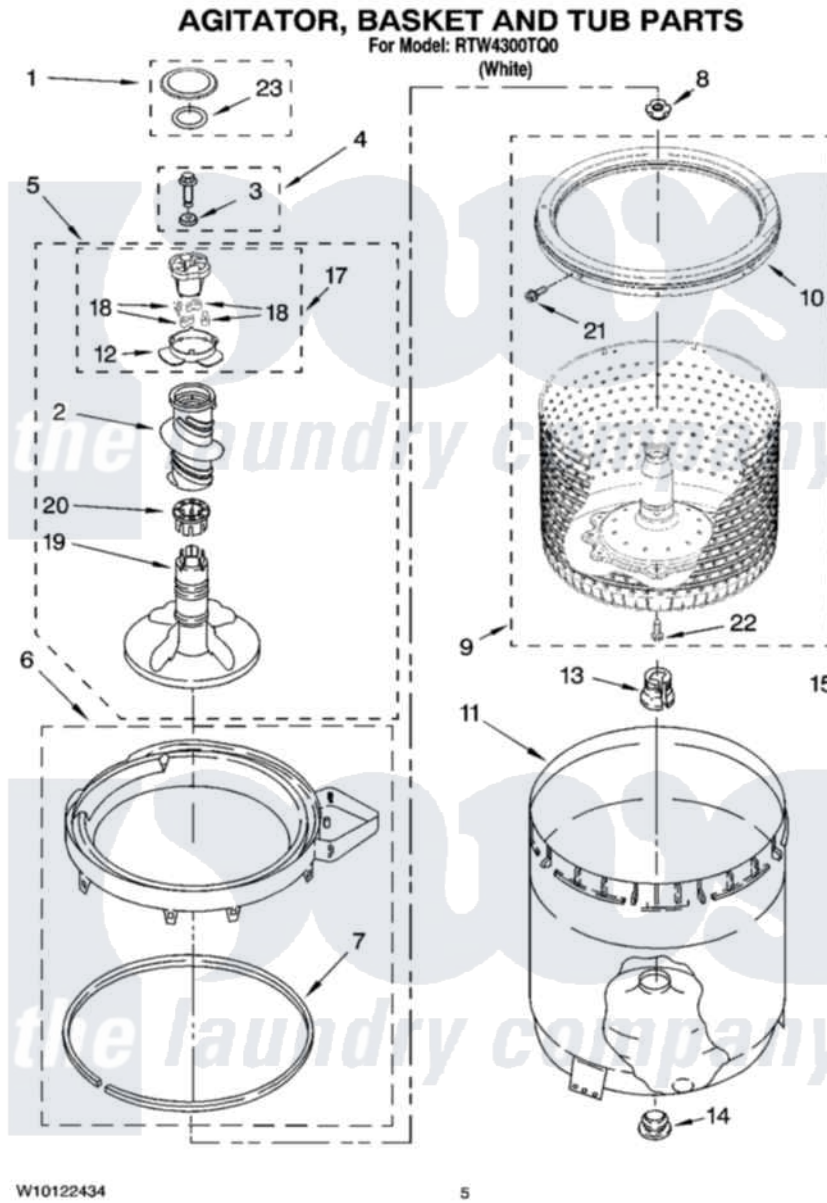

# Whirlpool RTW4300TQ0 03 - AGITATOR, BASKET AND TUB PARTS

Whirlpool Residential Whirlpool RTW4300TQ0 Washer Parts Parts Diagram 03 - AGITATOR, BASKET AND TUB PARTS

Click on the part number to view part

Item	Original Part Number	Replaced By	Status	Part Description
1	<a href="#">8565983</a>			Cap And Seal Assembly
2	<a href="#">3360824</a>			Auger, Agitator
3	<a href="#">3949550</a>			Washer
4	<a href="#">358237</a>			Screw And Washer
5	<a href="#">W10093671</a>			Agitator
6	8528150	<a href="#">W10445870</a>		Ring-Tub
7	<a href="#">3976308</a>			Gasket, Tub Ring
8	<a href="#">21366</a>			Nut, Spanner
9	<a href="#">W10042080</a>			Basket And Balance Ring
10	W10042050	<a href="#">W10116946</a>		Balance Ring
11	<a href="#">63849</a>			Strain Relief, Power Cord
12	<a href="#">3363661</a>			Bearing, Driven Cam
13	<a href="#">389140</a>			Tub Block, Basket Drive
14	<a href="#">383727</a>			Gasket, Centerpodt
15	3347780	<a href="#">353244</a>		Hose, Pressure Switch
16	<a href="#">2219077</a>			Clip, Pressure Switch Hose

17	3363662	<a href="#">285748</a>	Cam-Agitator
18	3366877	<a href="#">80040</a>	Dog-Agitator
19	<a href="#">W10093670</a>		Agitator
20	3350389	<a href="#">285587</a>	Washer
21	<a href="#">W10112540</a>		Screw, Balance Ring
22	<a href="#">W10112537</a>		Screw, Adapter Assembly
23	<a href="#">358912</a>		Seal, Agitator Cap