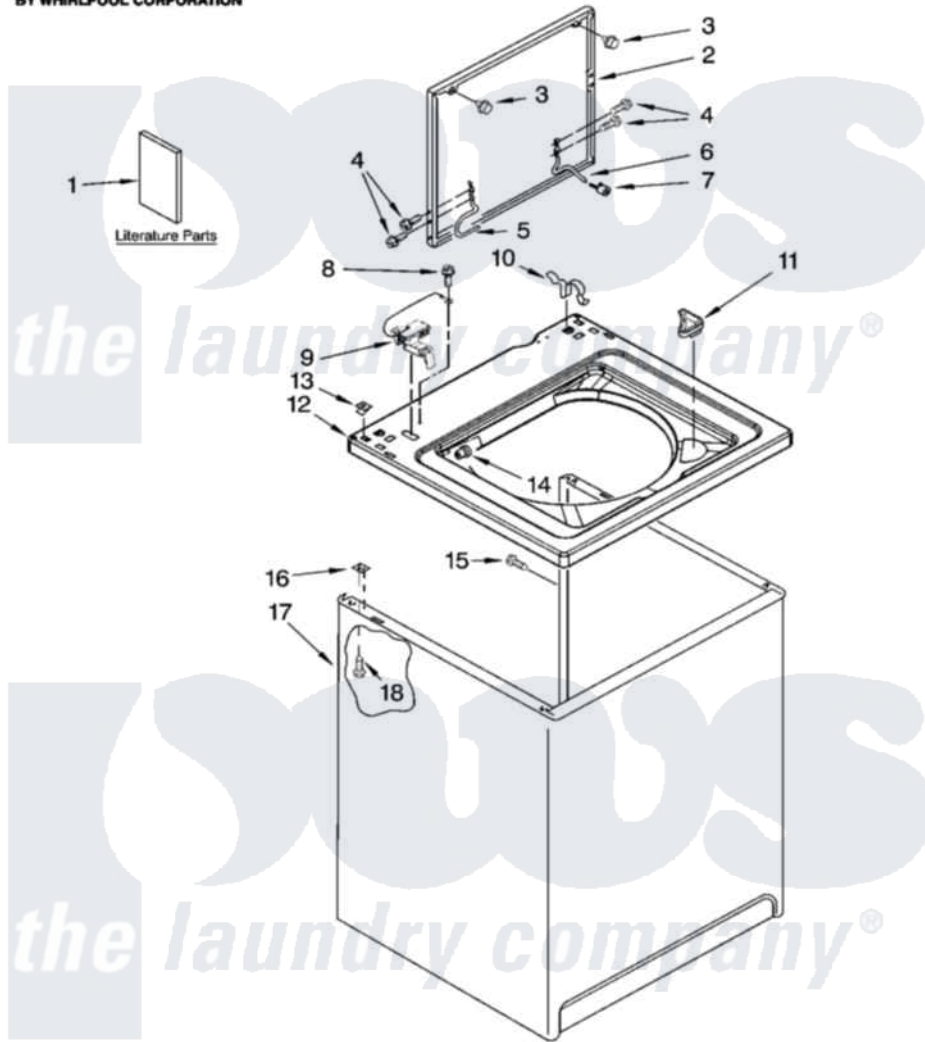

# Whirlpool RTW4305SQ0 01 - TOP AND CABINET PARTS

## TOP AND CABINET PARTS

For Model: RTW4305SQ0  
(White)

AUTOMATIC  
WASHER

7-07 Litho in U.S.A. (slc)

1

Part No. W10150050 Rev. A

Whirlpool [Residential Whirlpool RTW4305SQ0 Washer Parts](#) Parts Diagram 01 - TOP AND CABINET PARTS  
Click on the part number to view part

Item	Original Part Number	Replaced By	Status	Part Description
1	<a href="#">W10044800</a>			Installation Instructions
"	3957877		Not Available	FEATURE SHEET
"	3955885		Not Available	Use & Care Guide
"	W10123189		Not Available	Energy Guide
"	W10118358		Not Available	Wiring Diagram
2	W10093681	<a href="#">W10193857</a>		Lid
3	<a href="#">9724509</a>			Bumper, Lid
4	W10119872	<a href="#">W10119828</a>		Screw, Lid Hinge Mounting
5	<a href="#">8318088</a>			Hinge, Lid
6	<a href="#">54583</a>			Hinge, Lid
7	<a href="#">19119</a>			Bumper, Lid Hinge
8	<a href="#">3351614</a>			Screw, Gearcase Cover Mounting
9	<a href="#">8318084</a>			Switch, Lid
10	<a href="#">62780</a>			Clip, Top And Cabinet And Rear Panel
11	<a href="#">3362952</a>			Dispenser, Bleach

12	<a href="#">8318064</a>		Top
13	<a href="#">357213</a>		Nut, Push-In
14	<a href="#">21258</a>		Bearing, Lid Hinge
15	3357011	<a href="#">308685</a>	Side Trim )
16	62750		Spacer, Cabinet To Top (4)
17	<a href="#">63424</a>		Cabinet
18	<a href="#">3390631</a>		Screw, 10-16 X 3/8