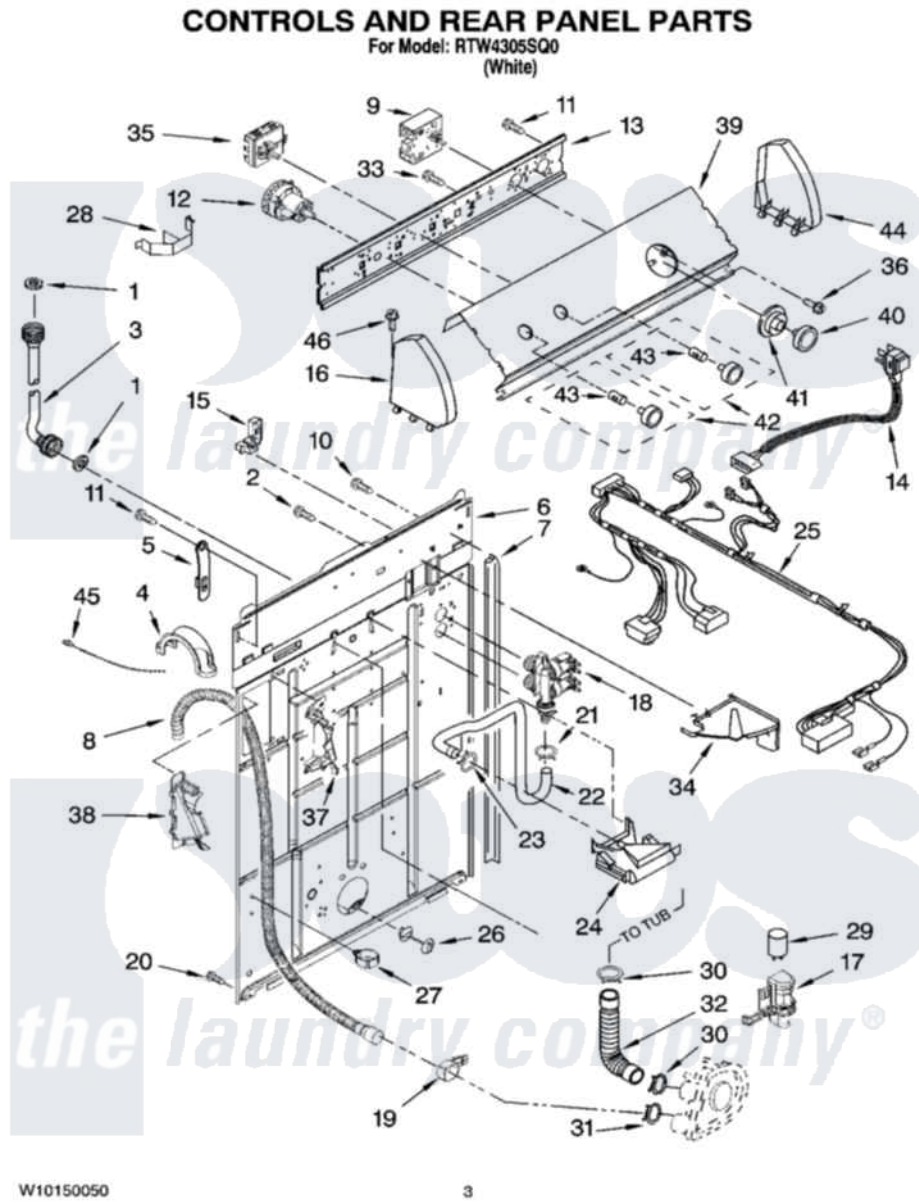

Whirlpool RTW4305SQ0 02 - CONTROLS AND REAR PANEL PARTS

Whirlpool [Residential Whirlpool RTW4305SQ0 Washer Parts](#) Parts Diagram 02 - CONTROLS AND REAR PANEL PARTS

[Click on the part number to view part](#)

Item	Original Part Number	Replaced By	Status	Part Description
1	3976300	16123		Washer Inlet-Hose Miscellaneous Parts Must be Ordered Separately.
2	9740848			Screw, Mixing Valve Mounting
3	8571377	89503		Hose-Inlet
"	8571378	89503		Hose-Inlet
4	8577378			U-Bend, Drain Hose
5	8568314			Strap, Console
6	8318015			Panel, Rear
7	62747			Pad, Rear Panel
8	W10122138	W10096921		Drain Hose Assembly
9	8572976			Timer, Control
10	3351614			Screw, Gearcase Cover Mounting
11	90767			Screw, 8A X 3/8 HeX Washer Head Tapping
12	8577845	W10339334		Switch-WL

13	3948608		Bracket, Control
14	3956162	285800	Cord-Power
15	3952821	285777	Relief-Str
16	8274437	279960	Endcap
17	8318046		Clip, Capacitor
18	3979347	3979346	Valve, Water Inlet And Thermistor Assembly
19	8541668		Clamp, Hose
20	62863	3390631	Screw, 10-16 X 3/8
21	301958	596669	Clamp, Manifold
22	8317974	8317926	Hose, Vacuum Break
23	370450	596669	Clamp, Manifold
24	387606	3360977	Break-Vac
25	W10118361		Harness, Wiring
26	8519200		Support, Rear Panel
27	8541667		Clamp, Hose
28	8055003		Clip, Harness And Pressure Switch
29	8572717		Capacitor, Motor Start
30	3363366	616099	Clamp
31	8317496	285655	Clamp, Hose
32	3951449	285871	Hose
33	3400073		Screw, Ground
34	8539874		Shield, Suds
35	W10112532		Switch, Water Temperature
36	3400818		Screw, Timer Mounting
37	8541669		Bucket, Drain Hose
38	8541658		Bucket, Drain Hose
39	3956994		Panel, Console
40	8538949		Knob, Timer
41	8538955		Dial, Timer
42	8538957		Knob, Control
43	8536939		Clip, Knob
44	8274434	279960	Endcap
45	3347868	W10339879	Tie, Cable
46	388326		Screw, 8-18 X 1.25