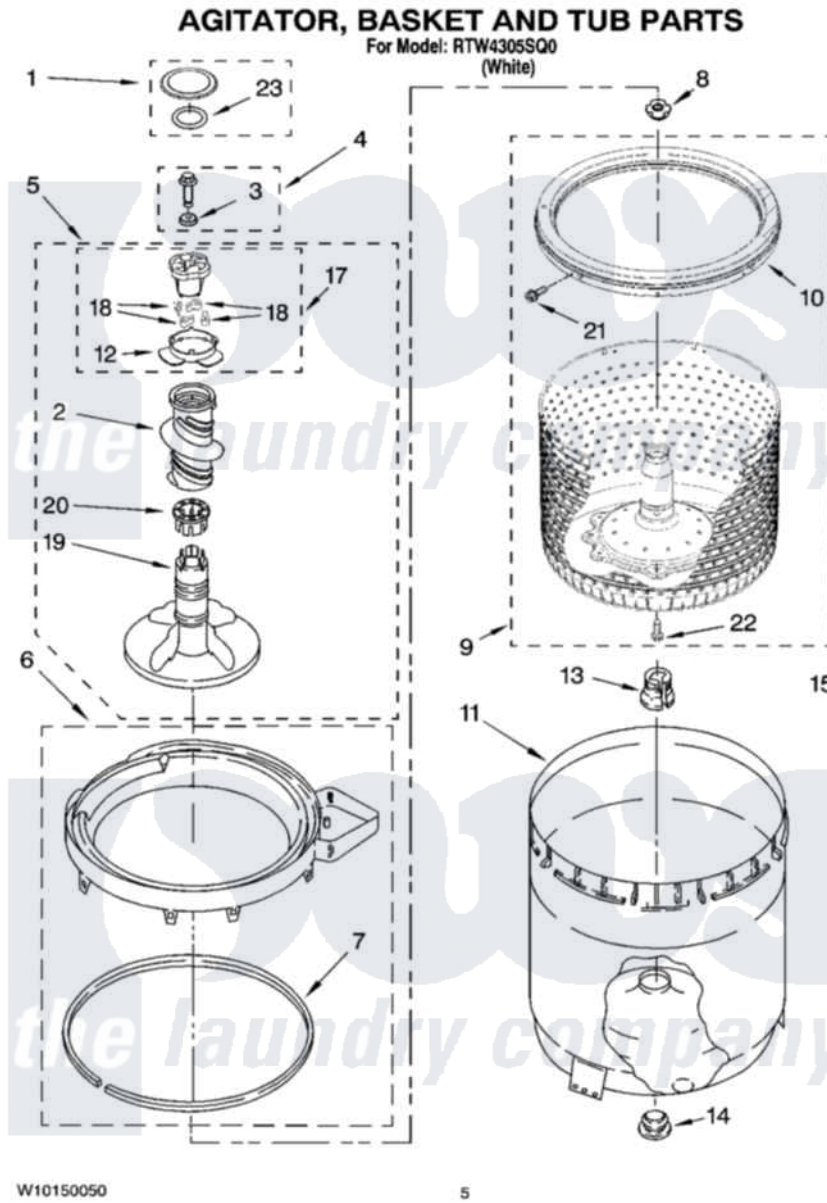

Whirlpool RTW4305SQ0 03 - AGITATOR, BASKET AND TUB PARTS

Whirlpool Residential Whirlpool RTW4305SQ0 Washer Parts Parts Diagram 03 - AGITATOR, BASKET AND TUB PARTS

Click on the part number to view part

Item	Original Part Number	Replaced By	Status	Part Description
1	8565983			Cap And Seal Assembly
2	3360824			Auger, Agitator
3	3949550			Washer
4	358237			Screw And Washer
5	W10093671			Agitator
6	8528150	W10445870		Ring-Tub
7	3976308			Gasket, Tub Ring
8	21366			Nut, Spanner
9	W10042080			Basket And Balance Ring
10	W10116946			Balance Ring
11	63849			Strain Relief, Power Cord
12	3363661			Bearing, Driven Cam
13	389140			Tub Block, Basket Drive
14	383727			Gasket, Centerpodt
15	3347780	353244		Hose, Pressure Switch
16	2219077			Clip, Pressure Switch Hose

17	3363662	285748	Cam-Agitator
18	3366877	80040	Dog-Agitator
19	W10093670		Agitator
20	3350389	285587	Washer
21	W10112540		Screw, Balance Ring
22	W10112537		Screw, Adapter Assembly
23	358912		Seal, Agitator Cap