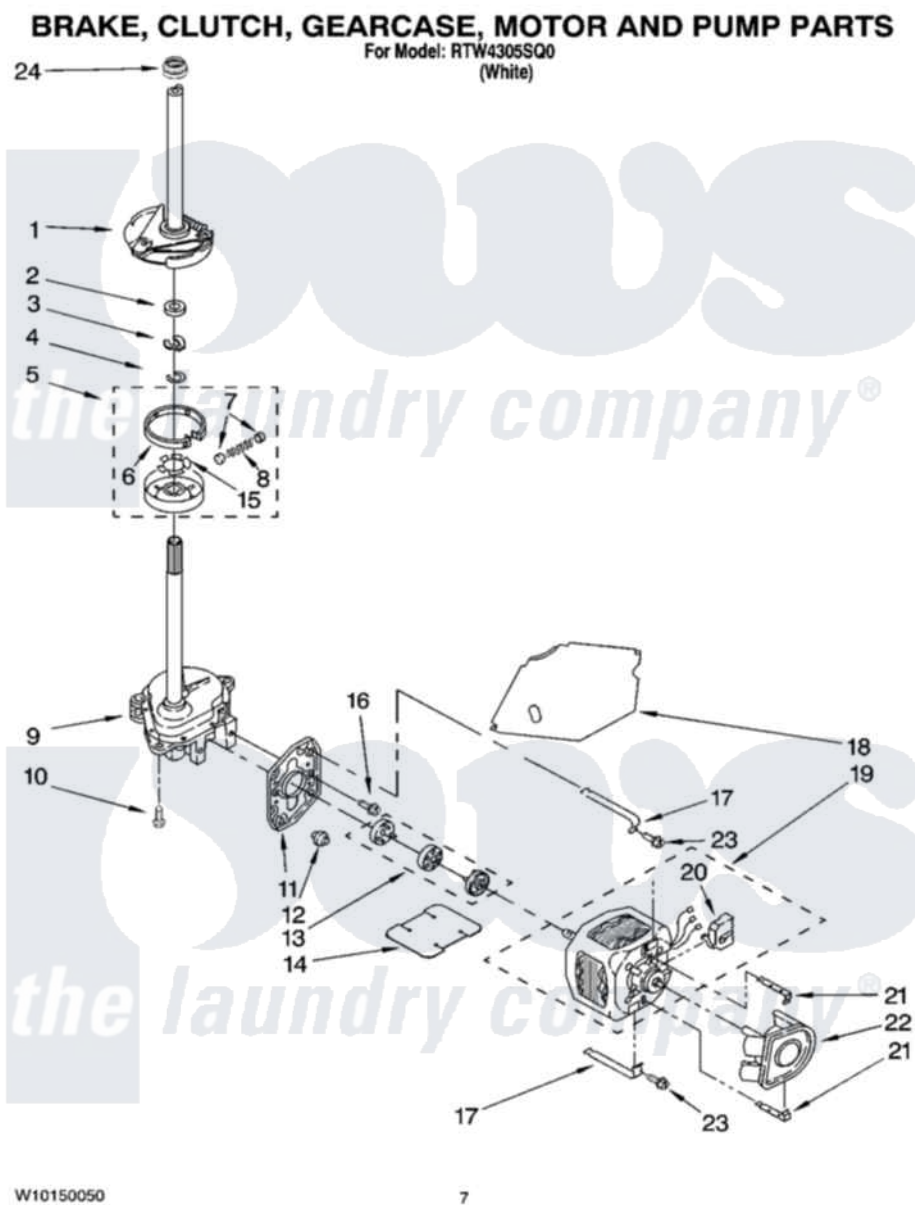

# Whirlpool RTW4305SQ0 04 - BRAKE, CLUTCH, GEARCASE, MOTOR AND PUMP PARTS

Whirlpool [Residential Whirlpool RTW4305SQ0 Washer Parts](#) Parts Diagram 04 - BRAKE, CLUTCH, GEARCASE, MOTOR AND PUMP PARTS  
Click on the part number to view part

Item	Original Part Number	Replaced By	Status	Part Description
1	388952	<a href="#">285792</a>		Basketdrive
2	<a href="#">63292</a>			Washer, Spin Tube Thrust
3	62697	<a href="#">W10080230</a>		Ring, Spin Tube Support
4	63283	<a href="#">285353</a>		Ring
5	3951311	<a href="#">285785</a>		Clutch
6	3951308	<a href="#">285790</a>		Lining
7	<a href="#">62646</a>			Cap, Clutch Spring
8	<a href="#">3946792</a>			Spring And Damper Assembly
9	3360630	<a href="#">3360629</a>		Gearcase
10	3357334	<a href="#">3400516</a>		Screw Anti-Rattle
11	<a href="#">62611</a>			Plate, Motor Mount To Gearcase
12	<a href="#">62691</a>			Grommet, Motor
13	8559748	<a href="#">285753A</a>		Coupling
14	<a href="#">3946532</a>			Shield, Motor

15	<a href="#">3355454</a>		Clip, Main Drive
16	<a href="#">3400516</a>		Screw Anti-Rattle
17	3349637	<a href="#">W10086010</a>	Retainer, Motor
18	<a href="#">3362089</a>		Shield, Tub To Motor
19	8528158	<a href="#">661600</a>	Motor, Main Drive
20	<a href="#">3952056</a>		Switch, Main Drive Motor
21	<a href="#">8546127</a>		Retainer, Pump
22	<a href="#">3363394</a>		Pump
23	3387485	<a href="#">273556</a>	Screw, 10-16 X 5/8
24	<a href="#">8577374</a>		Seal, Centerpost