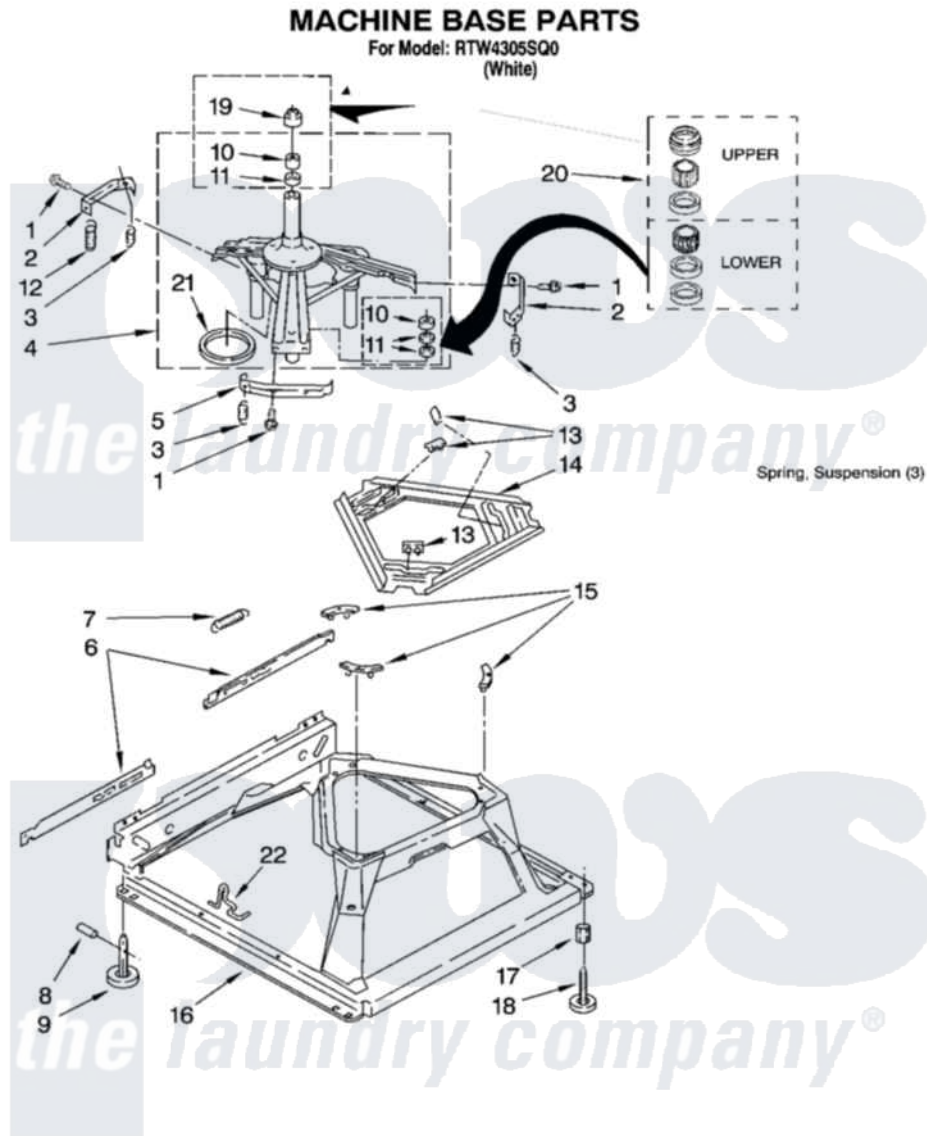

Whirlpool RTW4305SQ0 05 - MACHINE BASE PARTS

8

W10150050

Whirlpool [Residential Whirlpool RTW4305SQ0 Washer Parts](#) Parts Diagram 05 - MACHINE BASE PARTS
Click on the part number to view part

Item	Original Part Number	Replaced By	Status	Part Description
1	3400076			Screw, Bracket Mounting
2	64067			Bracket, Spring Outer
3	63907			Spring, Suspension
4	8575214	280184		Support
5	64065			Bracket, Spring Outer
6	63466			Link, Leveling Mechanism
7	62597	8316845		Spring
8	62837			Pin, Knurled
9	62596	285244		Feet-Leveling
10	8546455			Bearing, Centerpost
11	357409	359449		Seal, Agitator Shaft
12	8534035	285901		Spring
13	62568	285219		Pad
14	3946509			Plate, Suspension
15	3363660	285744		Pad
16	3946512	285771		Base

17	3359452	Nut, Lock
18	W10001130	Foot, Leveling
19	8577376	Seal, Centerpost
20	285203	Centerpost Bearing Kit
21	63134	Ring, Sound Deadening
22	63806	W10145155 Retainer, Suspension Spring