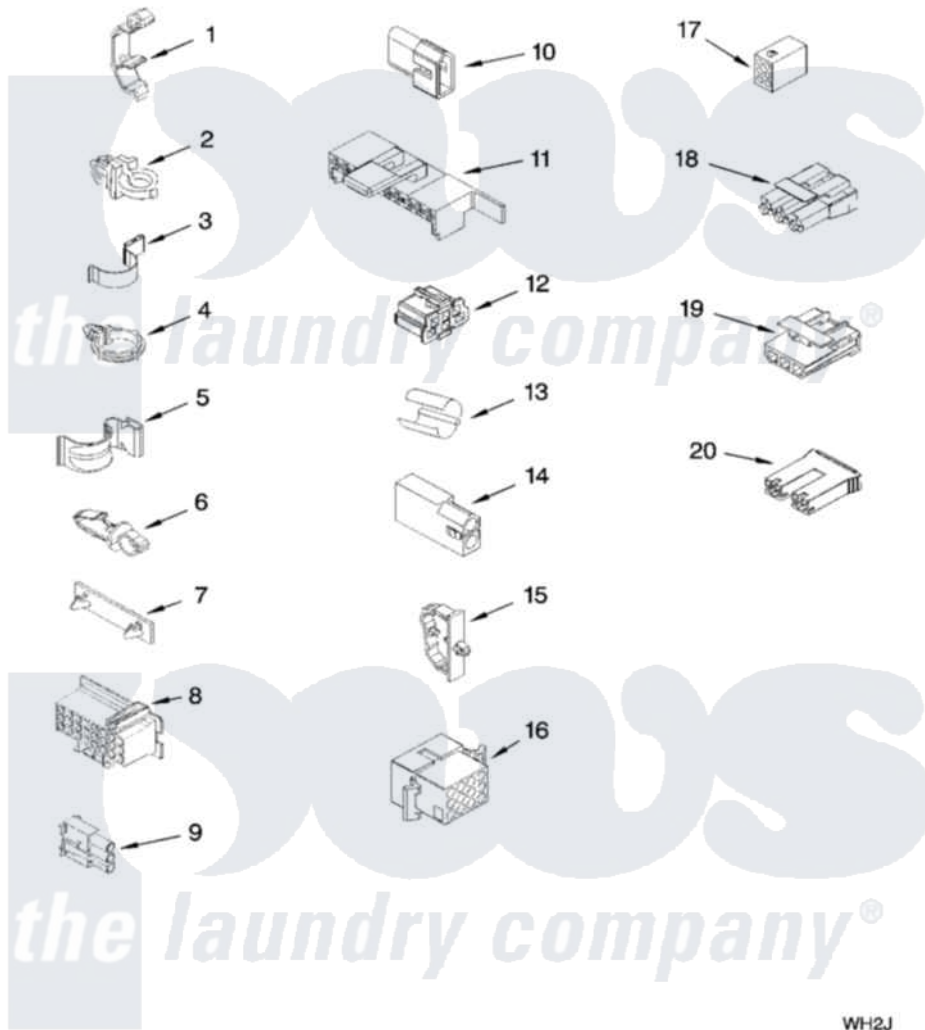

Whirlpool RTW4305SQ0 06 - WIRING HARNESS PARTS

WIRING HARNESS PARTS

For Model: RTW4305SQ0
(White)

W10150050

9

WH2J

Whirlpool [Residential Whirlpool RTW4305SQ0 Washer Parts](#) Parts Diagram 06 - WIRING HARNESS PARTS
Click on the part number to view part

Item	Original Part Number	Replaced By	Status	Part Description
1	3349557			Retainer, Harness
2	388498		Not Available	Clip, Harness
3	3347812	8528351		Clip
4	3352501	8559320		Restraint, Hose
5	90016			Clip, Pressure Switch Hose
6	3390496	8281256		Clip, Harness
7	389379			Retainer, Side To Feature Panel
8	3948614			Disconnect Block
"	352089			Timer, Block Disconnect
9	62889			Receptacle, Terminal
10	353424			Plug, Terminal
11	62505			Block, Disconnect
12	3347243			Block, Disconnect
13	63523			Harness, Protector
14	717252			Receptacle, Terminal
15	3352944			Clip, Harness

16	3390423		Not Available	Block, Disconnect (12-Way) (Timer) (Use Term. 94613)
17	3347730		Not Available	Receptacle, (6-Way) (Use Term. 94613)
18	3948617	2172937		Connector
19	3360056			Connector
20	3354925			Block, Connector
"	3354926			Block, Connector